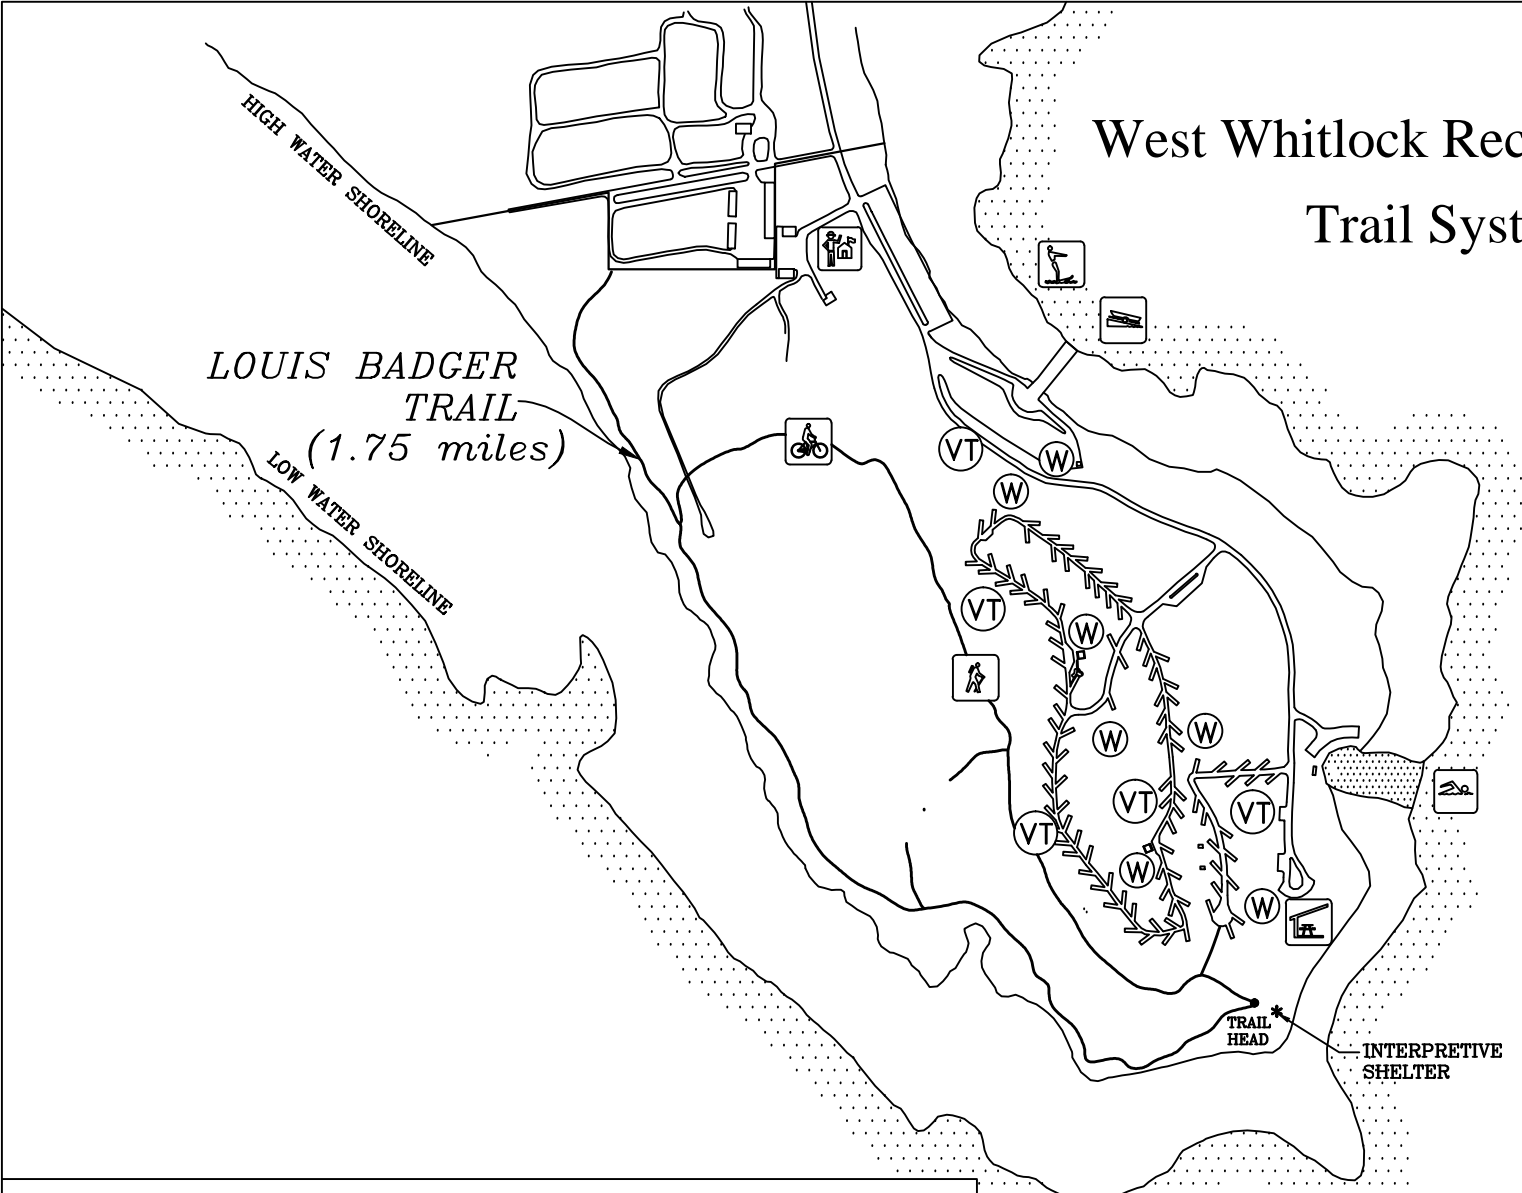

# West Whitlock Recreation Area Trail System

LOUIS BADGER  
TRAIL  
(1.75 miles)

LAKE OAHE  
MISSOURI RIVER

-  HIKING TRAIL
-  BIKE TRAIL
-  PICNIC SHELTER
-  ENTRANCE STATION
-  BOAT RAMP
-  BEACH
-  SKI BEACH
-  VT VAULT TOILET
-  W DRINKING WATER