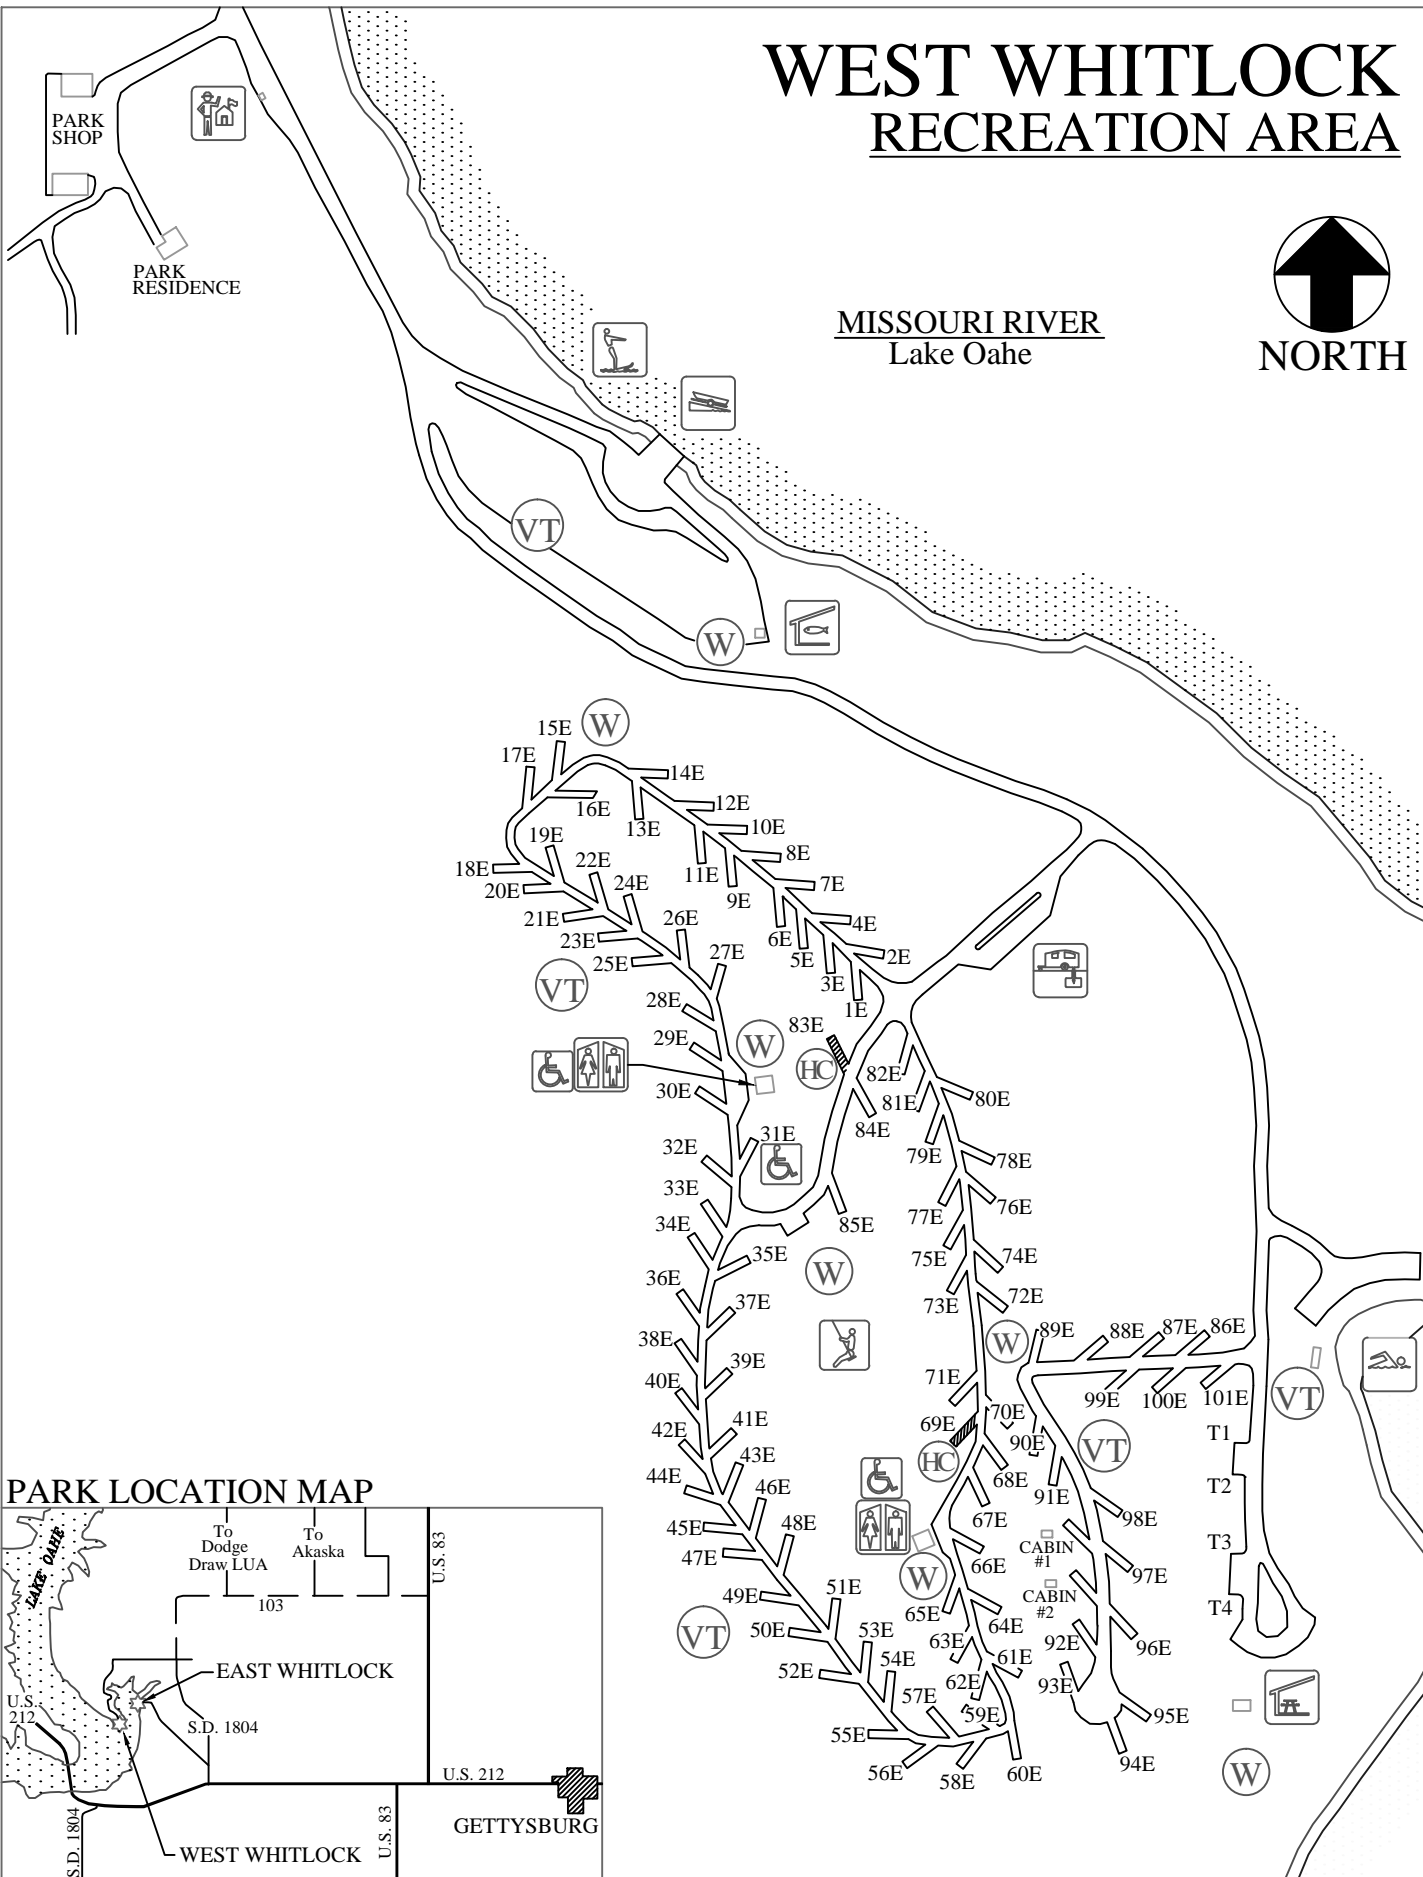

WEST WHITLOCK RECREATION AREA

MISSOURI RIVER
Lake Oahe

PARK LOCATION MAP