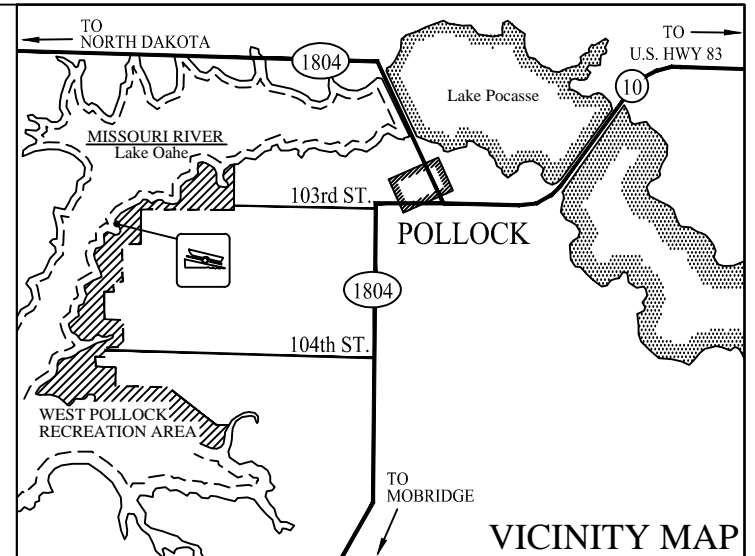

WEST POLLOCK RECREATION AREA

MISSOURI RIVER
Lake Oahe

November 2013

Map Legend

Accessible Facilities

Accessible Fishing Dock

Amphitheater

Archery Trail