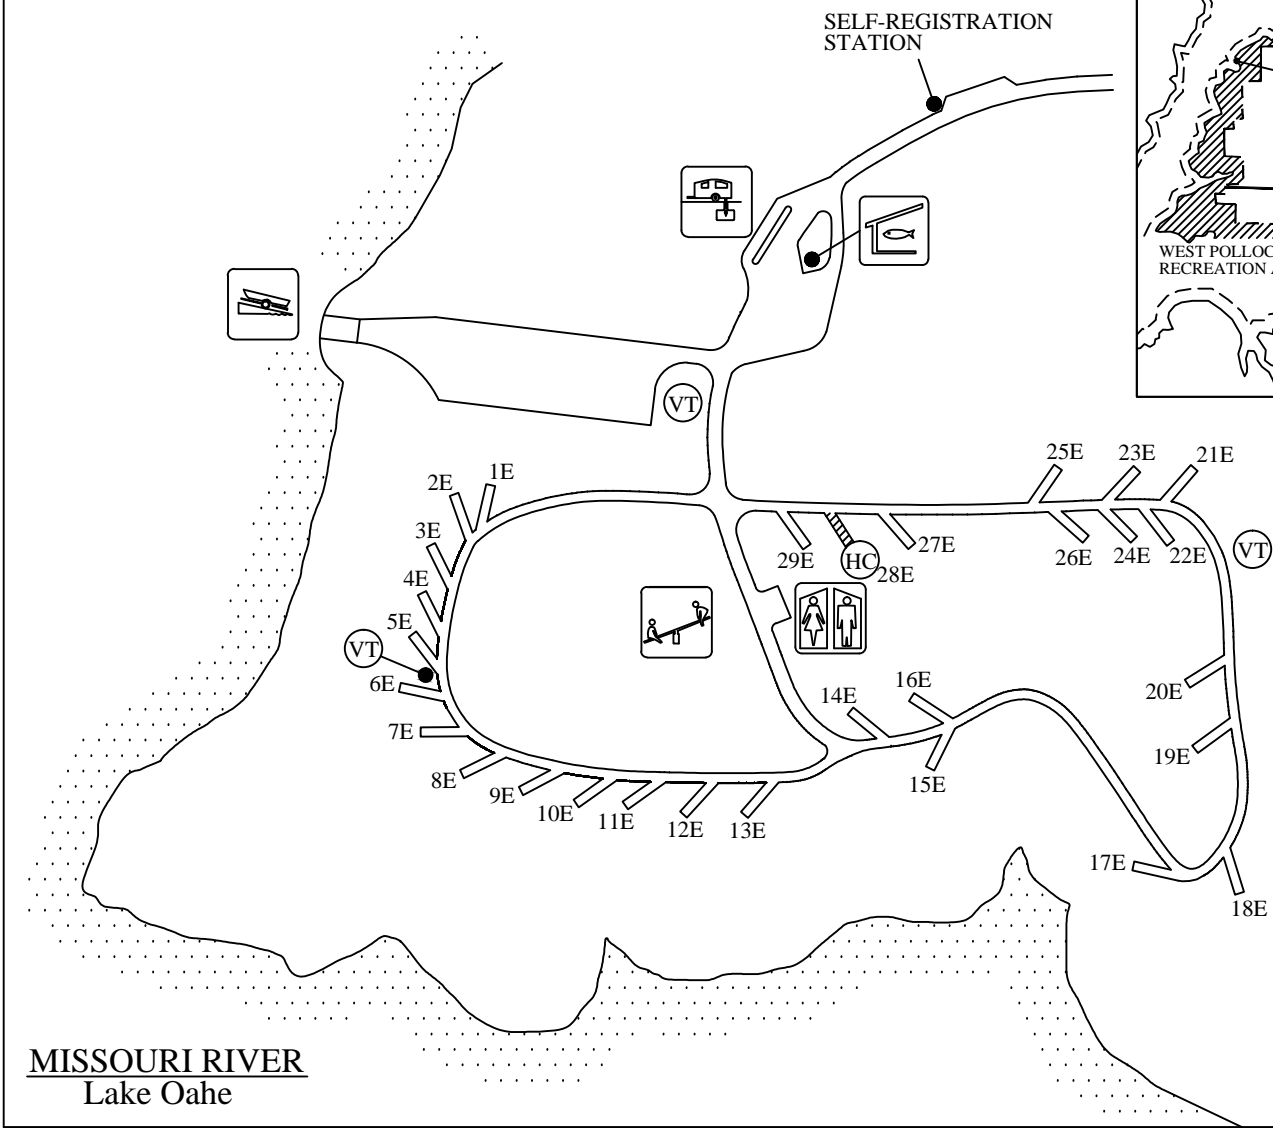

WEST POLLOCK RECREATION AREA

MISSOURI RIVER
Lake Oahe

November 2013

Map Legend

Accessible Facilities

Accessible Fishing Dock

Amphitheater

Archery Trail

Bicycle Trail

Boat Ramp

Campground

Canoeing

Comfort Station

Cross-country Ski Trail

Disc Golf

Drinking Water

Dump Station

E

Electric Campsite

Entrance Station

Fish Cleaning Station

Fish Cleaning Table

Group Camping Area

Hiking Trail

Swim Beach

Telephone

Vault Toilet

Volunteer Campsites
(non-reservable)