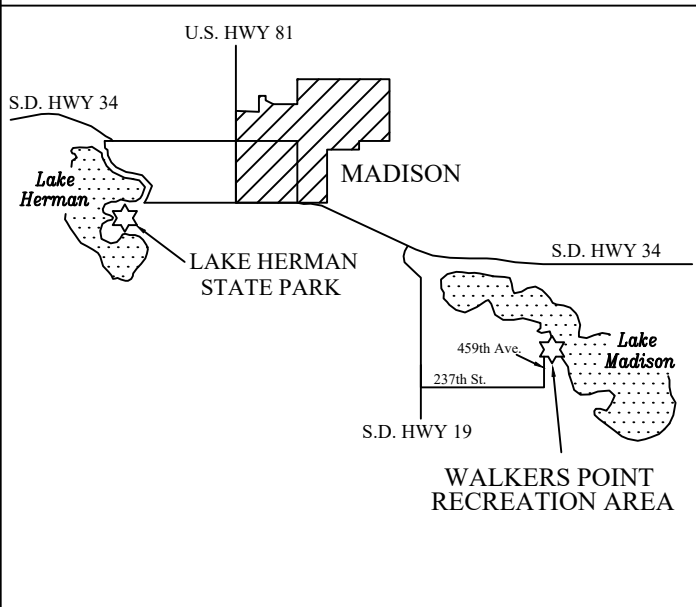

NORTH

# WALKERS POINT RECREATION AREA

LAKE MADISON

## PARK LOCATION MAP

# Map Legend

Accessible Facilities

Accessible Fishing Dock

Amphitheater

Archery Trail

Bicycle Trail

Boat Ramp

Campground