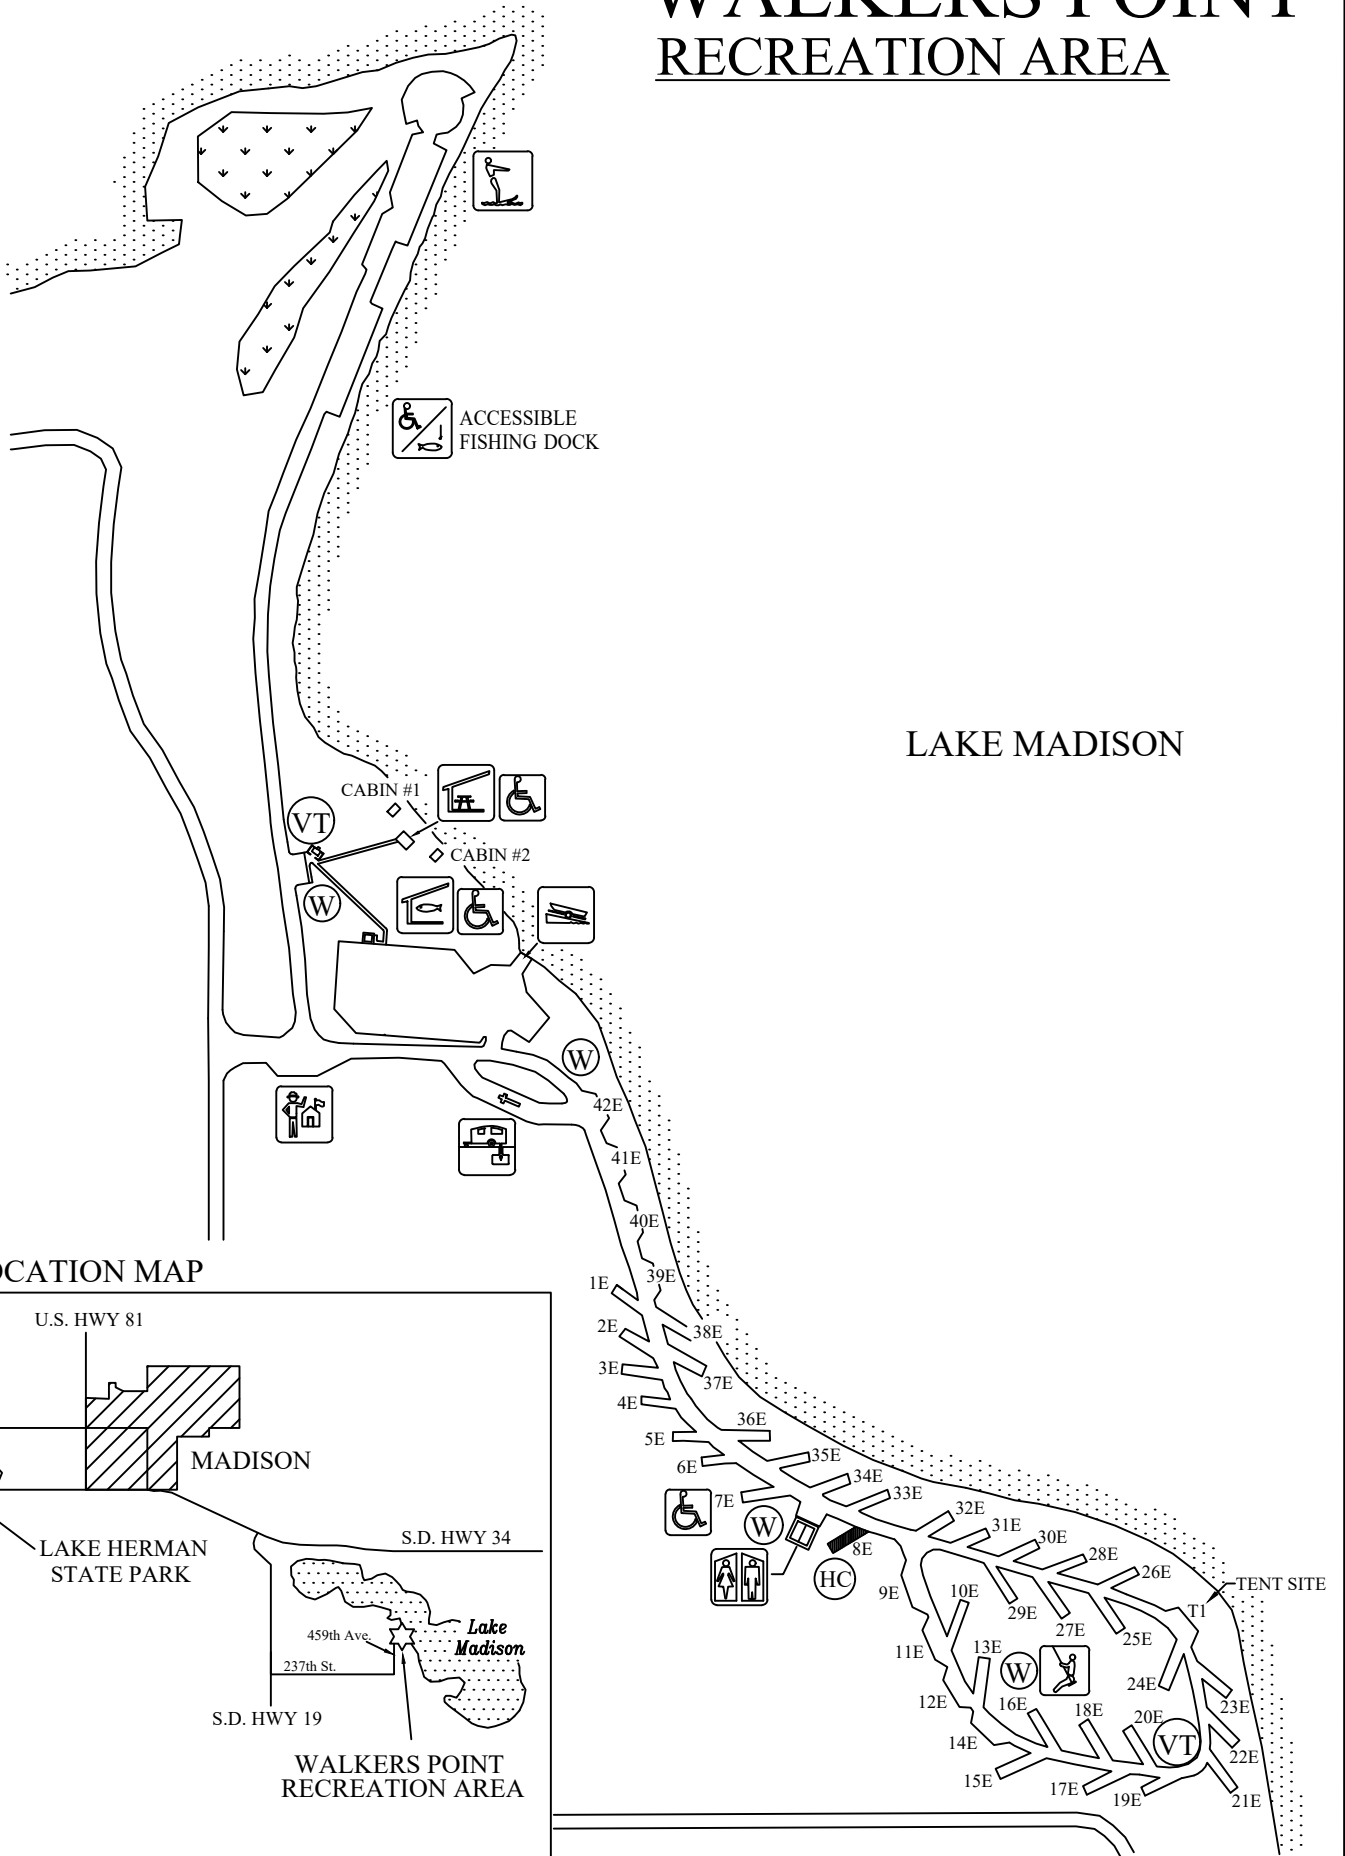

# WALKERS POINT RECREATION AREA

LAKE MADISON

## PARK LOCATION MAP

# Map Legend

Accessible Facilities

Accessible Fishing Dock

Amphitheater

Archery Trail

Bicycle Trail

Boat Ramp

Campground

Canoeing

Comfort Station

Cross-country Ski Trail

Disc Golf

Drinking Water

Dump Station

**E**

Electric Campsite