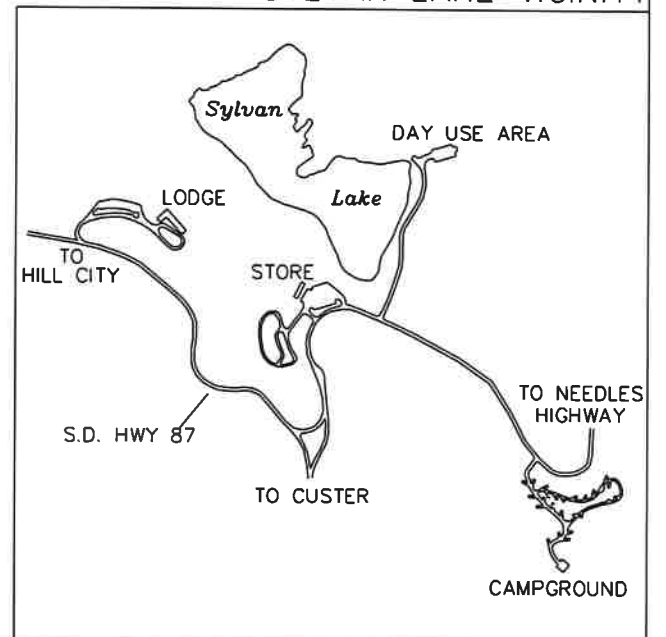

CLUSTER STATE PARK

SYLVAN LAKE CAMPGROUND

U.S. HWY 87

SYLVAN LAKE VICINITY

Map Legend

Accessible Facilities

Accessible Fishing Dock

Amphitheater

Archery Trail

Bicycle Trail

Boat Ramp

Campground

Canoeing

Comfort Station

Cross-country Ski Trail

Disc Golf

Hiking Trail

Host Campsite
(non-reservable)

Horse Trail/Horse Camp

Playground

Picnic Area

Picnic Shelter

Resort/Concessionaire

Ski Beach

Sledding Area

Swim Beach

Telephone

Vault Toilet

Volunteer Campsites
(non-reservable)