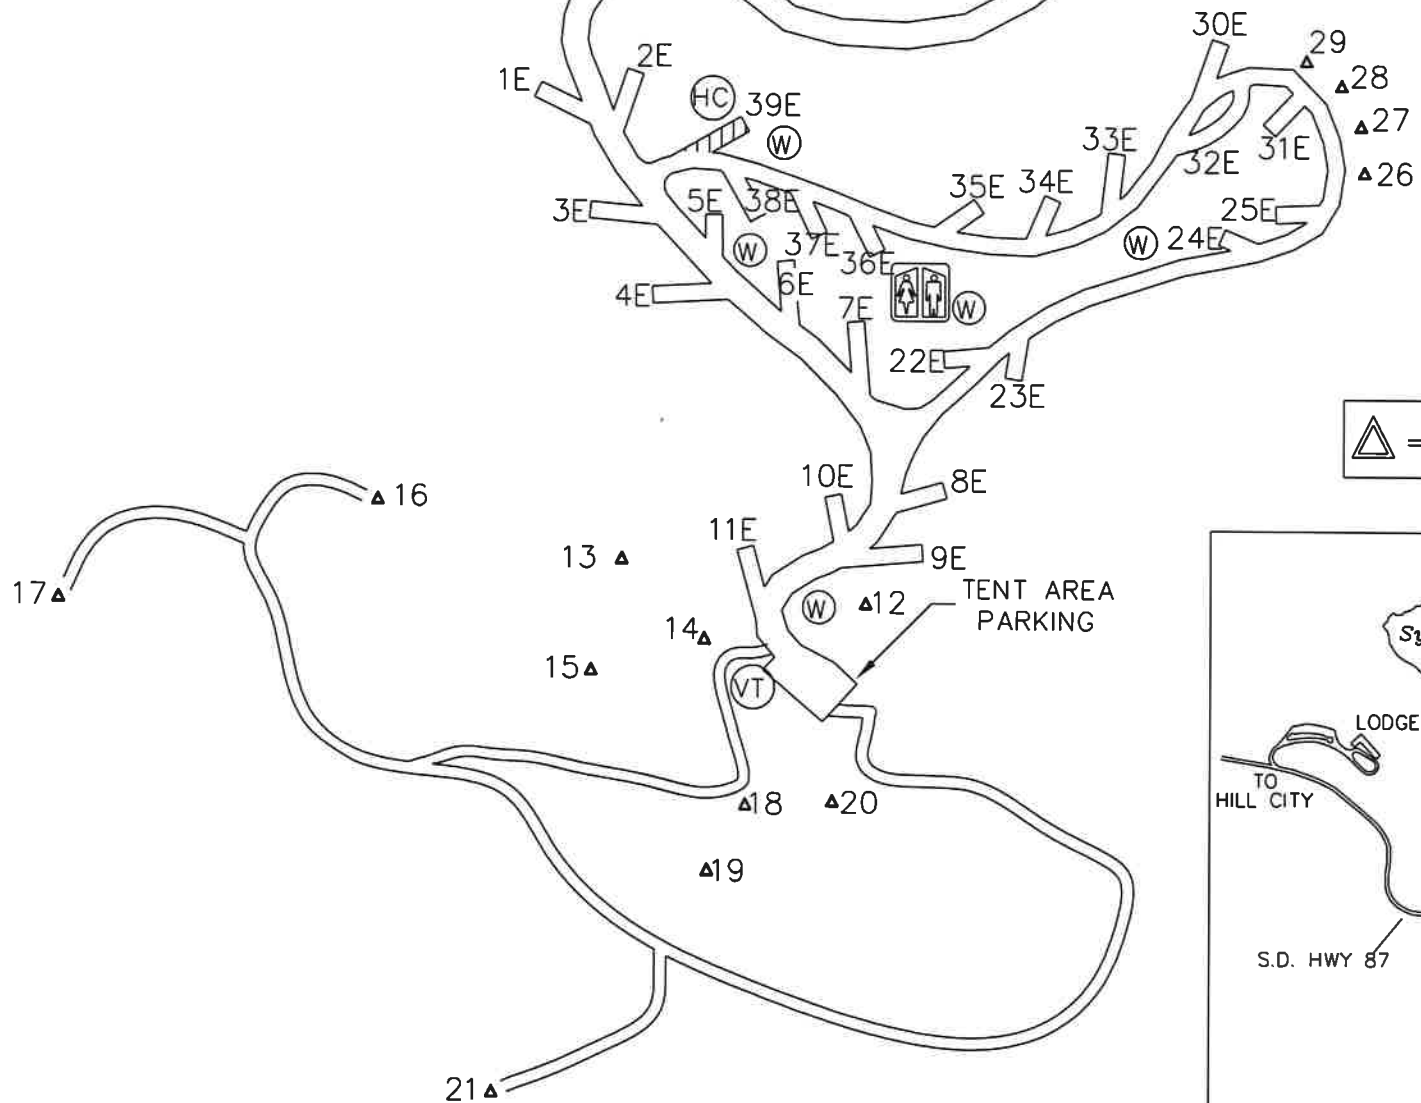

CLUSTER STATE PARK

SYLVAN LAKE CAMPGROUND

U.S. HWY 87

SYLVAN LAKE VICINITY

Map Legend

Accessible Facilities

Accessible Fishing Dock

Amphitheater

Archery Trail

Bicycle Trail

Boat Ramp

Campground

Canoeing

Comfort Station

Cross-country Ski Trail

Disc Golf

Drinking Water

Dump Station

E

Electric Campsite

Entrance Station

Fish Cleaning Station

Fish Cleaning Table

Group Camping Area

Sledding Area

Swim Beach

Telephone

Vault Toilet

Volunteer Campsites
(non-reservable)