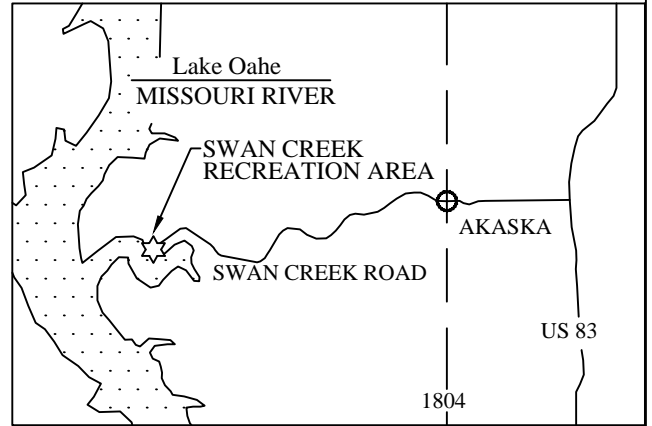

SWAN CREEK RECREATION AREA

PARK LOCATION

EAST CAMPGROUND

WEST CAMPGROUND