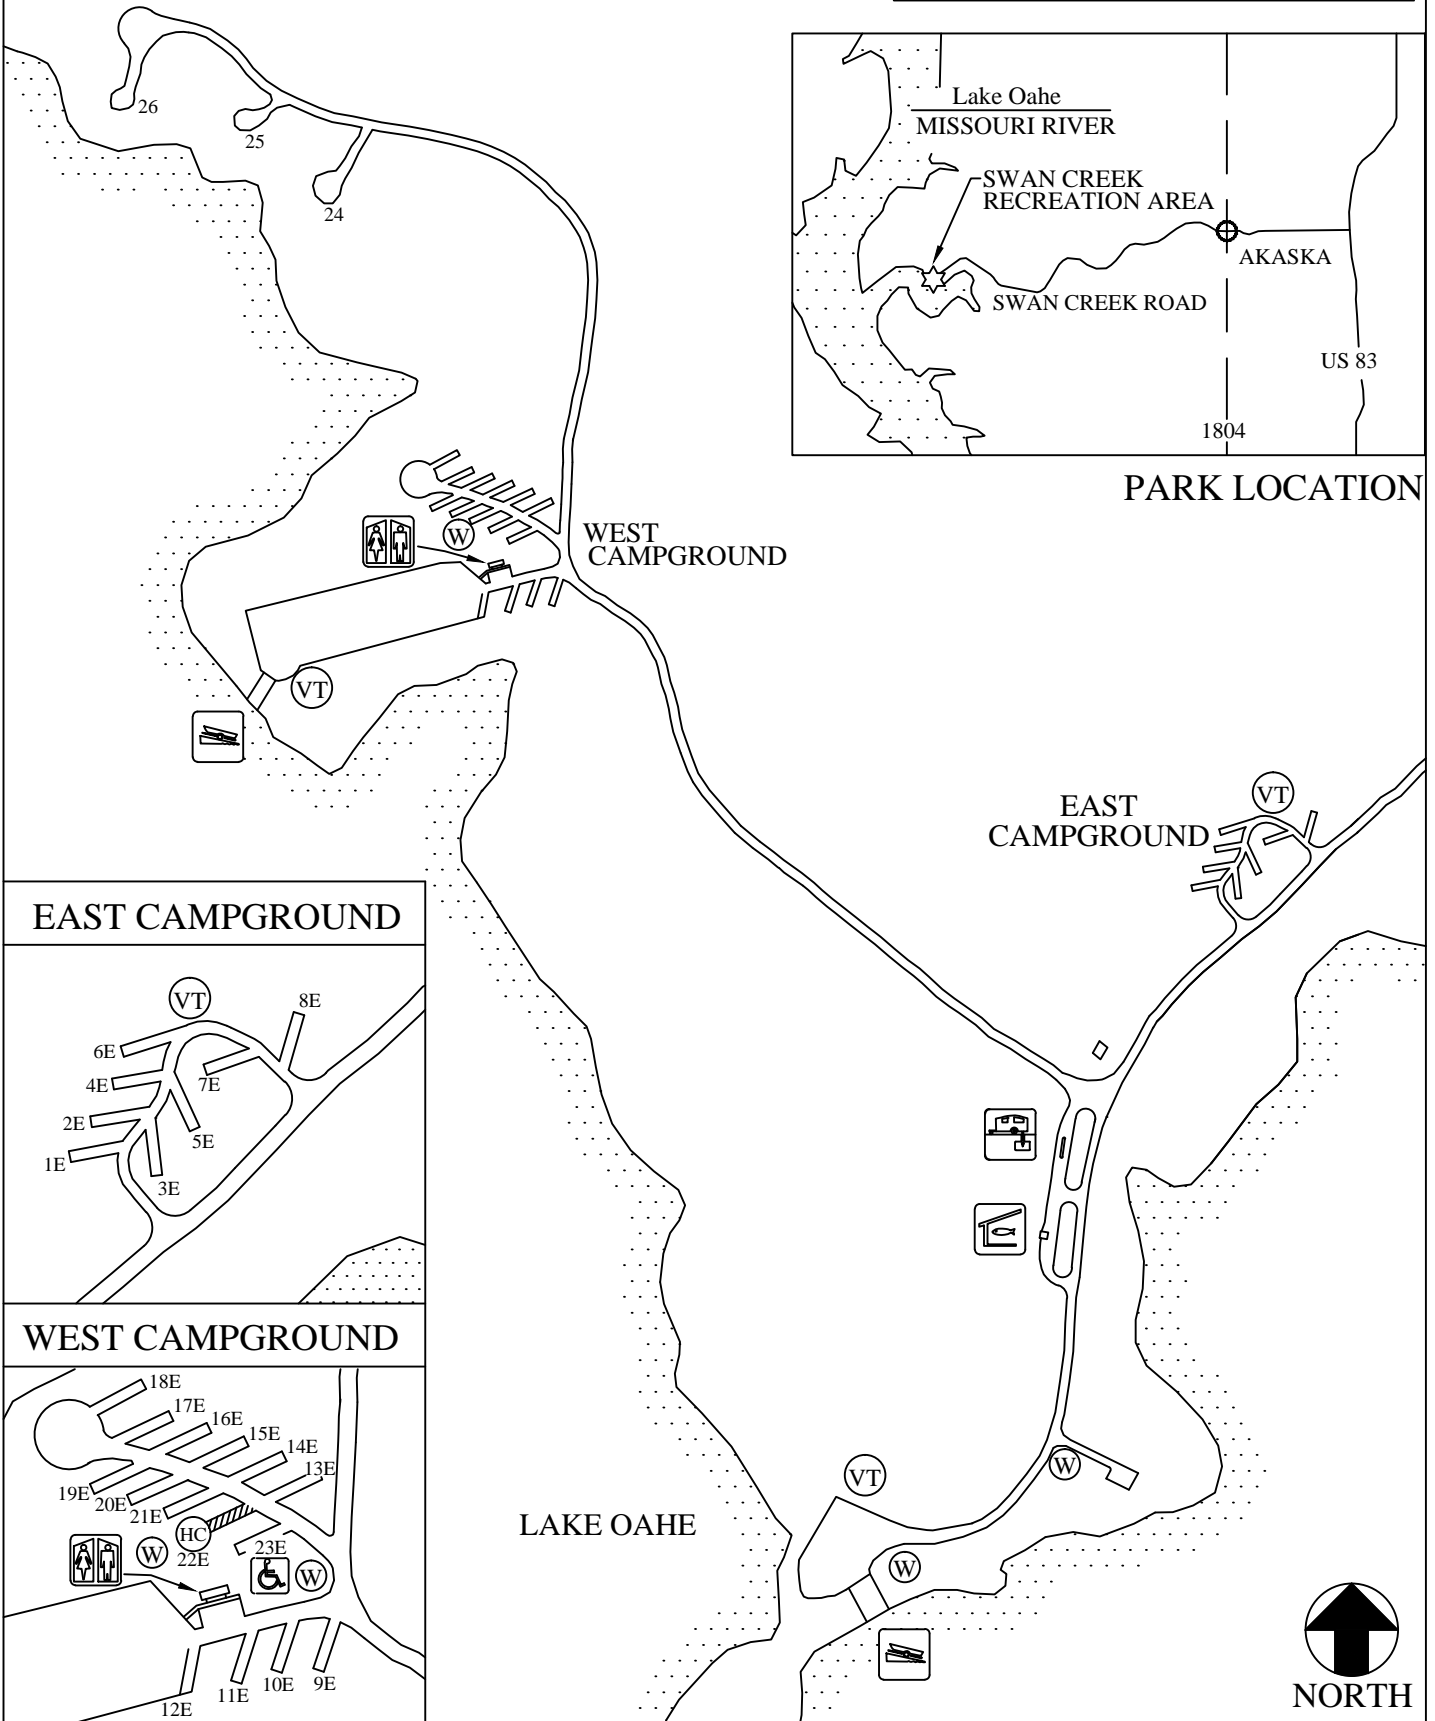

SWAN CREEK RECREATION AREA

PARK LOCATION

EAST CAMPGROUND

WEST CAMPGROUND