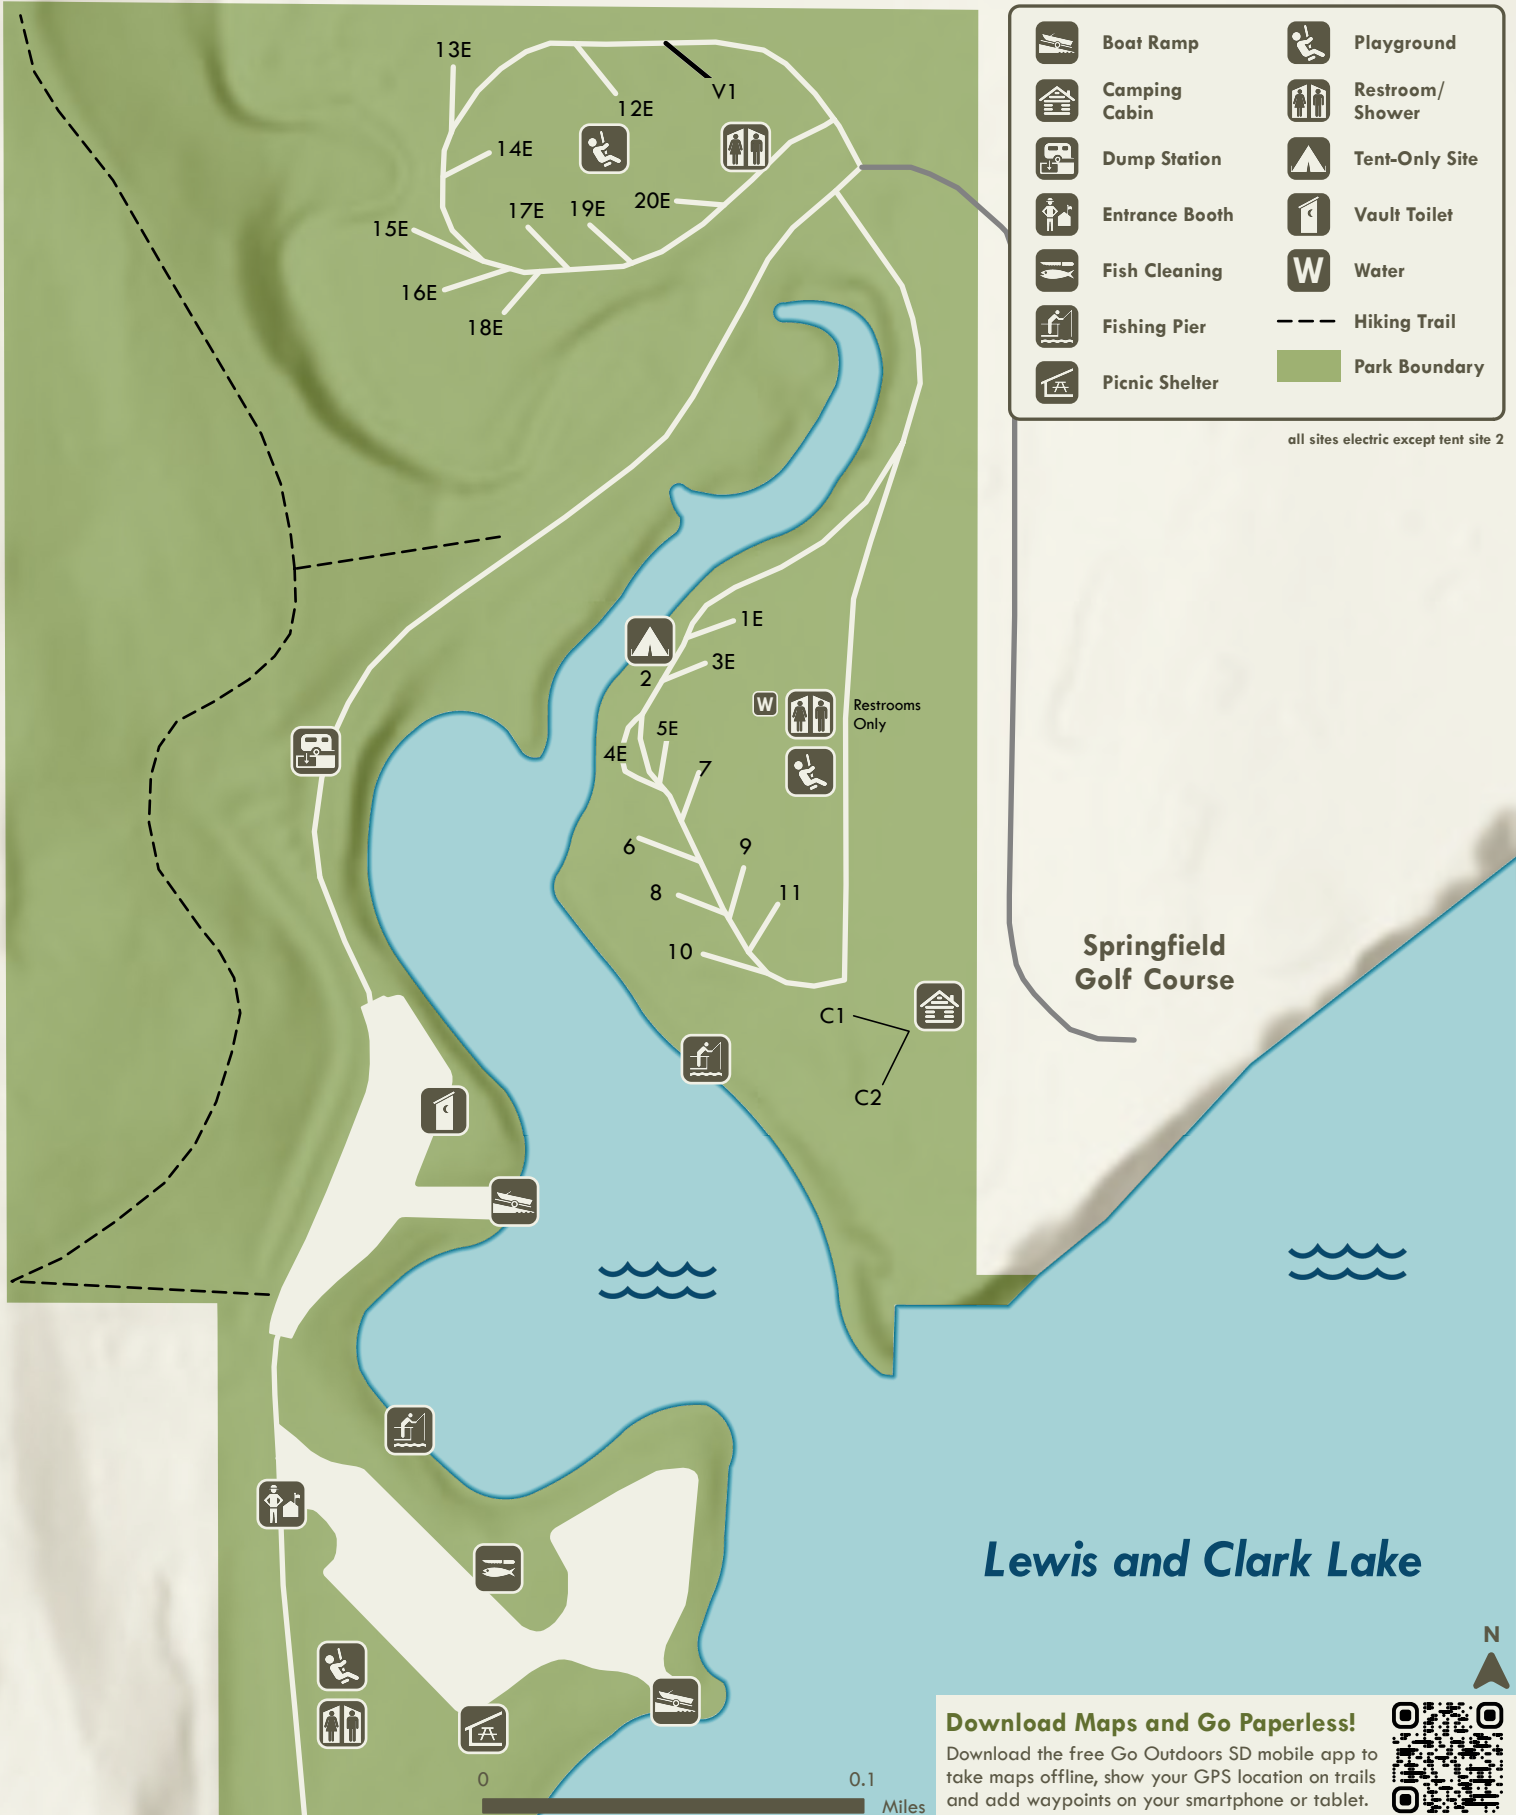

SPRINGFIELD RECREATION AREA

Download Maps and Go Paperless!

Download the free Go Outdoors SD mobile app to take maps offline, show your GPS location on trails and add waypoints on your smartphone or tablet.