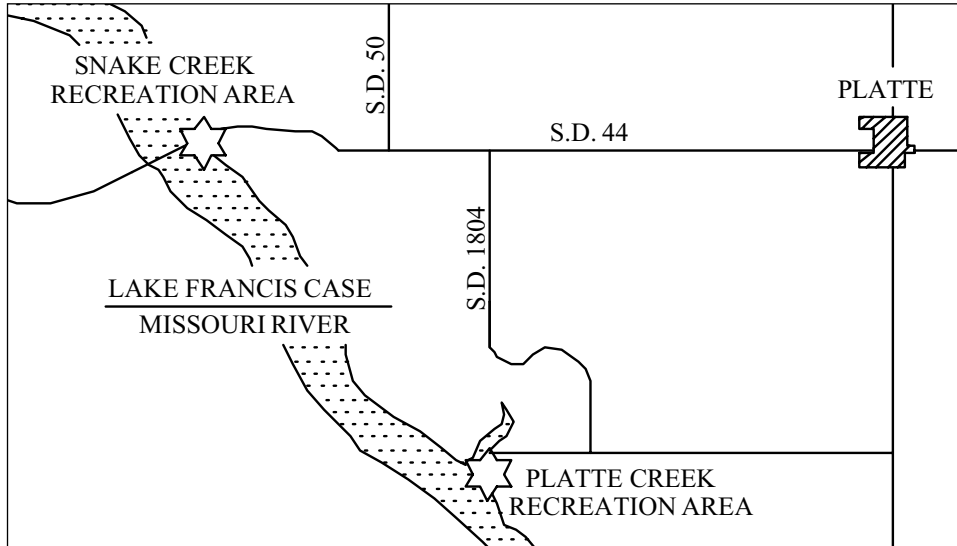

Location Map

Snake Creek Recreation Area

14 miles W of Platte off SD 44

☎ (605) 337-2587

South Dakota
State Parks
www.sdgfp.info/Parks