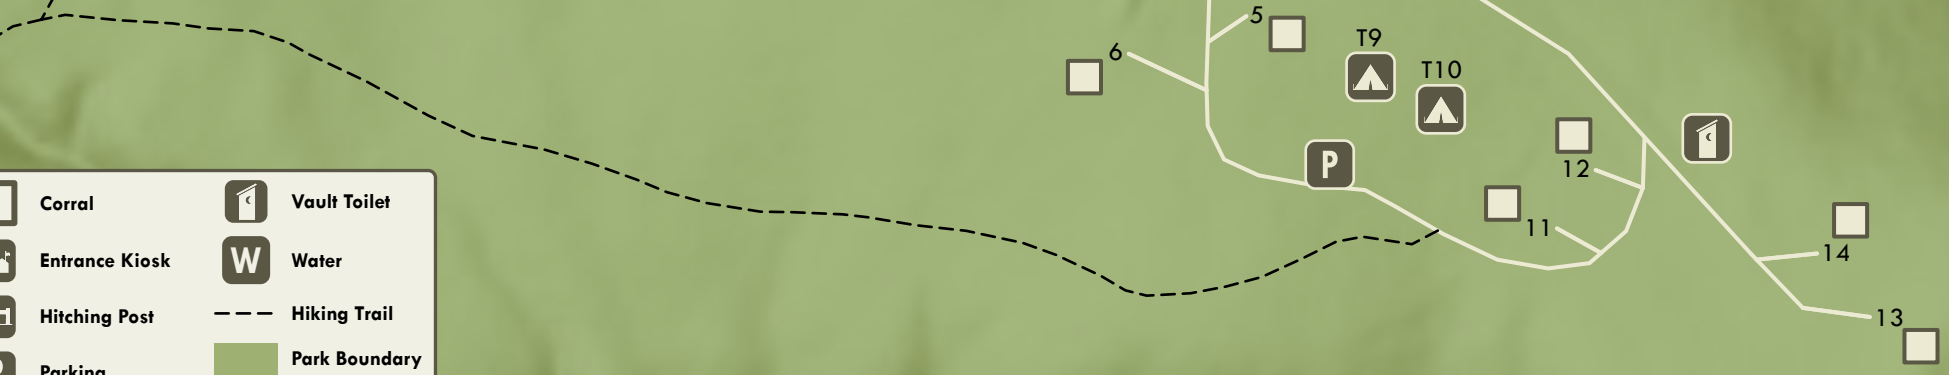

4

1

2

*Generators are permitted to run at all hours for campsites 1-4

Corral

Vault Toilet

Entrance Kiosk

Water

Hitching Post

Hiking Trail

Parking

Park Boundary

Tent-only Site

All campsites are non-electric
Equestrian sites include a 10'x10' corral