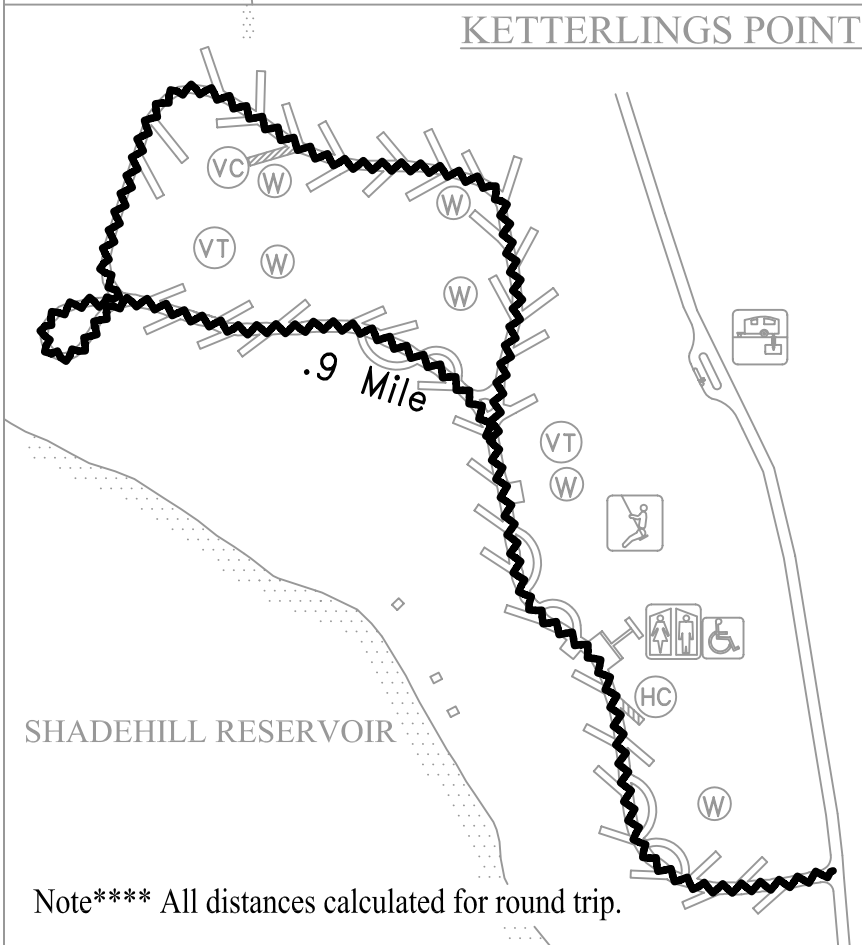

SHADEHILL ROAD WALKING MILEAGE MAP

LLEWELLYN JOHN'S RECREATION AREA

WALKING SAFETY TIPS

- * WALK ON THE LEFT SIDE OF THE ROAD
- * WATCH FOR VEHICLES
- * SUPERVISE CHILDREN
- * WEAR REFLECTIVE CLOTHING

RECREATION OPPORTUNITIES AND PARK FACILITIES KEY

PARKING AND START/FINISH	COMFORT STATION	HIKING TRAIL	BEACH
ACCESSIBLE FACILITIES	GROUP CAMPING AREA	ACCESSIBLE FISHING DOCK	BOAT RAMP
TELEPHONE	PICNIC AREA	HORSE TRAIL	SKI BEACH
ENTRANCE STATION	PICNIC SHELTER	AMPHITHEATER	BIKE TRAIL
HOST CAMPSITE	PLAYGROUND	DRINKING WATER	VAULT TOILET

Note**** All distances calculated for round trip.