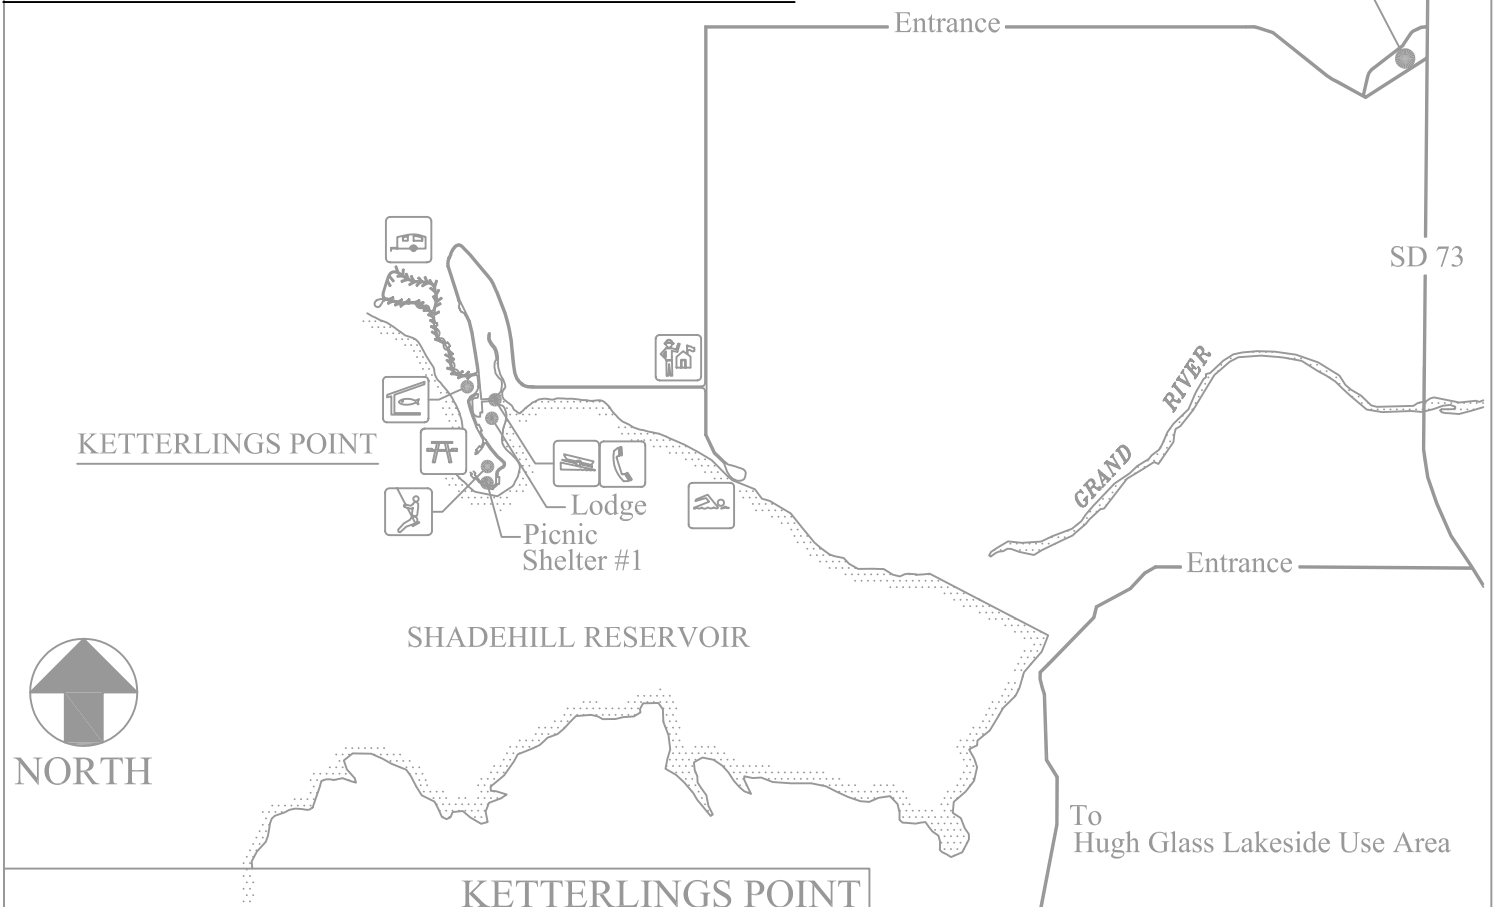

SHADEHILL ROAD WALKING MILEAGE MAP

LLEWELLYN JOHN'S RECREATION AREA

WALKING SAFETY TIPS

- * WALK ON THE LEFT SIDE OF THE ROAD
- * WATCH FOR VEHICLES
- * SUPERVISE CHILDREN
- * WEAR REFLECTIVE CLOTHING

RECREATION OPPORTUNITIES AND PARK FACILITIES KEY

PARKING AND START/FINISH	COMFORT STATION	HIKING TRAIL	BEACH
ACCESSIBLE FACILITIES	GROUP CAMPING AREA	ACCESSIBLE FISHING DOCK	BOAT RAMP
TELEPHONE	PICNIC AREA	HORSE TRAIL	SKI BEACH
ENTRANCE STATION	PICNIC SHELTER	AMPHITHEATER	BIKE TRAIL
HOST CAMPSITE	PLAYGROUND	DRINKING WATER	VAULT TOILET

Note**** All distances calculated for round trip.