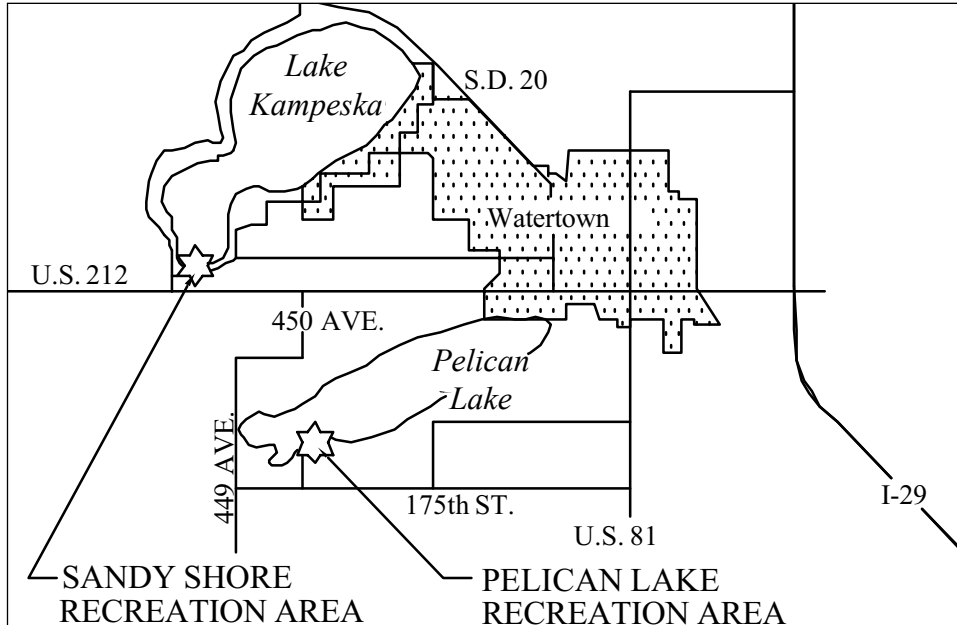

Location Map

Sandy Shore Recreation Area

5 miles W of Watertown off US 212

☎ (605) 882-5200

South Dakota
State Parks
www.sdgp.info/Parks