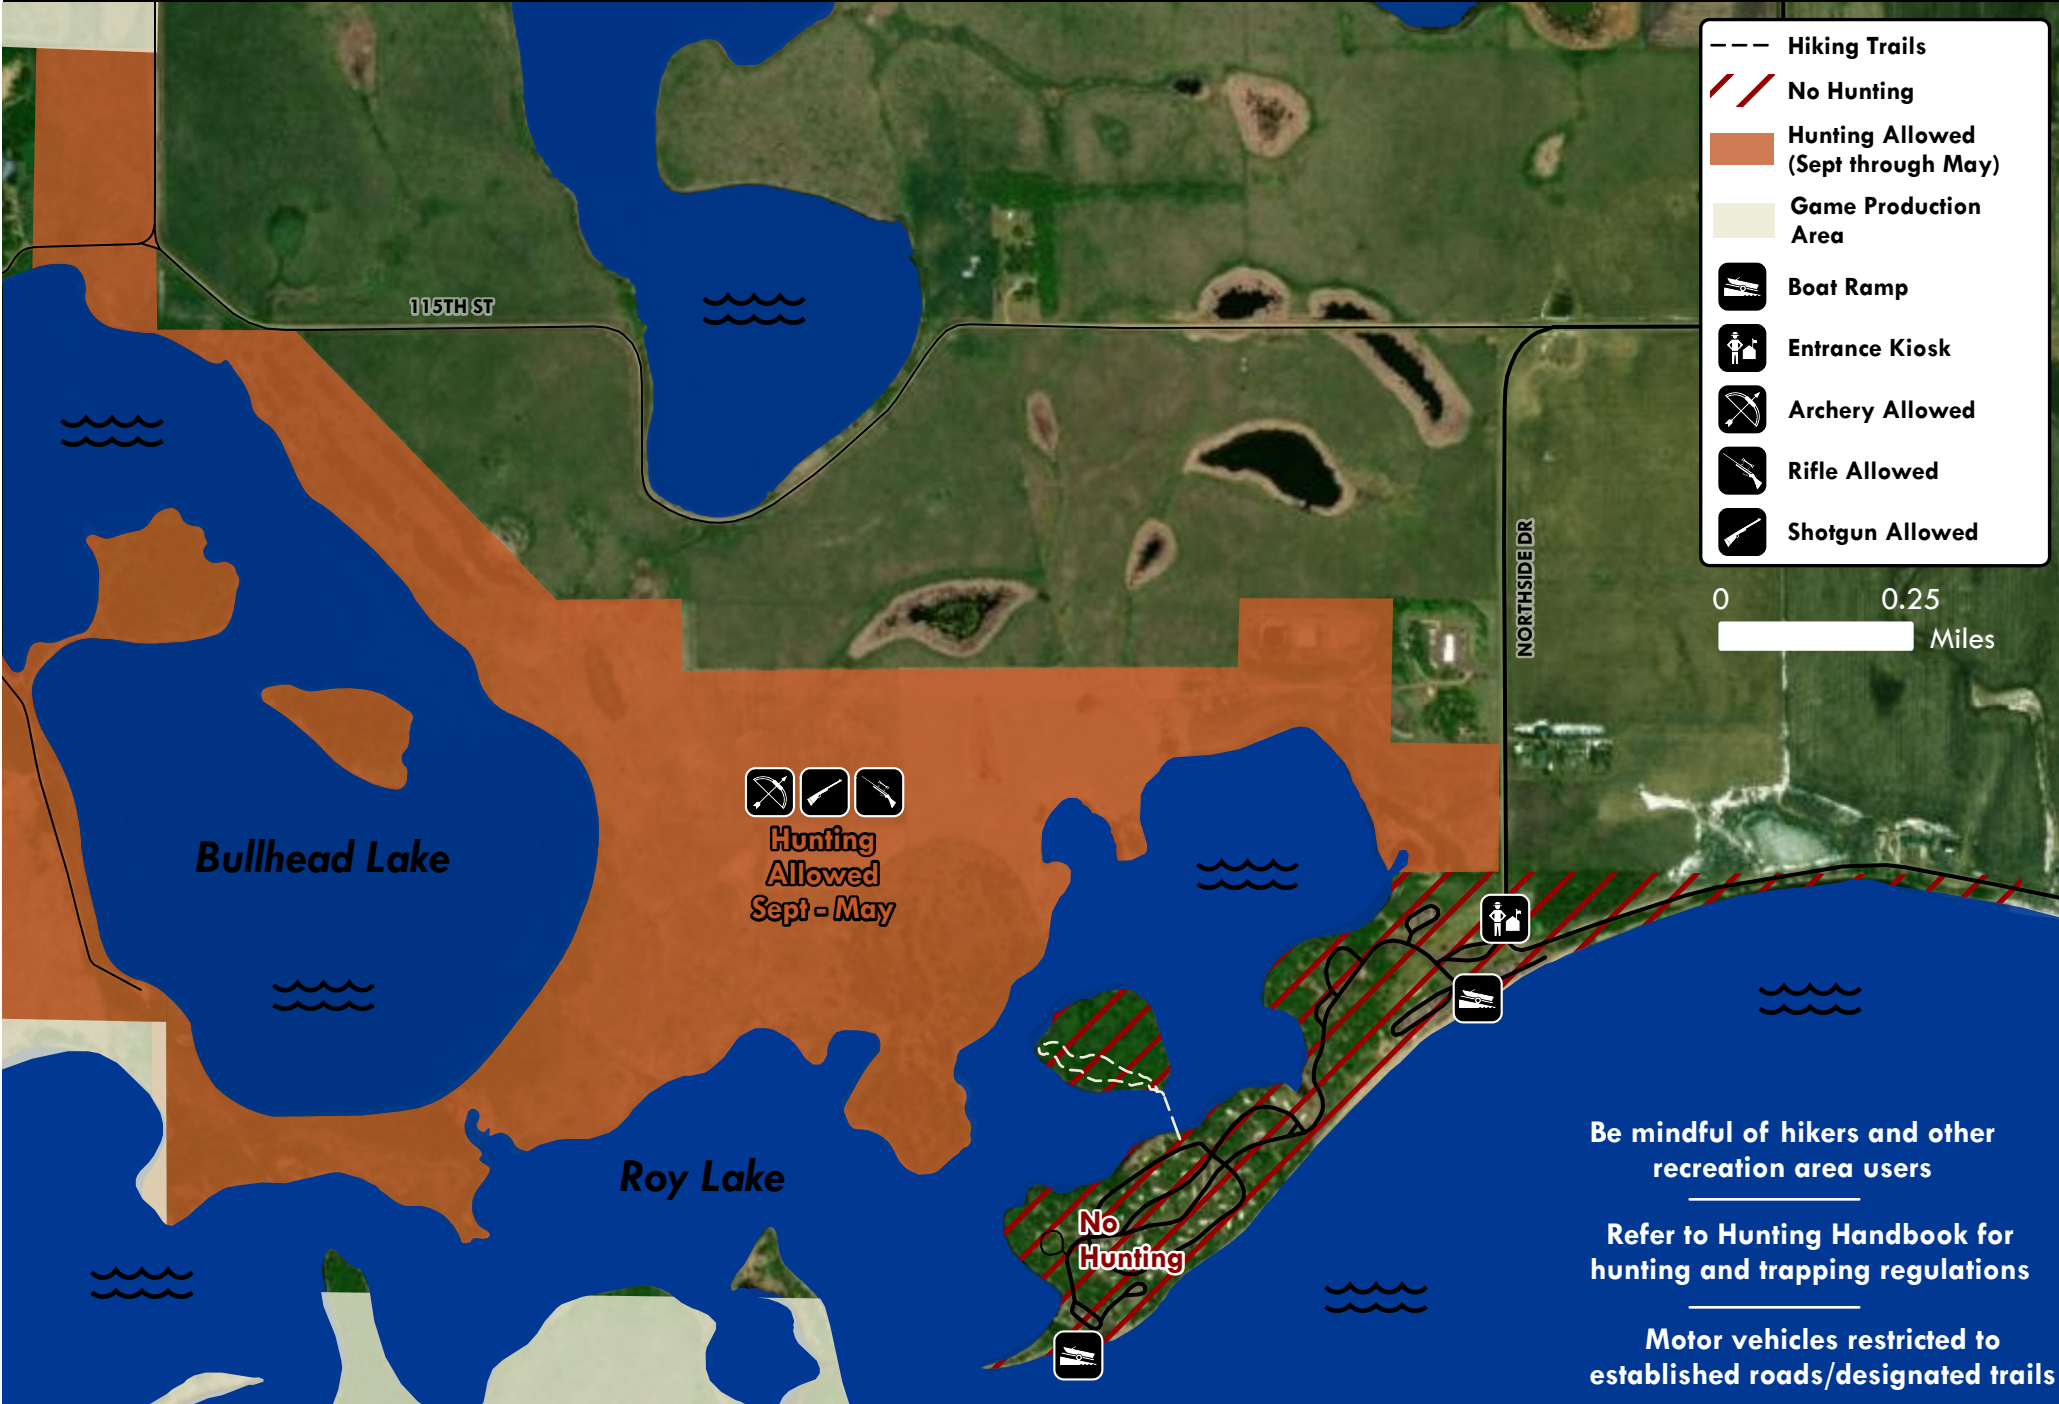

ROY LAKE STATE PARK HUNTING

-  Hiking Trails
-  No Hunting
-  Hunting Allowed (Sept through May)
-  Game Production Area
-  Boat Ramp
-  Entrance Kiosk
-  Archery Allowed
-  Rifle Allowed
-  Shotgun Allowed

0 0.25
Miles

  
Hunting Allowed
Sept - May

No Hunting

Be mindful of hikers and other recreation area users

Refer to Hunting Handbook for hunting and trapping regulations

Motor vehicles restricted to established roads/designated trails