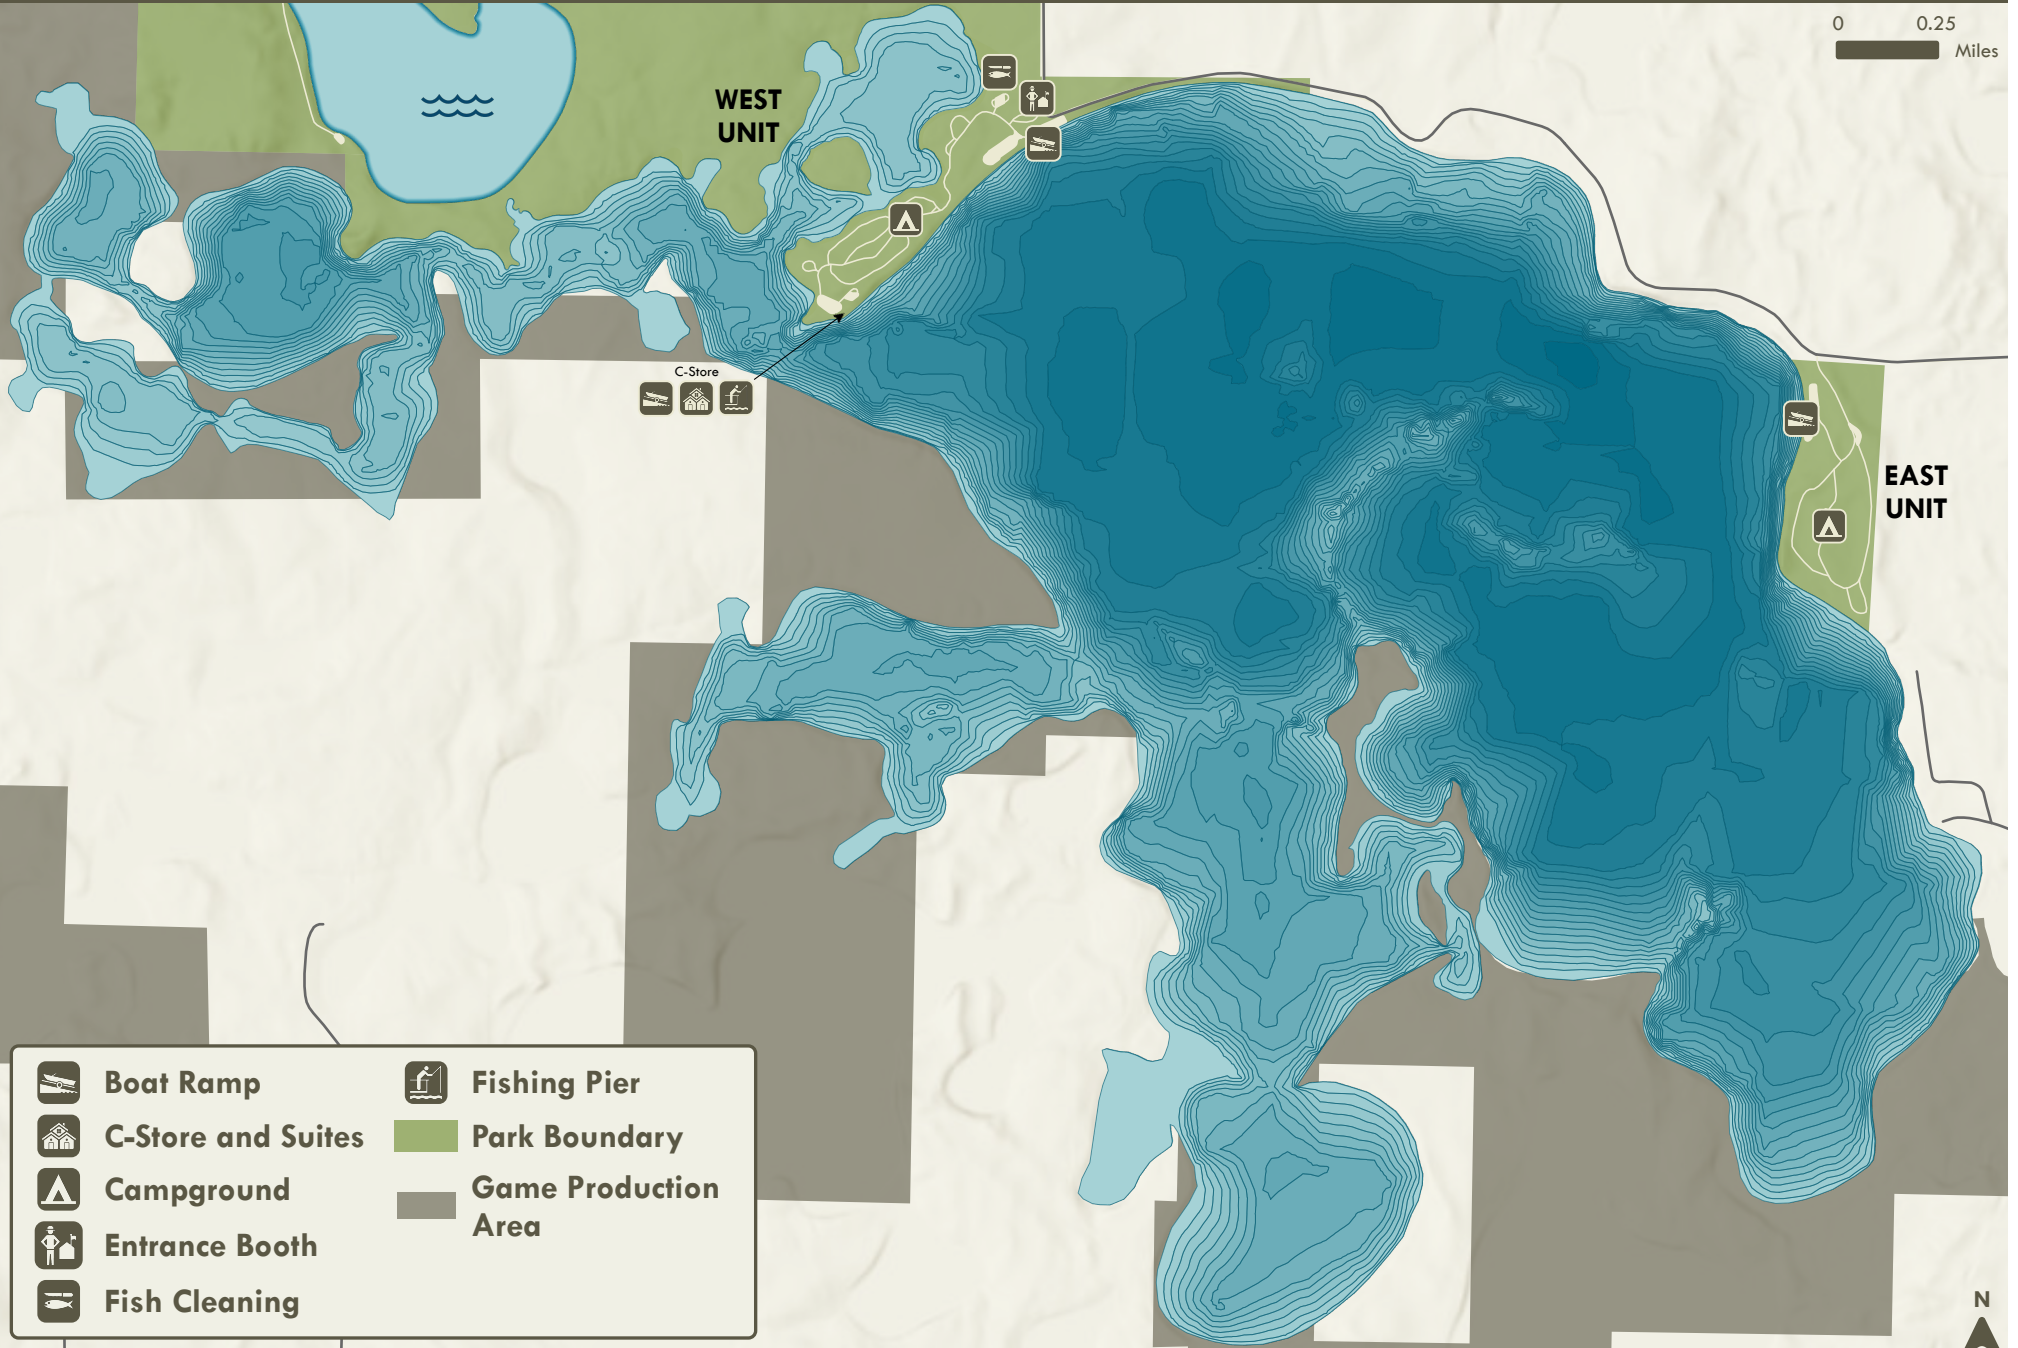

ROY LAKE STATE PARK

0 0.25
Miles

C-Store

WEST UNIT

EAST UNIT

- | | | | |
|--|--------------------|--|----------------------|
| | Boat Ramp | | Fishing Pier |
| | C-Store and Suites | | Park Boundary |
| | Campground | | Game Production Area |
| | Entrance Booth | | |
| | Fish Cleaning | | |