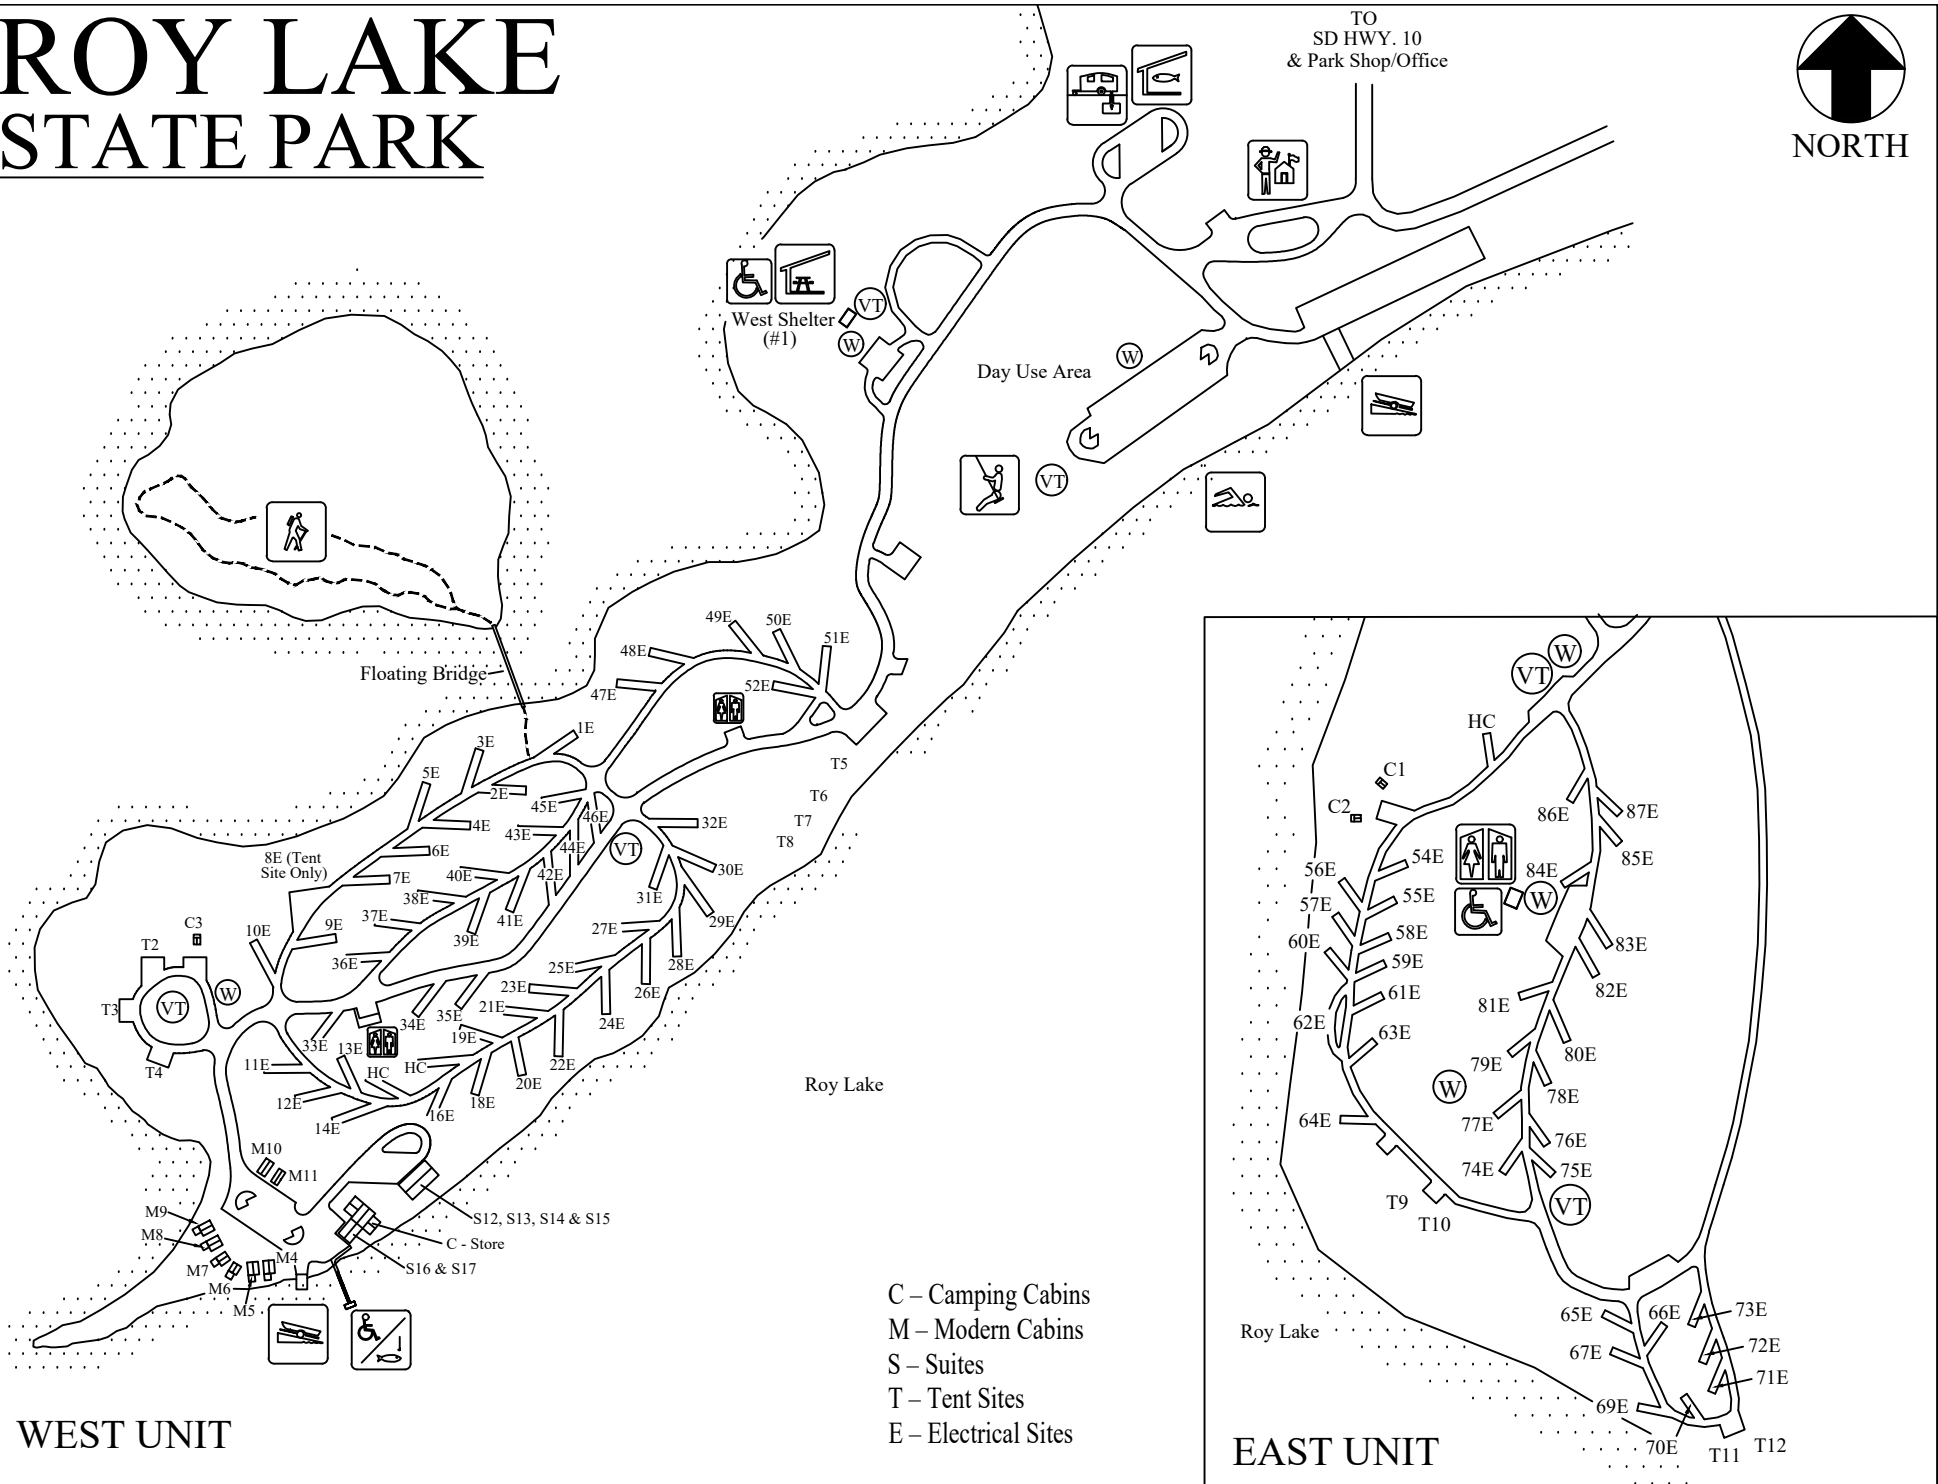

# ROY LAKE STATE PARK

TO  
SD HWY. 10  
& Park Shop/Office

WEST UNIT

- C - Camping Cabins
- M - Modern Cabins
- S - Suites
- T - Tent Sites
- E - Electrical Sites

EAST UNIT