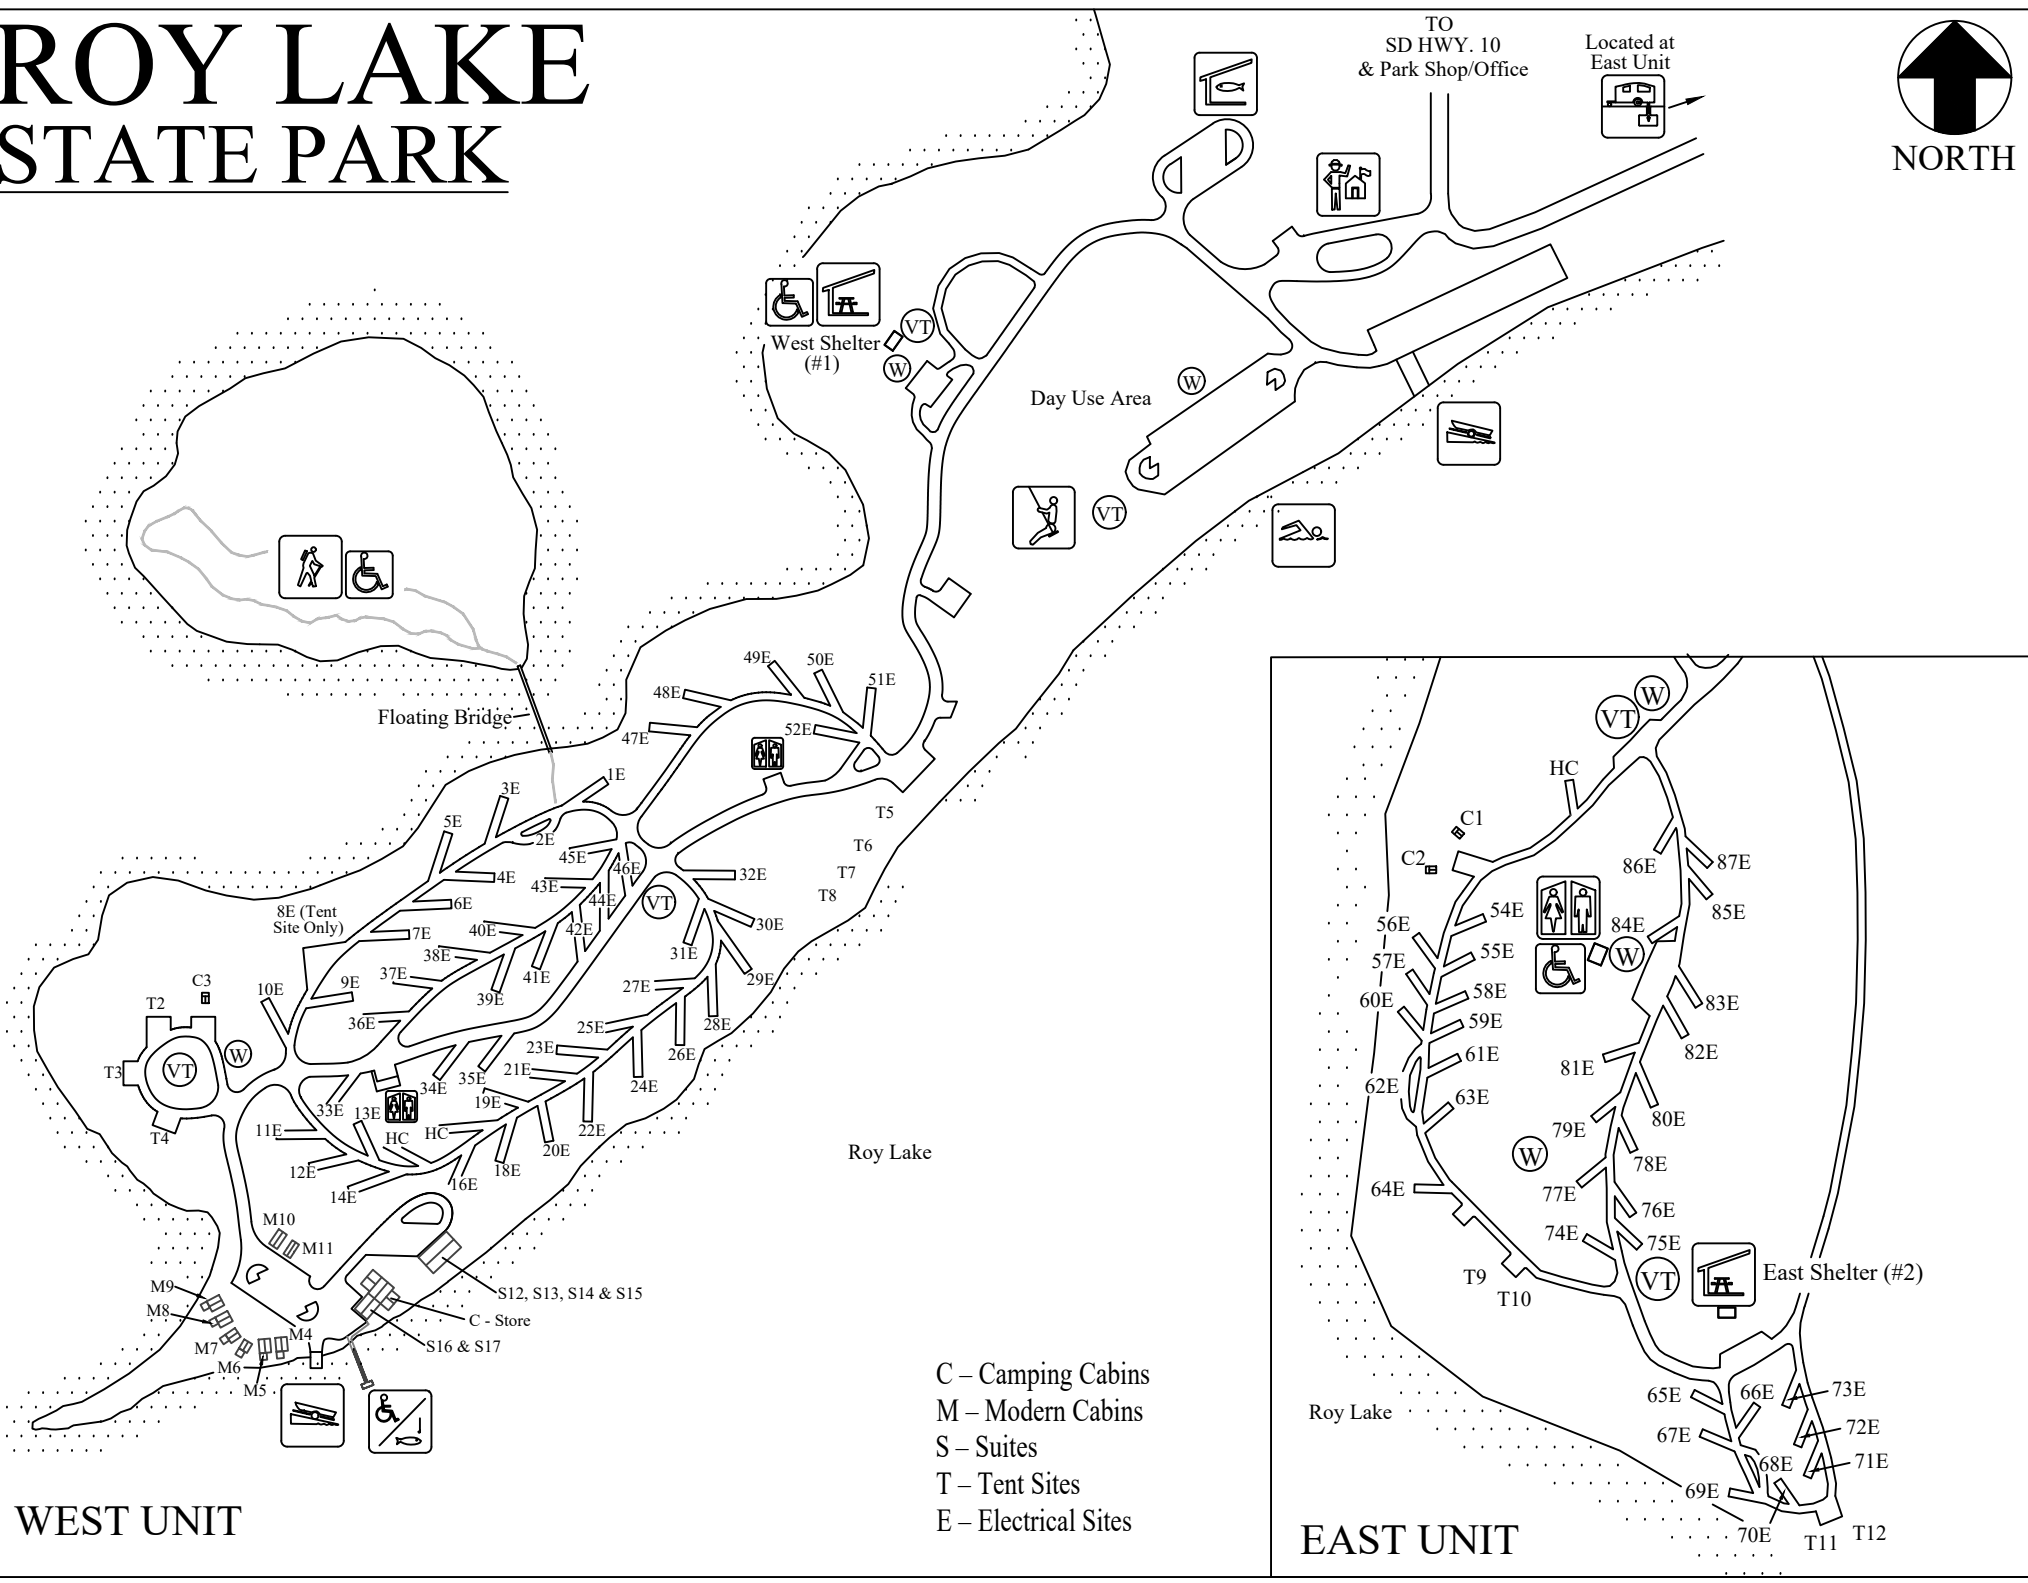

ROY LAKE STATE PARK

TO
SD HWY. 10
& Park Shop/Office

Located at
East Unit

WEST UNIT

- C - Camping Cabins
- M - Modern Cabins
- S - Suites
- T - Tent Sites
- E - Electrical Sites

EAST UNIT