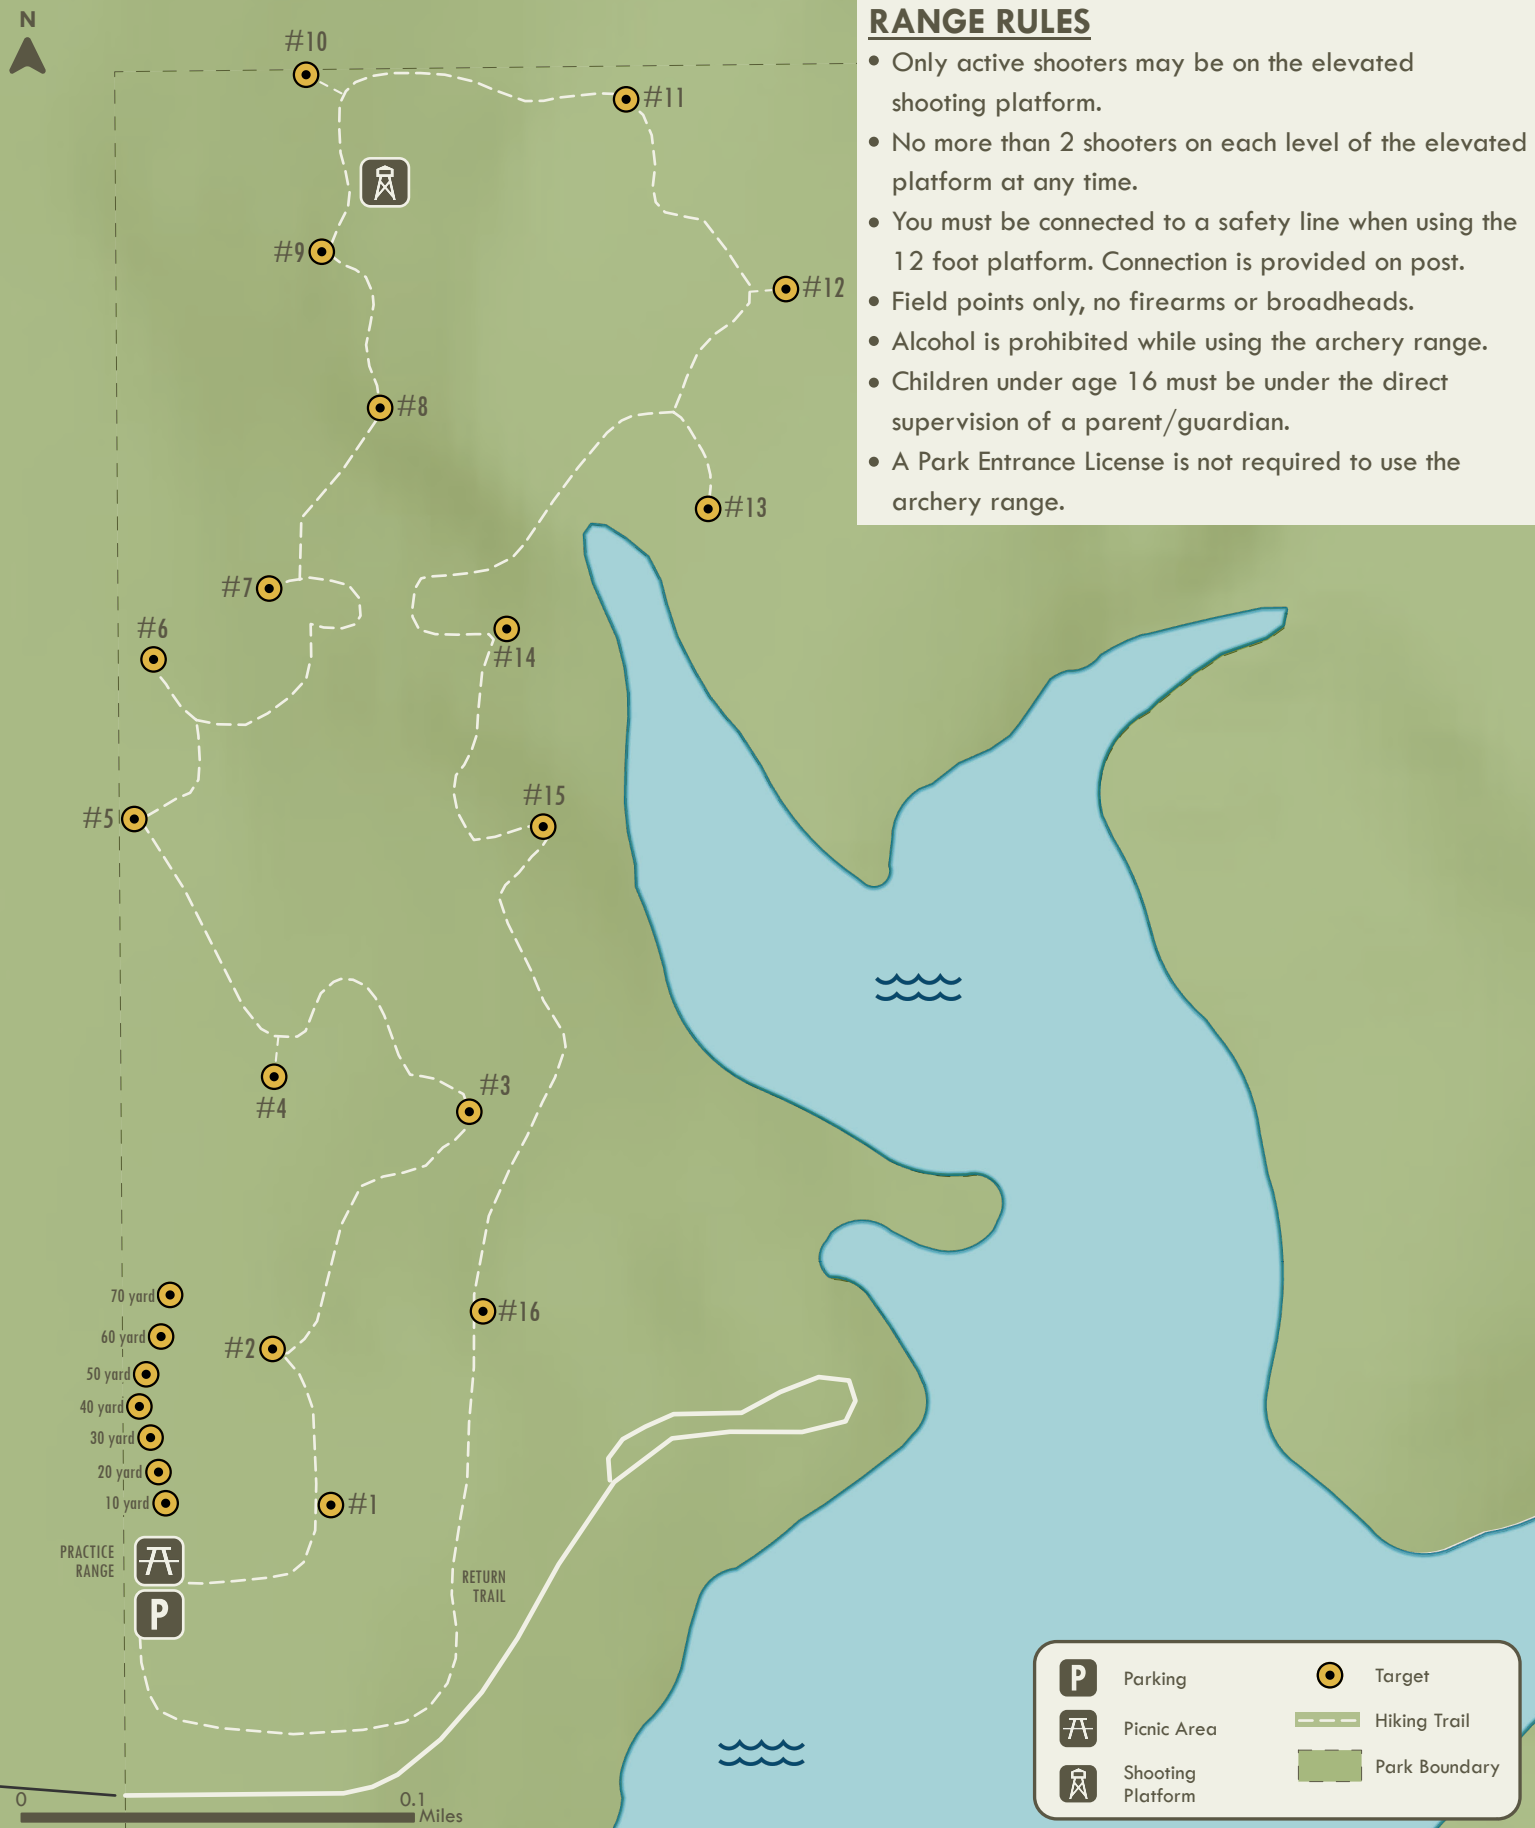

# REVHEIM ARCHERY RANGE

## RANGE RULES

- Only active shooters may be on the elevated shooting platform.
- No more than 2 shooters on each level of the elevated platform at any time.
- You must be connected to a safety line when using the 12 foot platform. Connection is provided on post.
- Field points only, no firearms or broadheads.
- Alcohol is prohibited while using the archery range.
- Children under age 16 must be under the direct supervision of a parent/guardian.
- A Park Entrance License is not required to use the archery range.