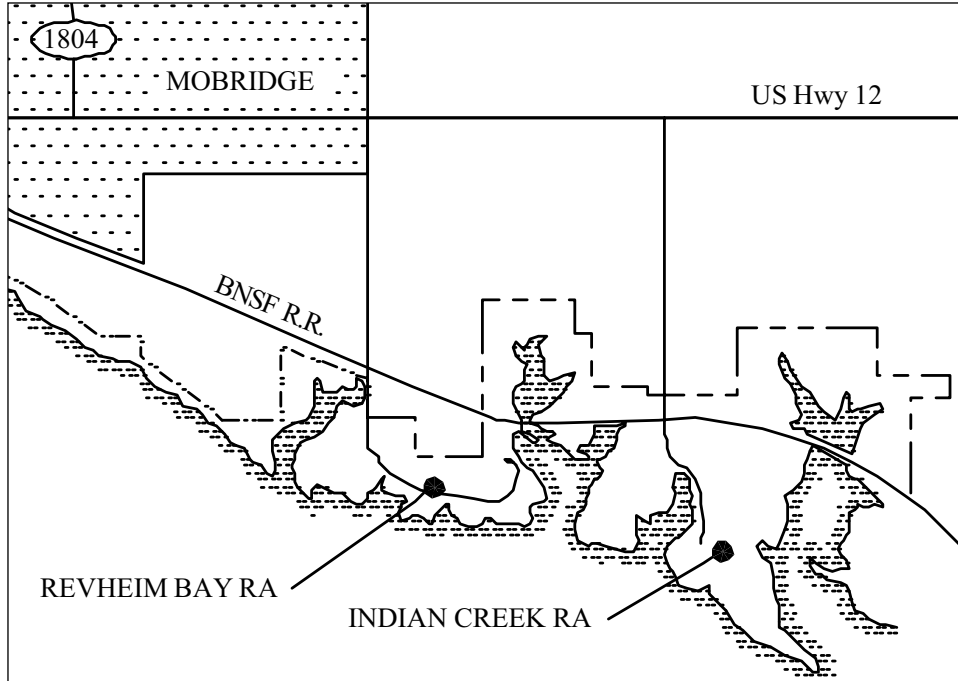

Location Map

Revhiem Bay Recreation Area

1 mile SE of Mobridge off US 21

☎ (605) 845-7112

South Dakota
State Parks
www.sdgfp.info/Parks