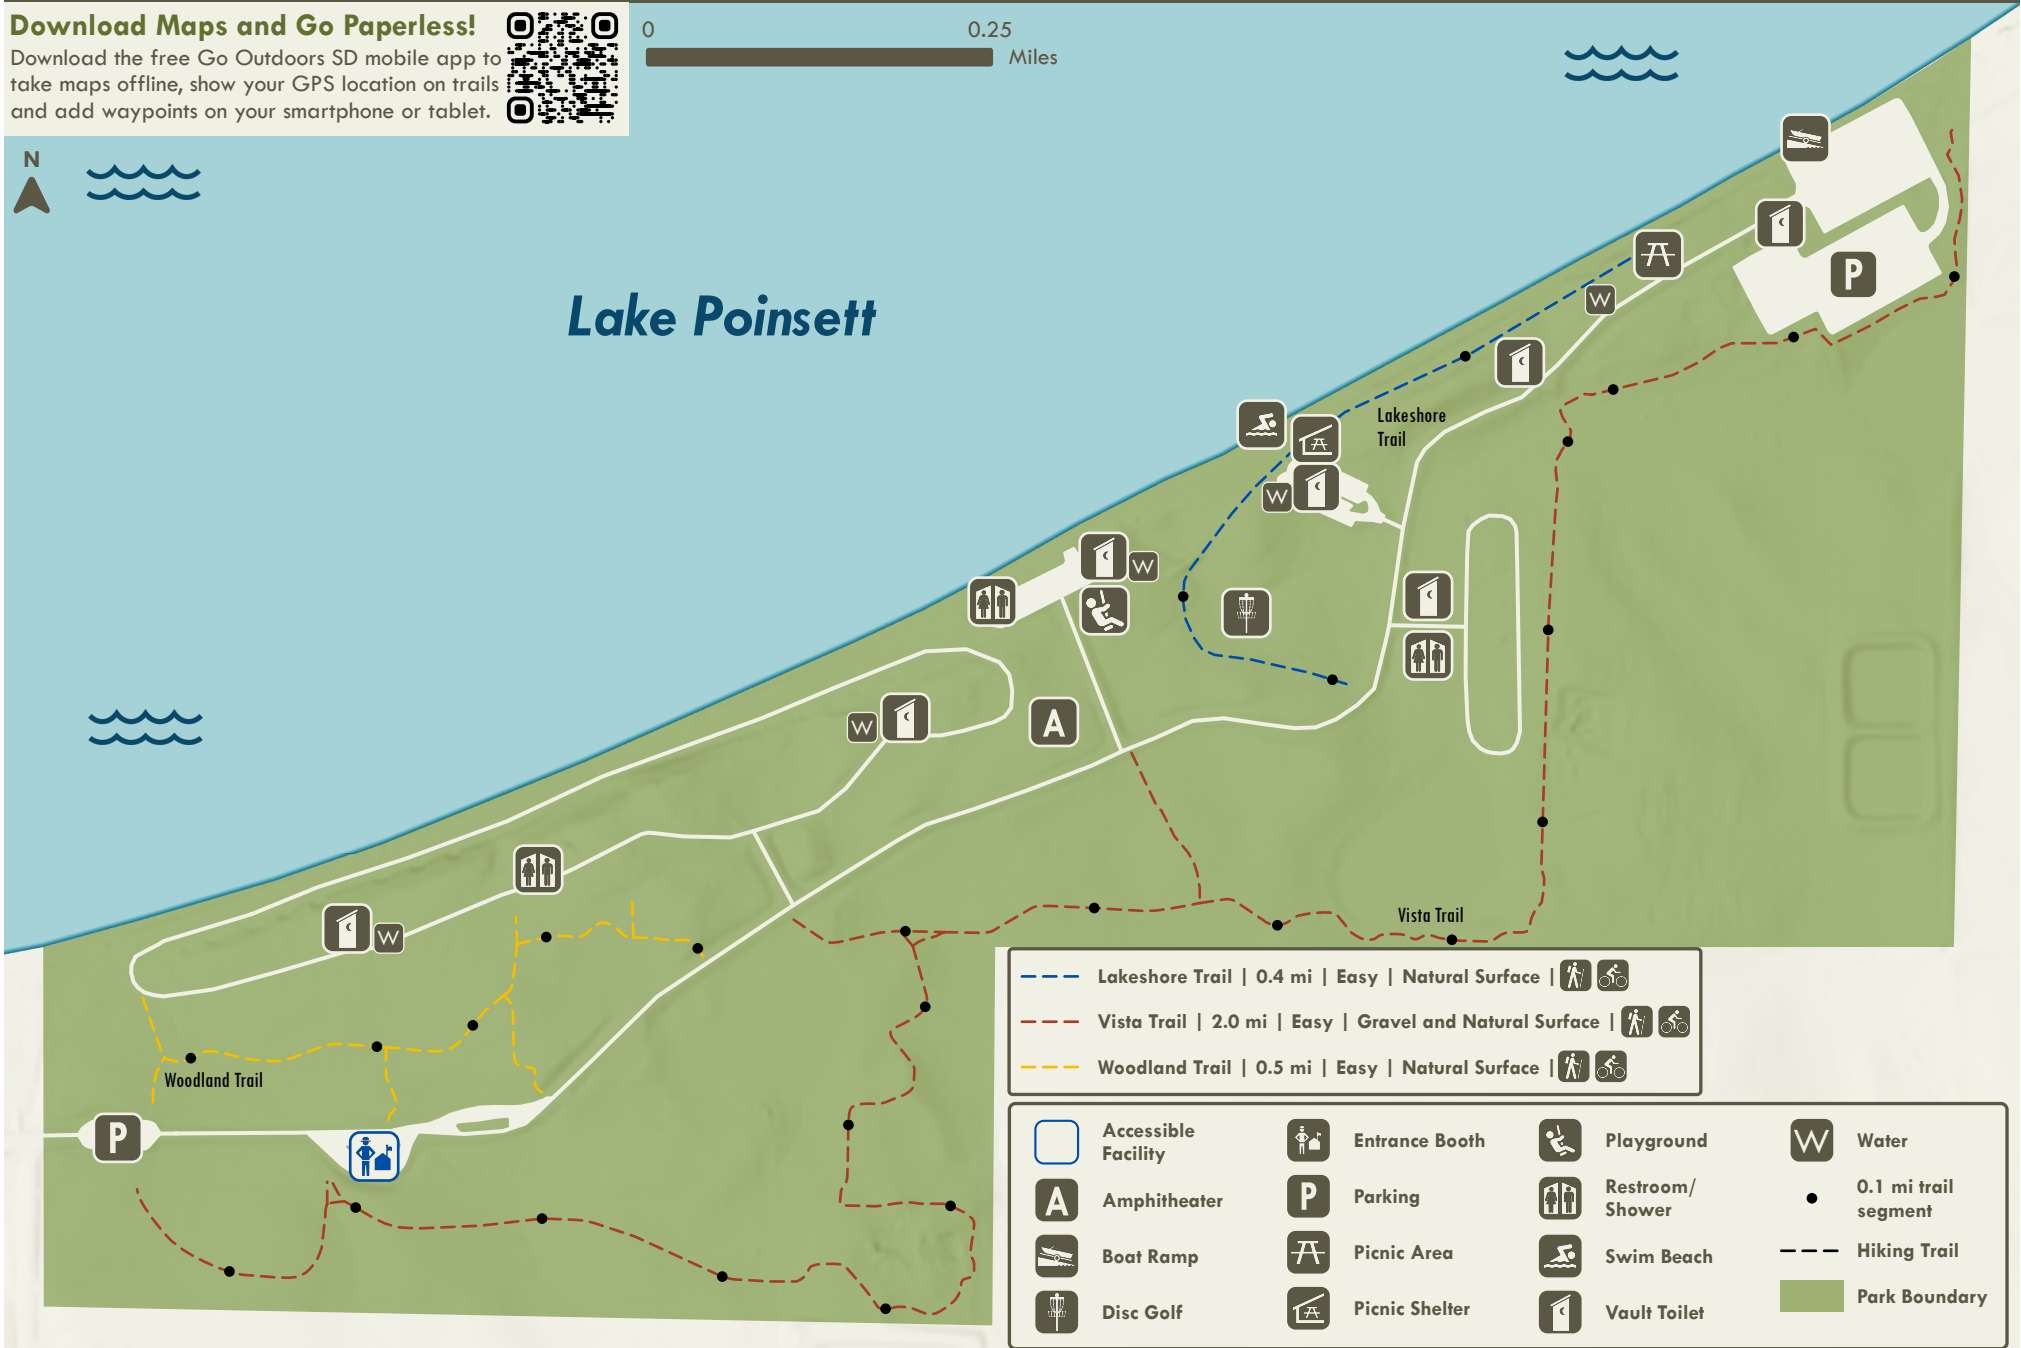

LAKE POINSETT TRAIL SYSTEM

Download Maps and Go Paperless!

Download the free Go Outdoors SD mobile app to take maps offline, show your GPS location on trails and add waypoints on your smartphone or tablet.

0 0.25 Miles

Lake Poinsett

	Lakeshore Trail 0.4 mi Easy Natural Surface
	Vista Trail 2.0 mi Easy Gravel and Natural Surface
	Woodland Trail 0.5 mi Easy Natural Surface

	Accessible Facility		Entrance Booth		Playground		Water
	Amphitheater		Parking		Restroom/ Shower		0.1 mi trail segment
	Boat Ramp		Picnic Area		Swim Beach		Hiking Trail
	Disc Golf		Picnic Shelter		Vault Toilet		Park Boundary