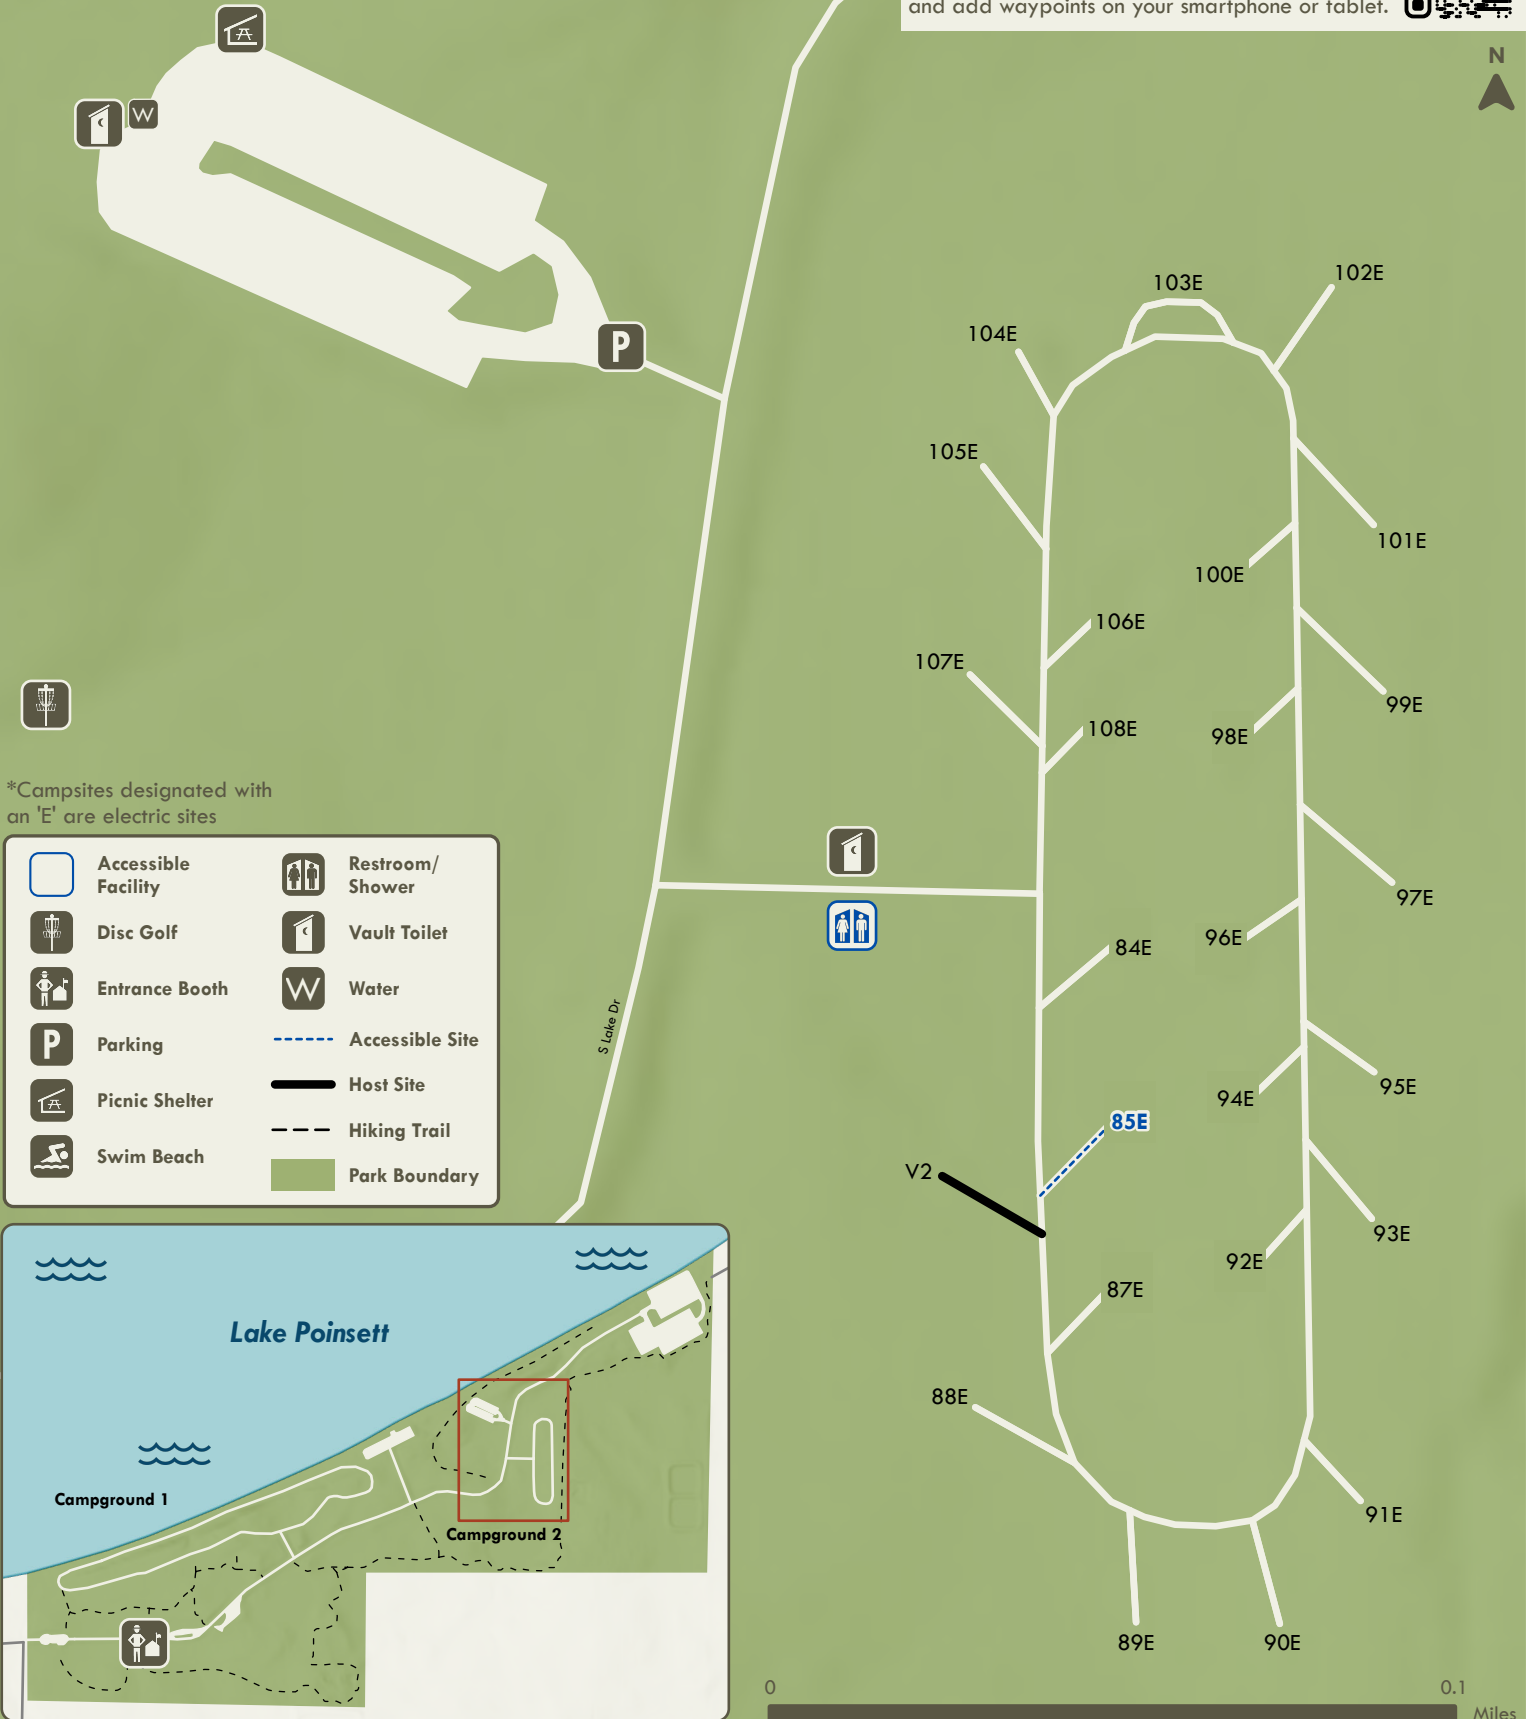

LAKE POINSETT CAMPGROUND 2

Download Maps and Go Paperless!

Download the free Go Outdoors SD mobile app to take maps offline, show your GPS location on trails and add waypoints on your smartphone or tablet.

*Campsites designated with an 'E' are electric sites

	Accessible Facility		Restroom/Shower
	Disc Golf		Vault Toilet
	Entrance Booth		Water
	Parking		Accessible Site
	Picnic Shelter		Host Site
	Swim Beach		Hiking Trail
			Park Boundary