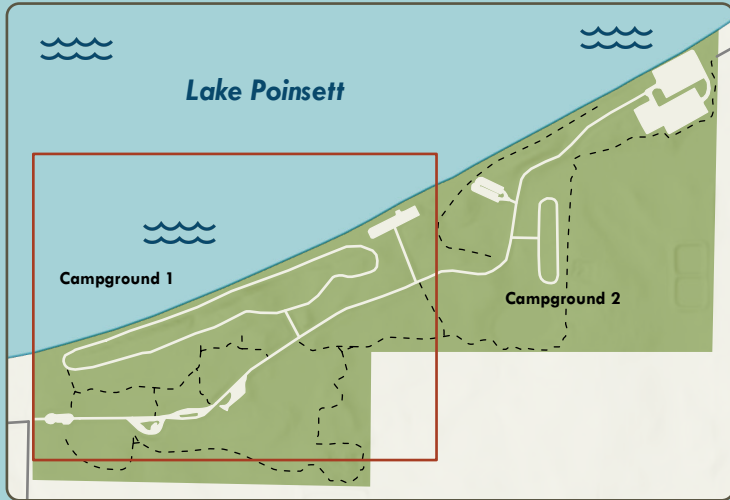

LAKE POINSETT CAMPGROUND 1

Download Maps and Go Paperless!

Download the free Go Outdoors SD mobile app to take maps offline, show your GPS location on trails and add waypoints on your smartphone or tablet.