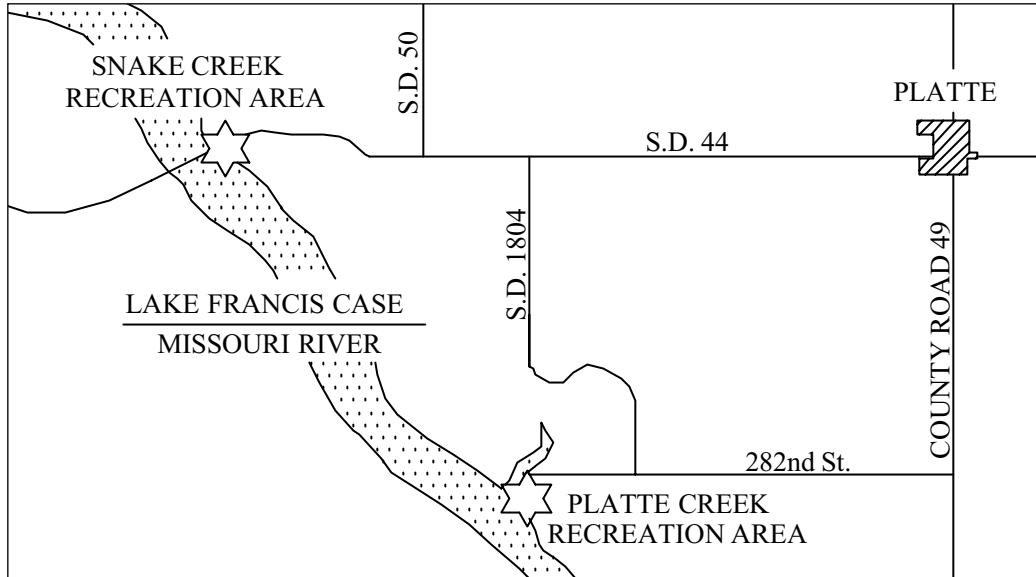

# Location Map

## Platte Creek Recreation Area

14 miles SW of Platte off SD 44

☎ (605) 337-2587

*South Dakota*  
State Parks  
[www.sdgap.info/Parks](http://www.sdgap.info/Parks)