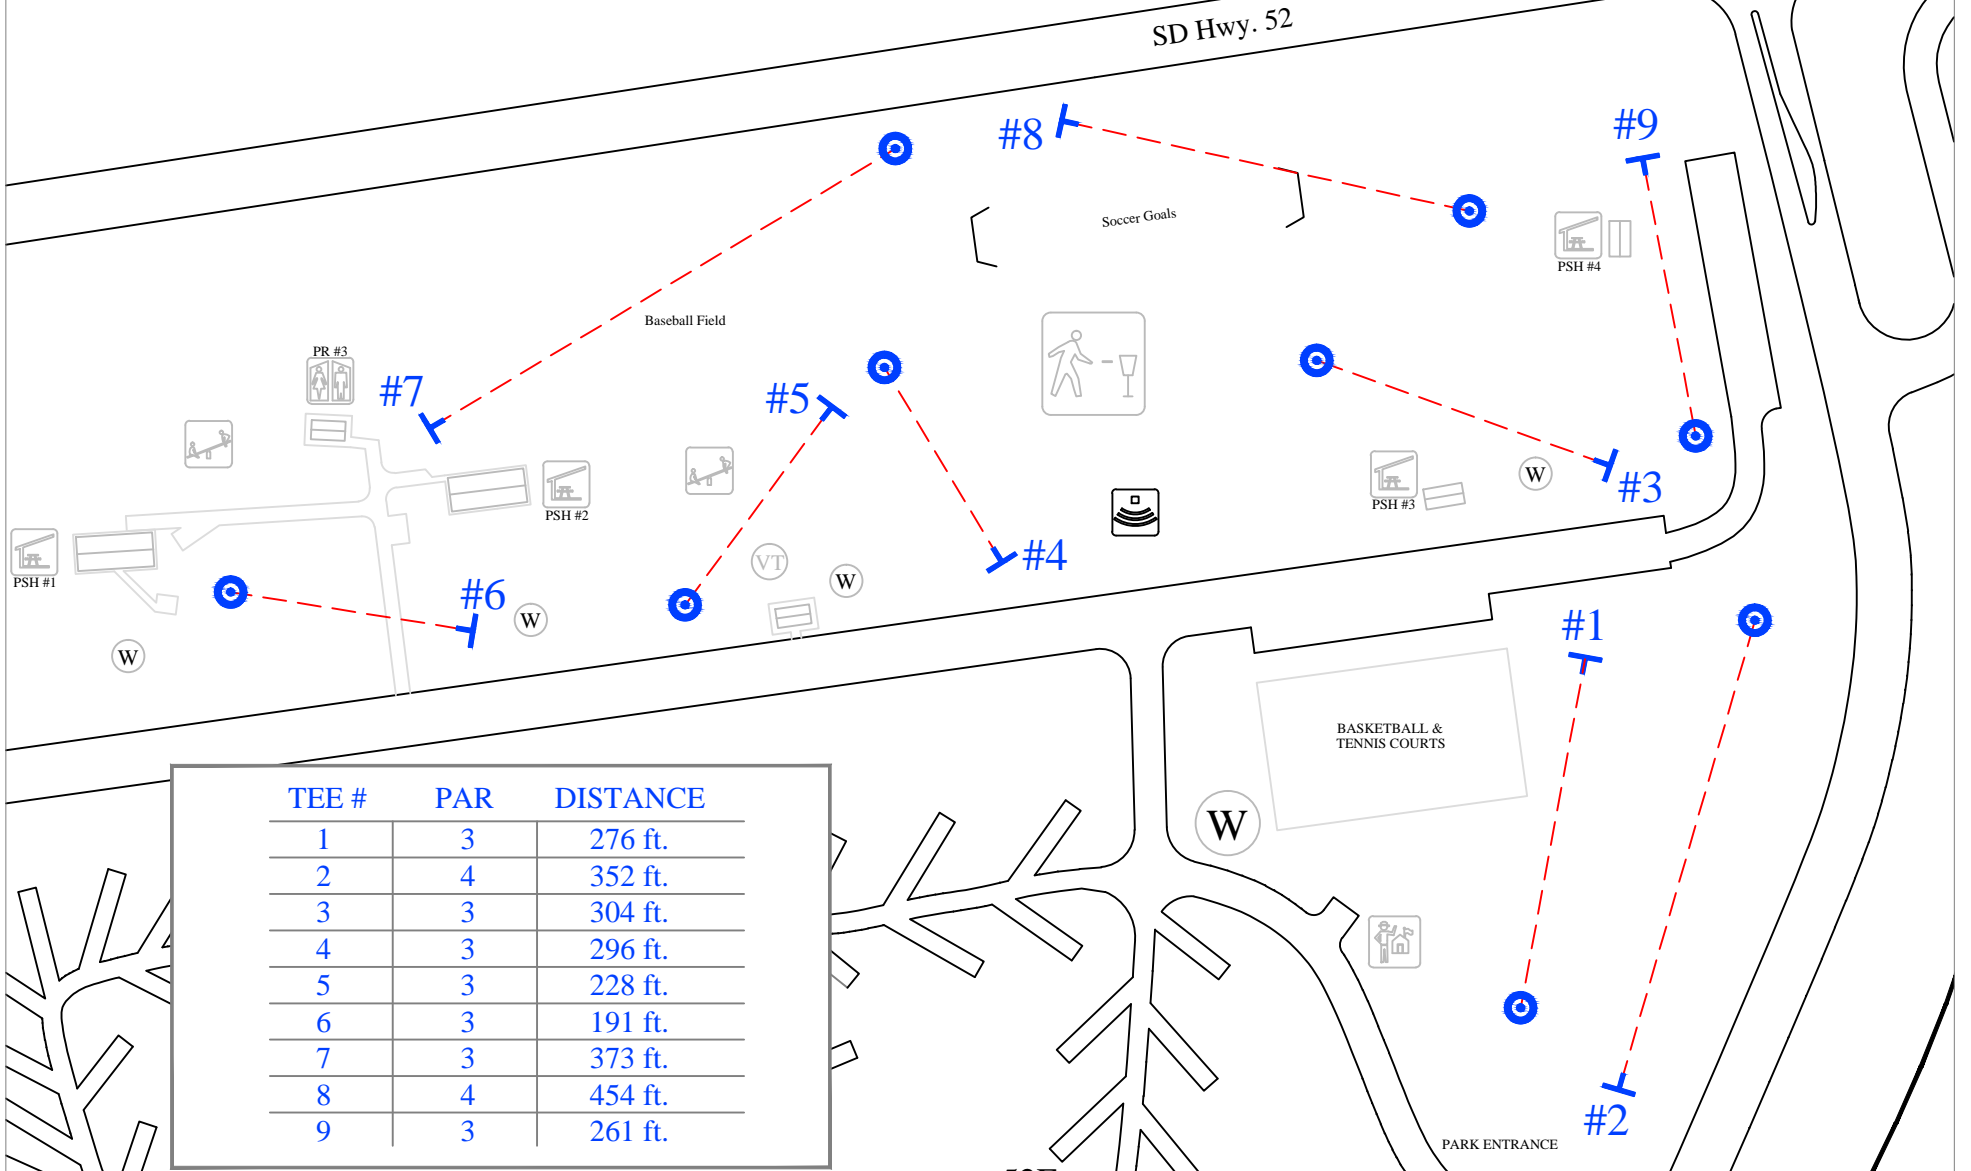

# WELCOME TO PIERSON RANCH RECREATION AREA DISC GOLF COURSE

TEE #	PAR	DISTANCE
1	3	276 ft.
2	4	352 ft.
3	3	304 ft.
4	3	296 ft.
5	3	228 ft.
6	3	191 ft.
7	3	373 ft.
8	4	454 ft.
9	3	261 ft.