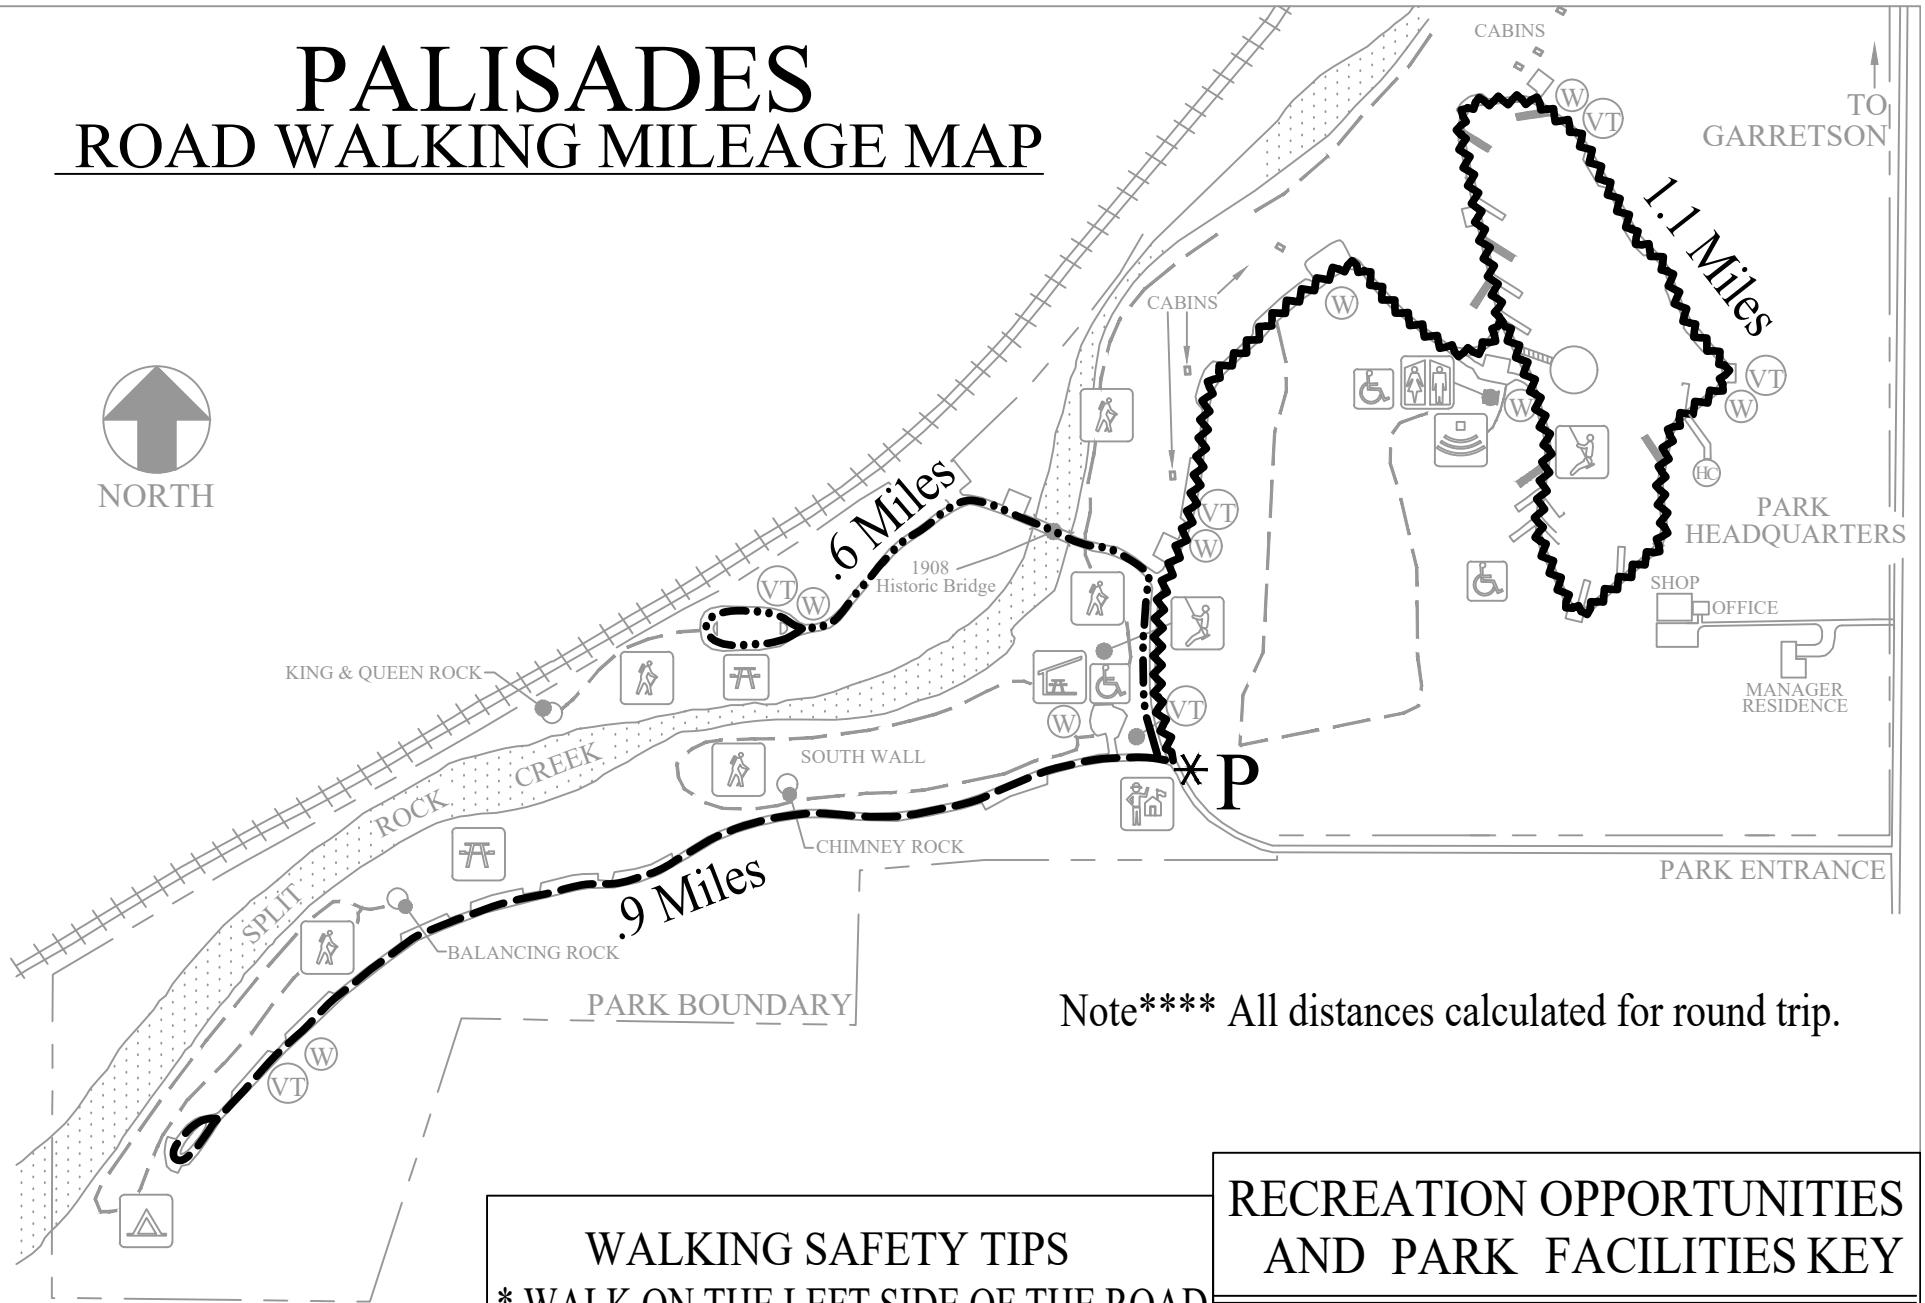

PALISADES ROAD WALKING MILEAGE MAP

Note**** All distances calculated for round trip.

WALKING SAFETY TIPS

- * WALK ON THE LEFT SIDE OF THE ROAD
- * WATCH FOR VEHICLES
- * SUPERVISE CHILDREN
- * WEAR REFLECTIVE CLOTHING

RECREATION OPPORTUNITIES AND PARK FACILITIES KEY

PARKING AND START/FINISH	PICNIC AREA	COMFORT STATION	HIKING TRAIL
ACCESSIBLE FACILITIES	PICNIC SHELTER	YOUTH GROUP CAMPING AREA	DRINKING WATER
ENTRANCE STATION	PLAYGROUND	AMPHITHEATER	HOST CAMPSITE
			VAULT TOILET