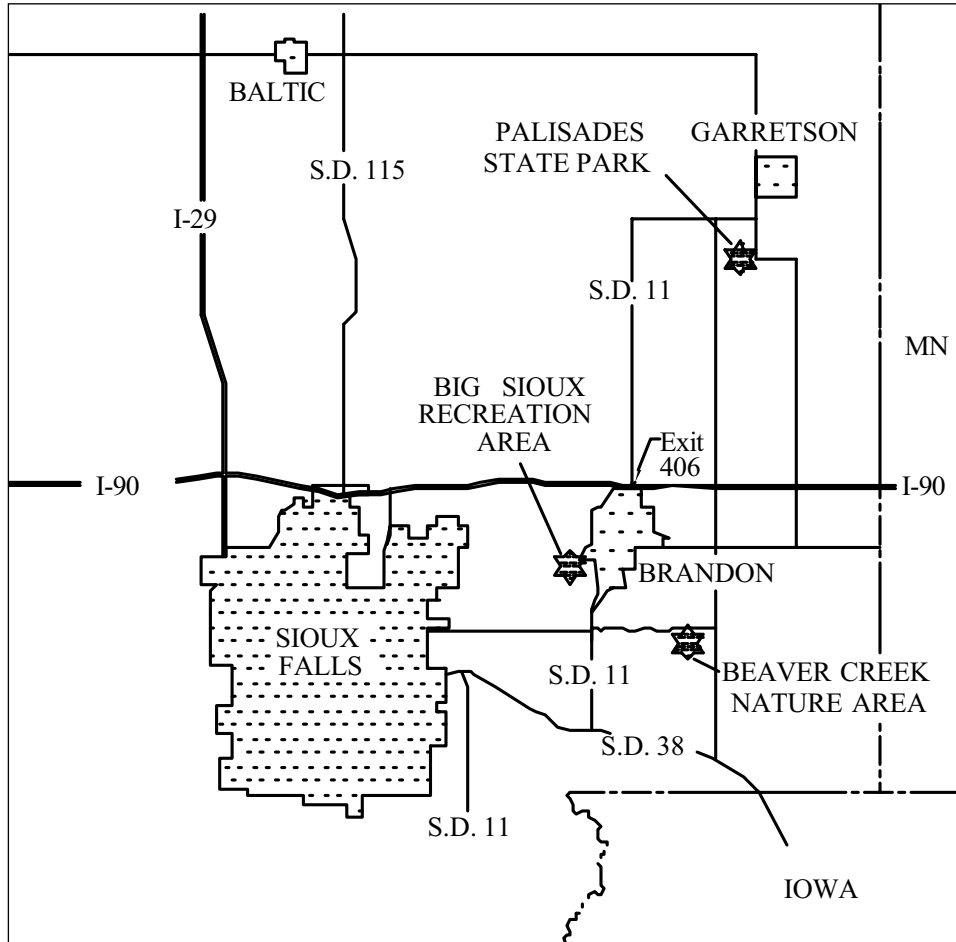

Location Map

Palisades State Park

10 miles N of I-90, Brandon Exit 406

-OR- 7 miles N, 1 W of I-90, Exit 410

☎ (605) 594-3824

South Dakota
State Parks
www.sdgp.info/Parks