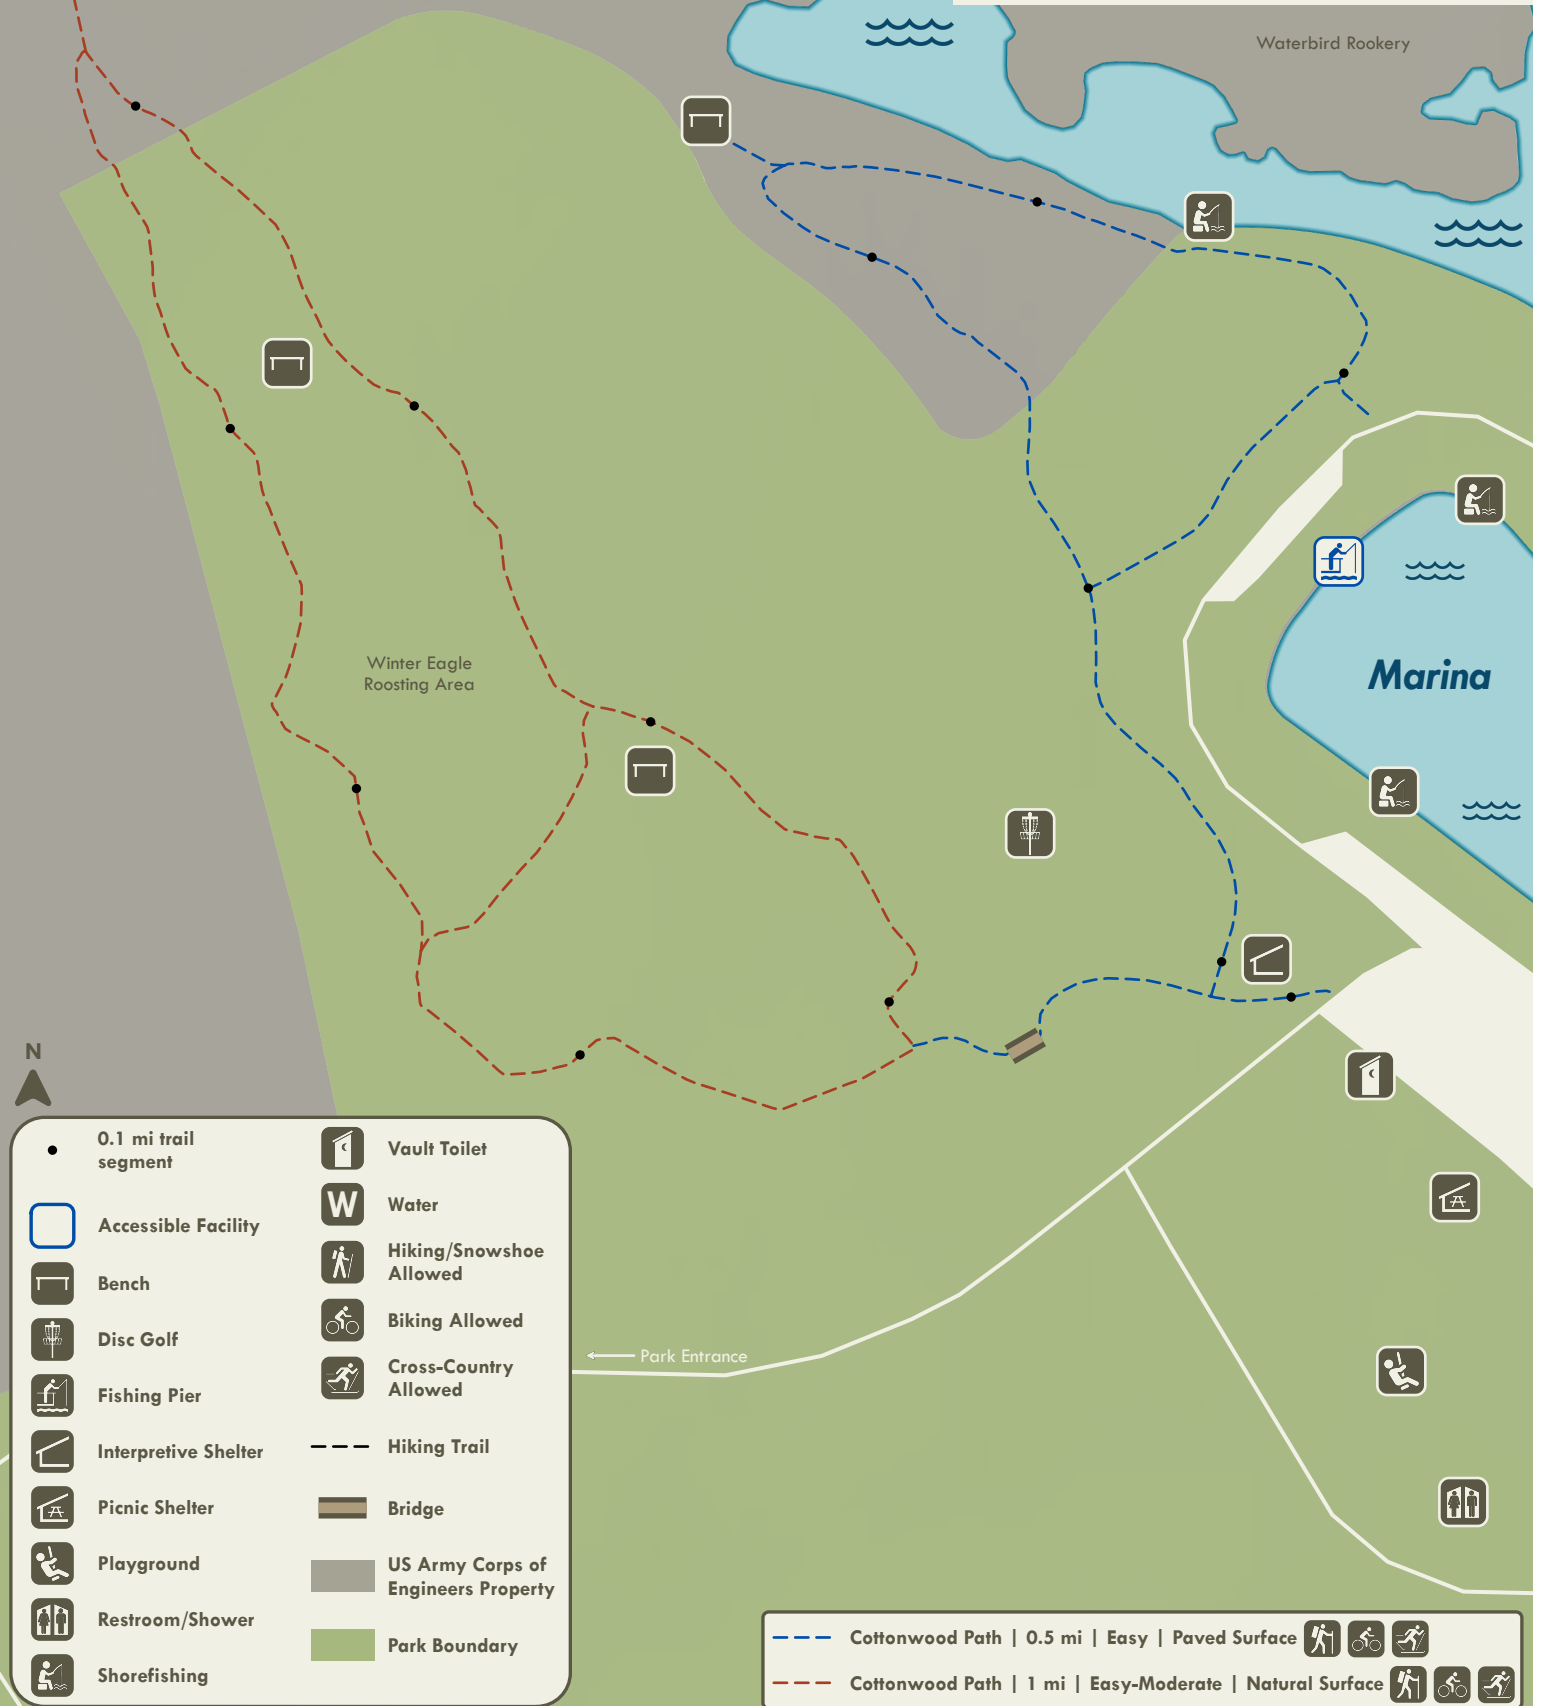

COTTONWOOD PATH TRAIL

0 0.1 Miles

Download Maps and Go Paperless!

Download the free Go Outdoors SD mobile app to take maps offline, show your GPS location on trails and add waypoints on your smartphone or tablet.

● 0.1 mi trail segment	Vault Toilet
Accessible Facility	Water
Bench	Hiking/Snowshoe Allowed
Disc Golf	Biking Allowed
Fishing Pier	Cross-Country Allowed
Interpretive Shelter	--- Hiking Trail
Picnic Shelter	Bridge
Playground	US Army Corps of Engineers Property
Restroom/Shower	Park Boundary
Shorefishing	

Cottonwood Path 0.5 mi Easy Paved Surface	
Cottonwood Path 1 mi Easy-Moderate Natural Surface	