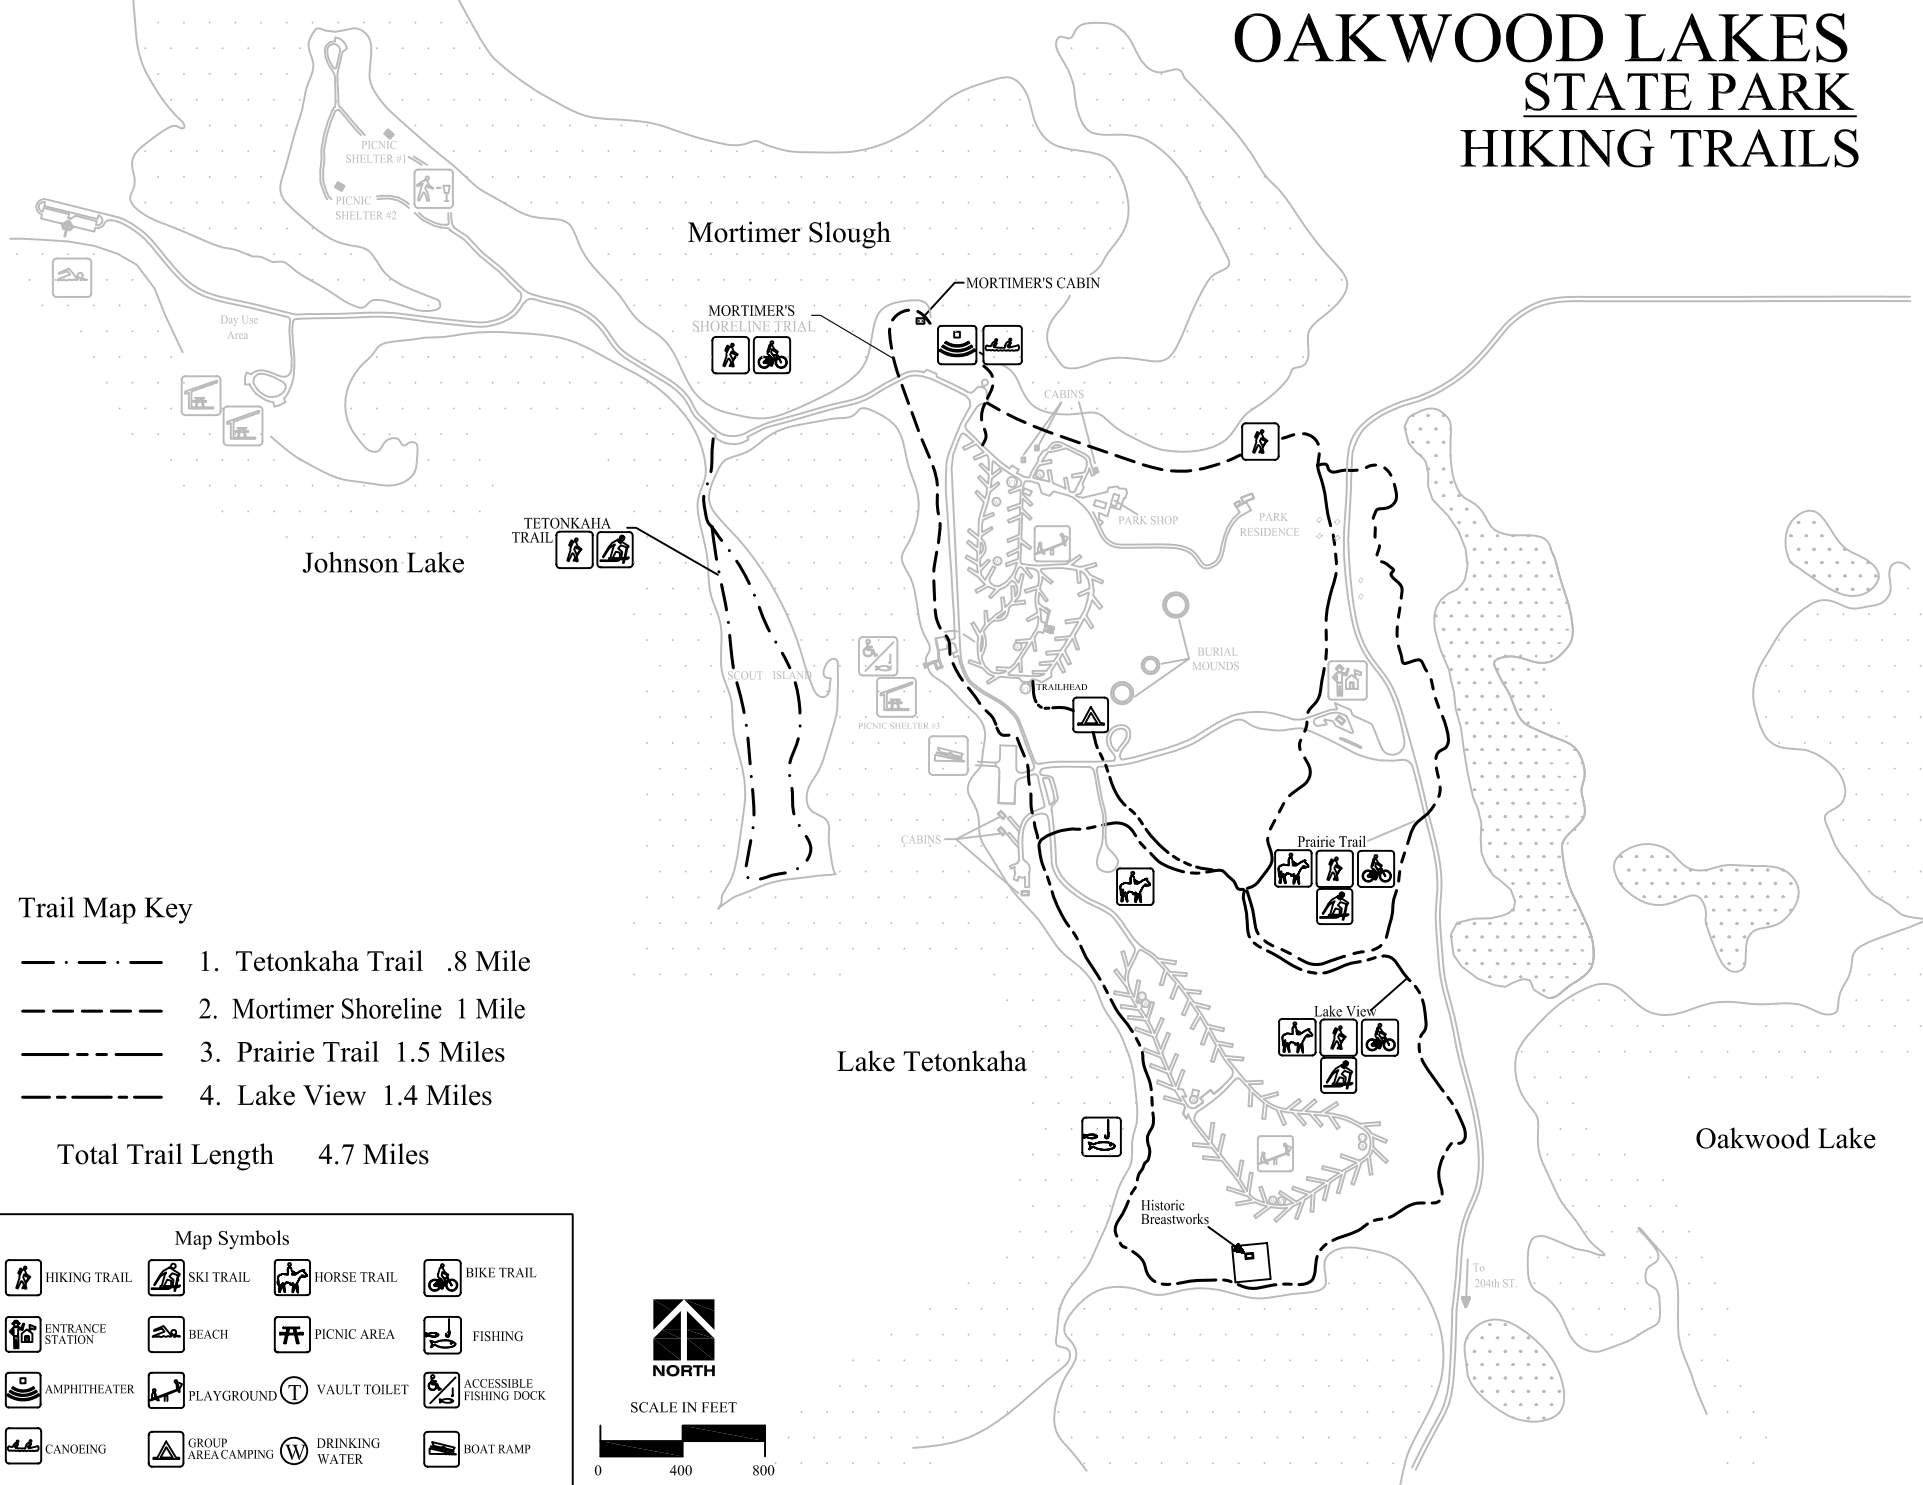

OAKWOOD LAKES STATE PARK

HIKING TRAILS

Trail Map Key

- · — · — 1. Tetonkaha Trail .8 Mile
- 2. Mortimer Shoreline 1 Mile
- 3. Prairie Trail 1.5 Miles
- 4. Lake View 1.4 Miles

Total Trail Length 4.7 Miles

Map Symbols

	HIKING TRAIL		SKI TRAIL		HORSE TRAIL		BIKE TRAIL
	ENTRANCE STATION		BEACH		PICNIC AREA		FISHING
	AMPHITHEATER		PLAYGROUND		VAULT TOILET		ACCESSIBLE FISHING DOCK
	CANOEOING		GROUP AREA CAMPING		DRINKING WATER		BOAT RAMP