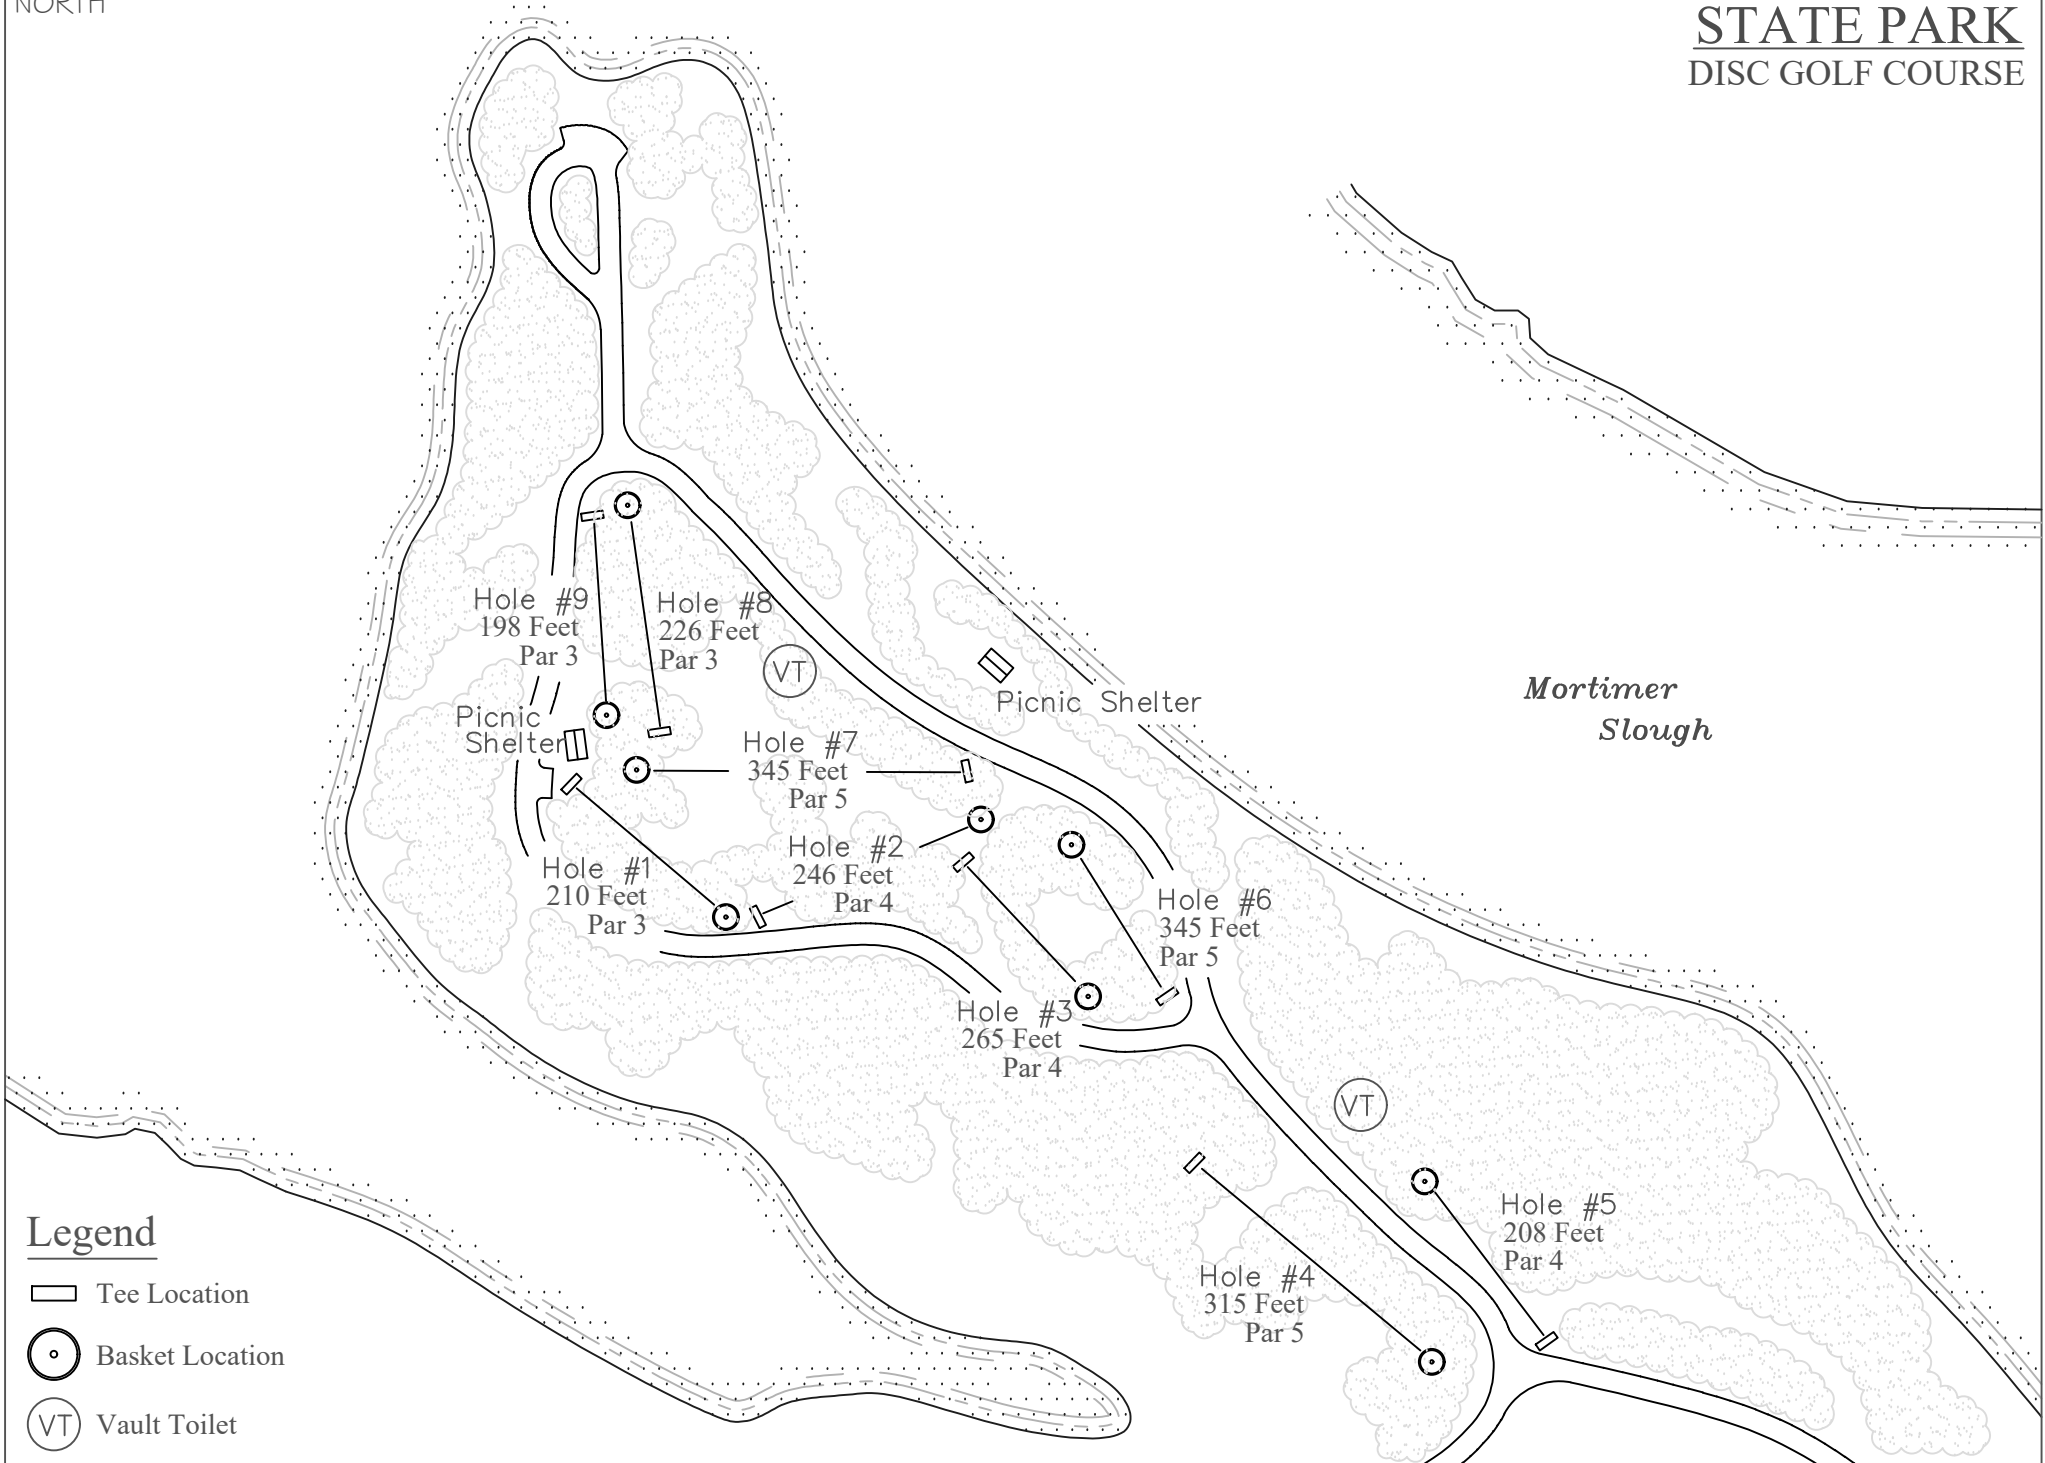

OAKWOOD LAKES

STATE PARK

DISC GOLF COURSE

Legend

-  Tee Location
-  Basket Location
-  Vault Toilet