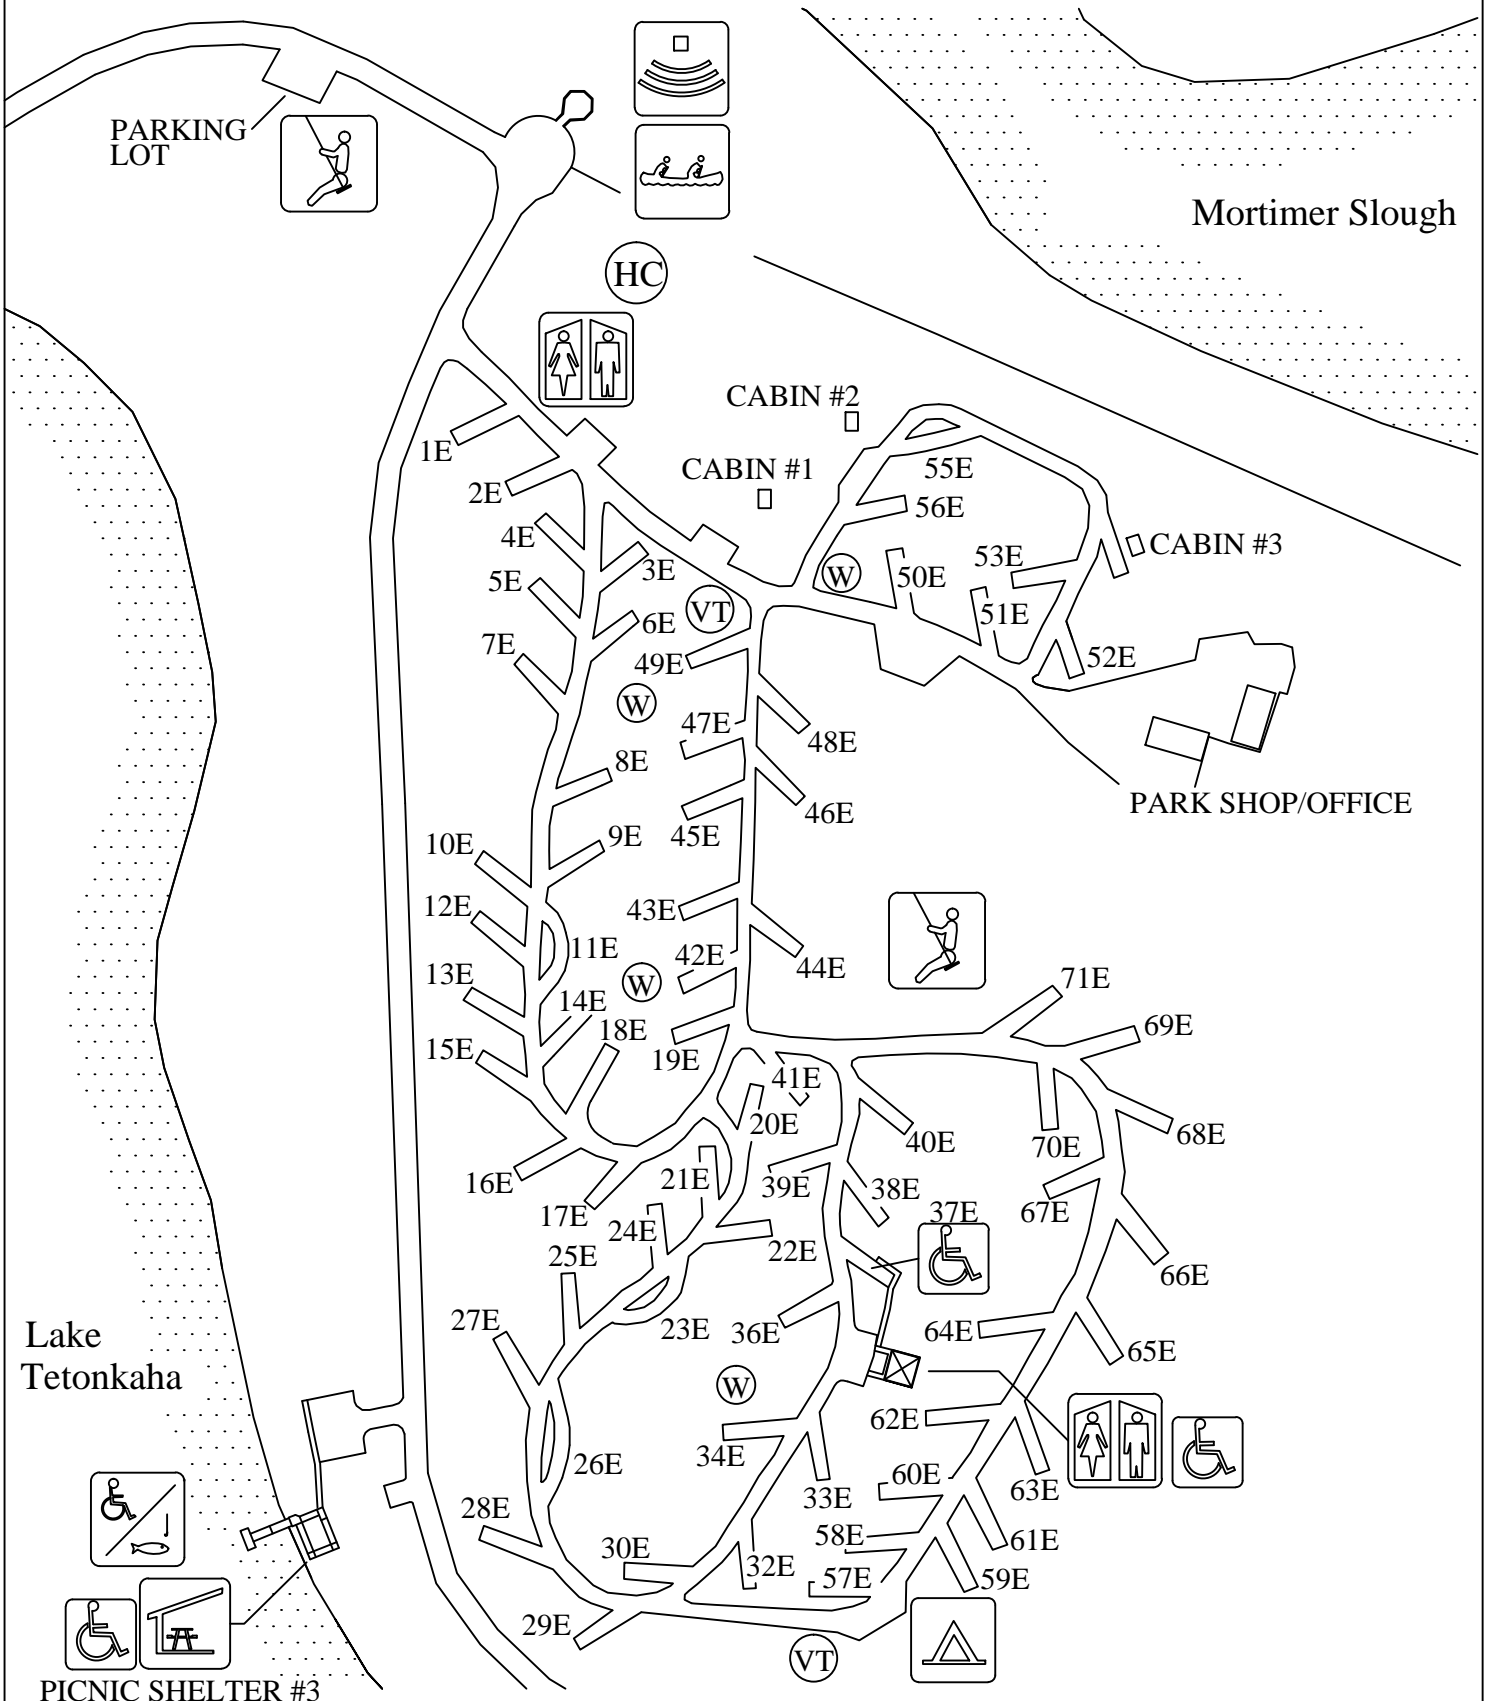

NORTH

# OAKWOOD LAKES STATE PARK

## CAMPGROUND #1

PARKING LOT

Mortimer Slough

(HC)

CABIN #2

CABIN #1

CABIN #3

PARK SHOP/OFFICE

Lake Tetonkaha

PICNIC SHELTER #3