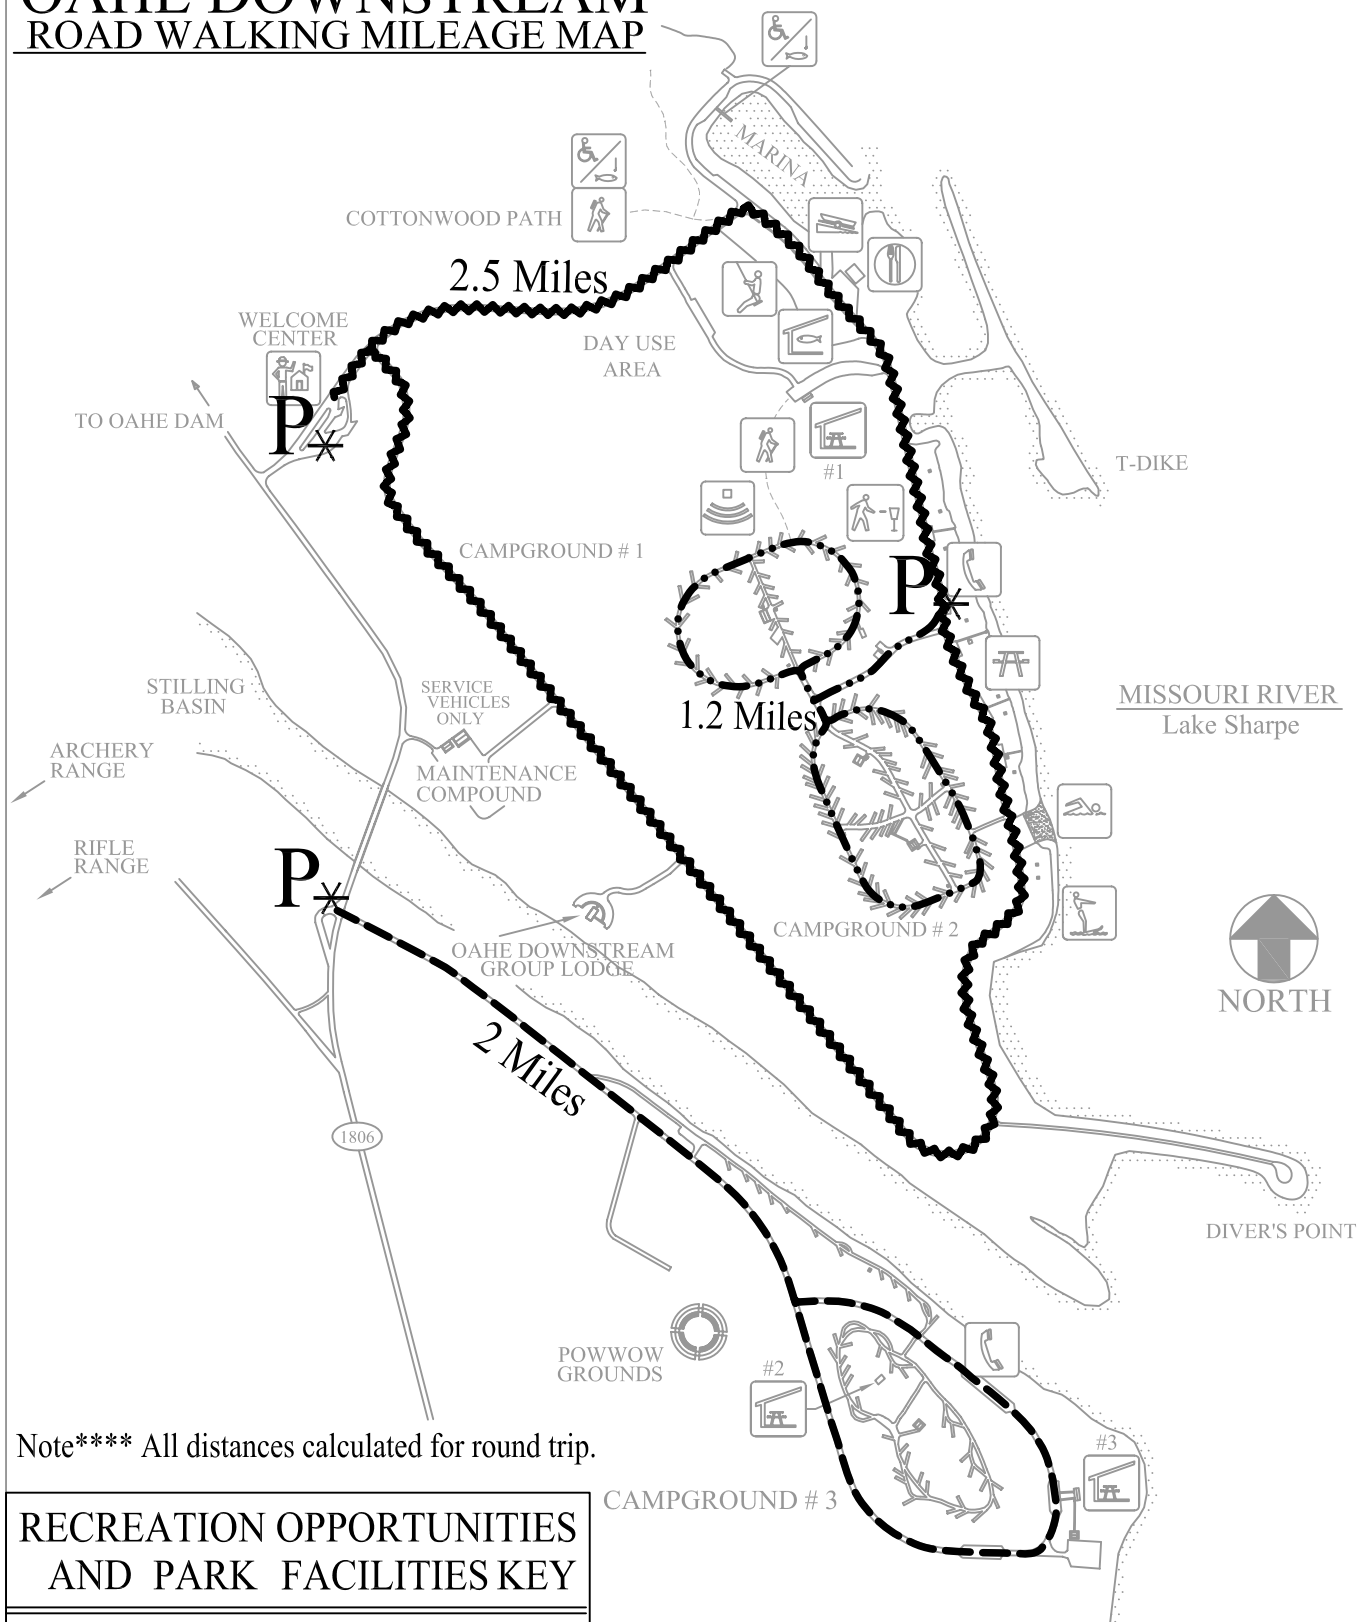

OAHE DOWNSTREAM ROAD WALKING MILEAGE MAP

Note**** All distances calculated for round trip.

RECREATION OPPORTUNITIES AND PARK FACILITIES KEY

PARKING AND START/FINISH	COMFORT STATION	HIKING TRAIL	BEACH
ACCESSIBLE FACILITIES	GROUP CAMPING AREA	ACCESSIBLE FISHING DOCK	BOAT RAMP
TELEPHONE	PICNIC AREA	HORSE TRAIL	SKI BEACH
ENTRANCE STATION	PICNIC SHELTER	AMPHITHEATER	BIKE TRAIL
HOST CAMPSITE	PLAYGROUND	DRINKING WATER	VAULT TOILET

WALKING SAFETY TIPS

- * WALK ON THE LEFT SIDE OF THE ROAD
- * WATCH FOR VEHICLES
- * SUPERVISE CHILDREN
- * WEAR REFLECTIVE CLOTHING