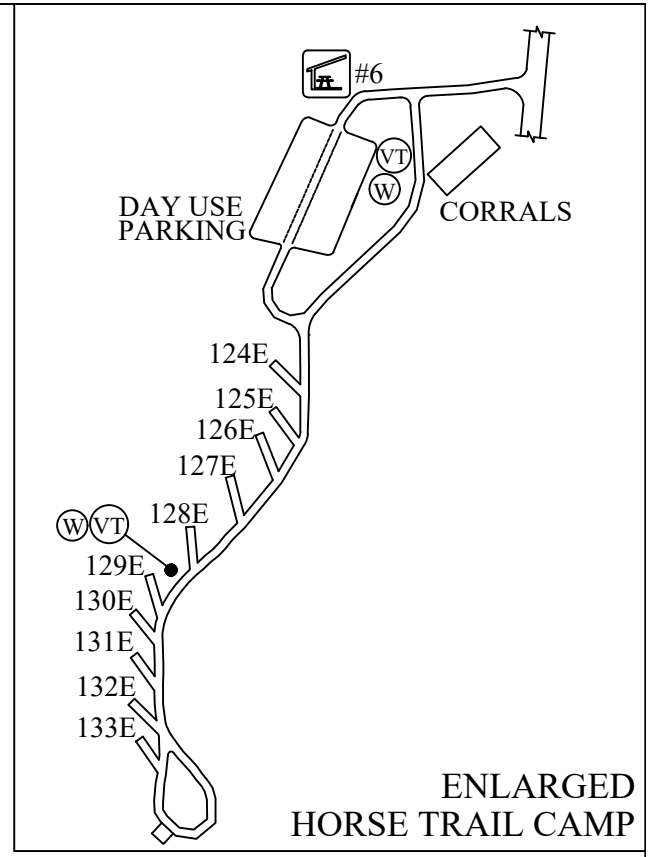

6 MILES TO CANTON

HORSE TRAIL CAMP

Creek

OVERLOOK TOWER

COUNTY ROAD 135

Sargeant

MODERN CABIN

LODGE

COUNTY ROAD 140

12 MILES TO I-29, EXIT #56

# NEWTON HILLS STATE PARK

ENLARGED HORSE TRAIL CAMP

## PARK LOCATION MAP