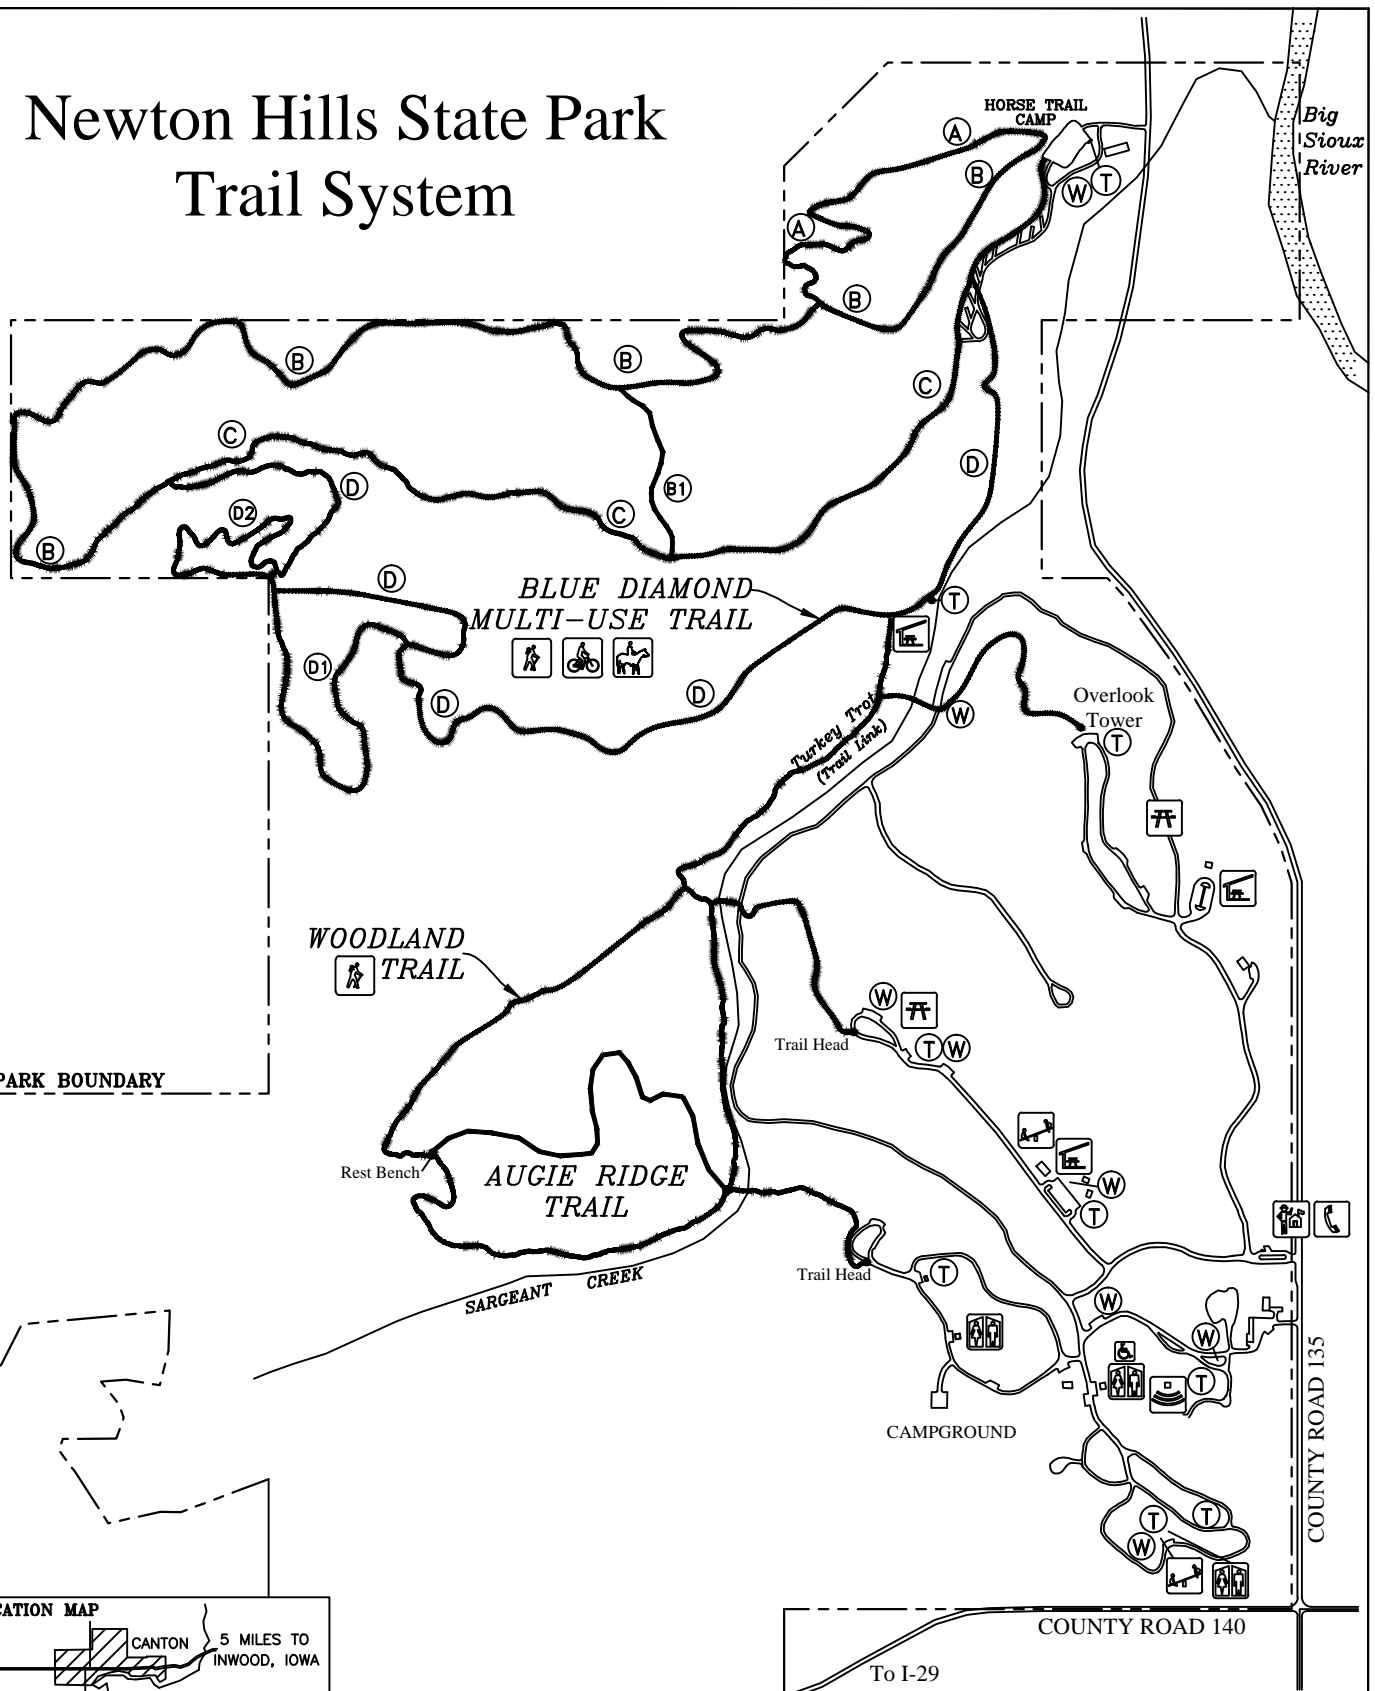

Newton Hills State Park Trail System

HIKING TRAIL	ENTRANCE STATION	AMPHITHEATER	TRAIL	 NORTH SCALE IN FEET 0 500 1000
BIKE TRAIL	TELEPHONE	PLAYGROUND	TOILET	
HORSE TRAIL	PICNIC AREA	PICNIC SHELTER	DRINKING WATER	
COMFORT STATION				