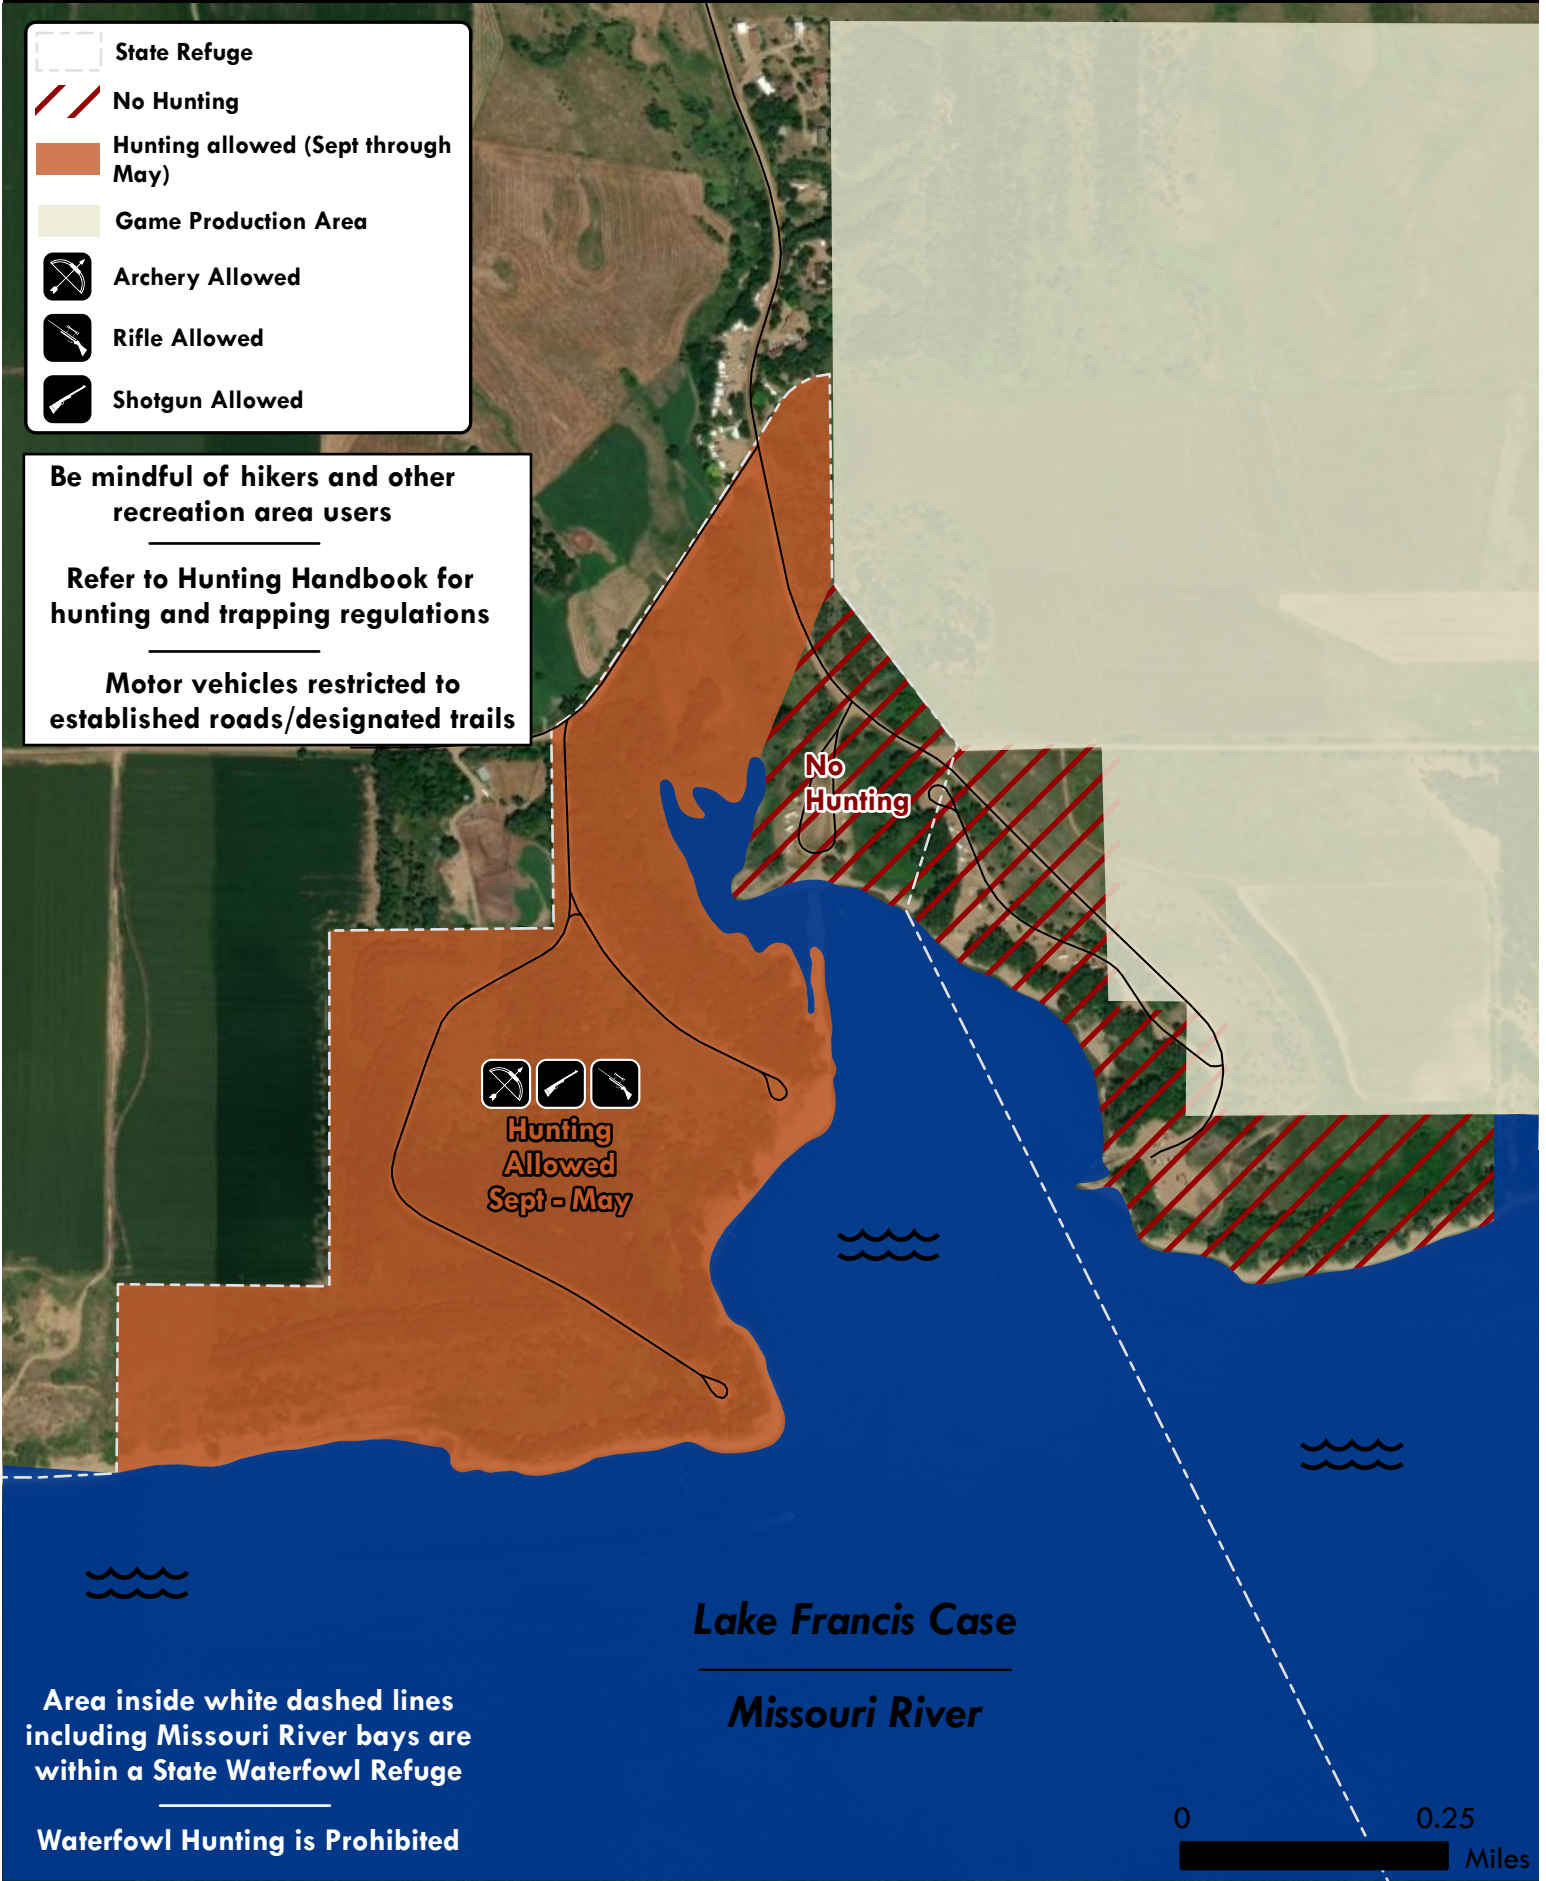

NORTH WHEELER RECREATION AREA HUNTING

-  State Refuge
-  No Hunting
-  Hunting allowed (Sept through May)
-  Game Production Area
-  Archery Allowed
-  Rifle Allowed
-  Shotgun Allowed

Be mindful of hikers and other recreation area users

Refer to Hunting Handbook for hunting and trapping regulations

Motor vehicles restricted to established roads/designated trails

  
**Hunting Allowed
 Sept - May**

**No
 Hunting**

Lake Francis Case

Missouri River

Area inside white dashed lines including Missouri River bays are within a State Waterfowl Refuge

Waterfowl Hunting is Prohibited