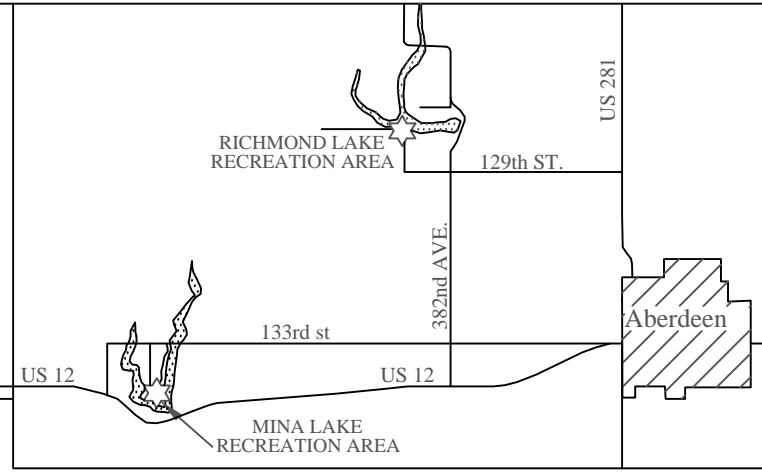

NORTH

L1

Modern Rental Lodge

MINA LAKE RECREATION AREA

MINA LAKE

PARK LOCATION MAP

Map Legend

Accessible Facilities

Accessible Fishing Dock

Amphitheater

Archery Trail

Bicycle Trail

Boat Ramp

Campground

Canoeing

Comfort Station

Cross-country Ski Trail

Disc Golf

Drinking Water

Dump Station

E

Electric Campsite

Entrance Station

Fish Cleaning Station