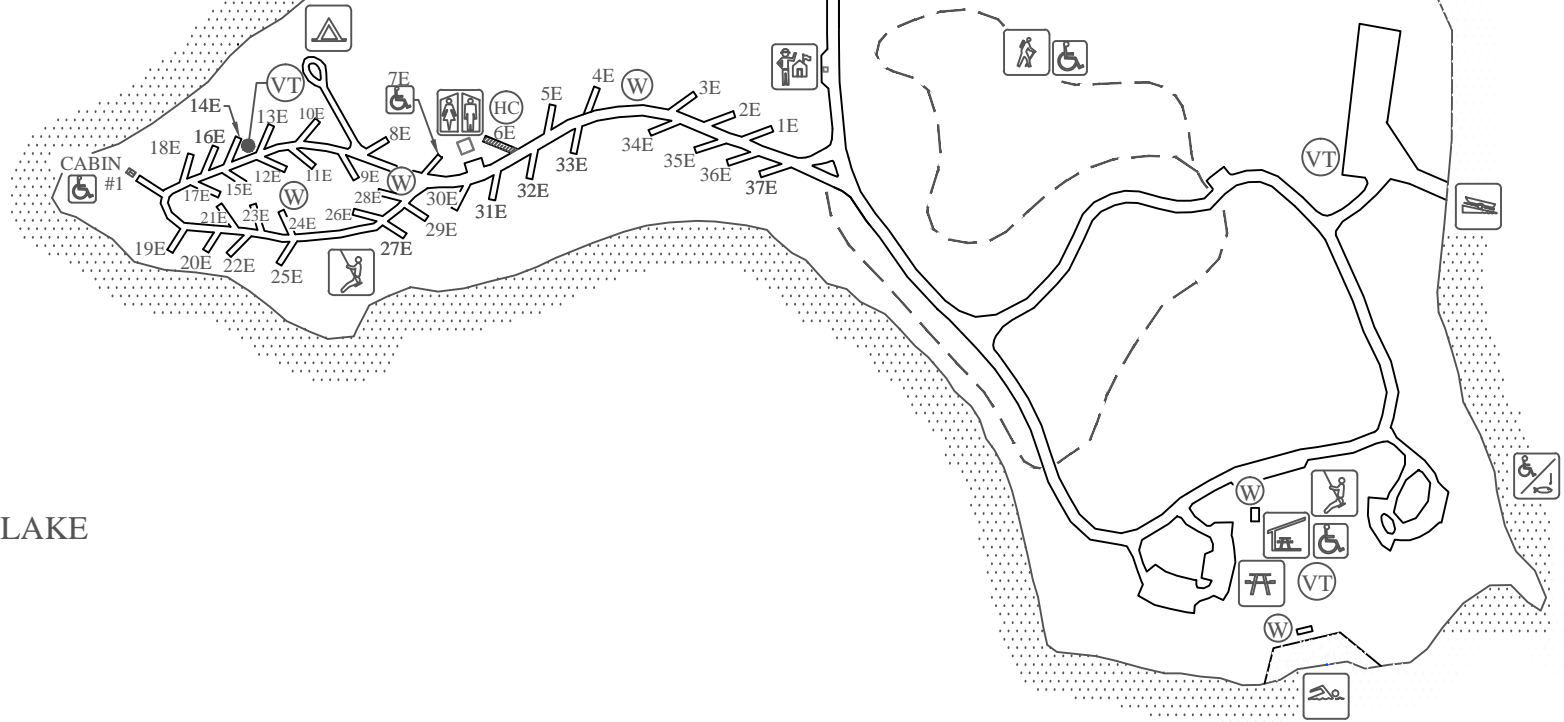

NORTH

L1

Modern Rental Lodge

MINA LAKE RECREATION AREA

MINA LAKE

PARK LOCATION MAP

Map Legend

Accessible Facilities

Accessible Fishing Dock

Amphitheater

Archery Trail

Bicycle Trail

Boat Ramp

Campground

Canoeing

Comfort Station

Cross-country Ski Trail

Disc Golf

Drinking Water

Dump Station

E

Electric Campsite

Entrance Station

Fish Cleaning Station

Fish Cleaning Table

Group Camping Area

Hiking Trail

Host Campsite
(non-reservable)

Horse Trail/Horse Camp

Playground

Picnic Area

Picnic Shelter