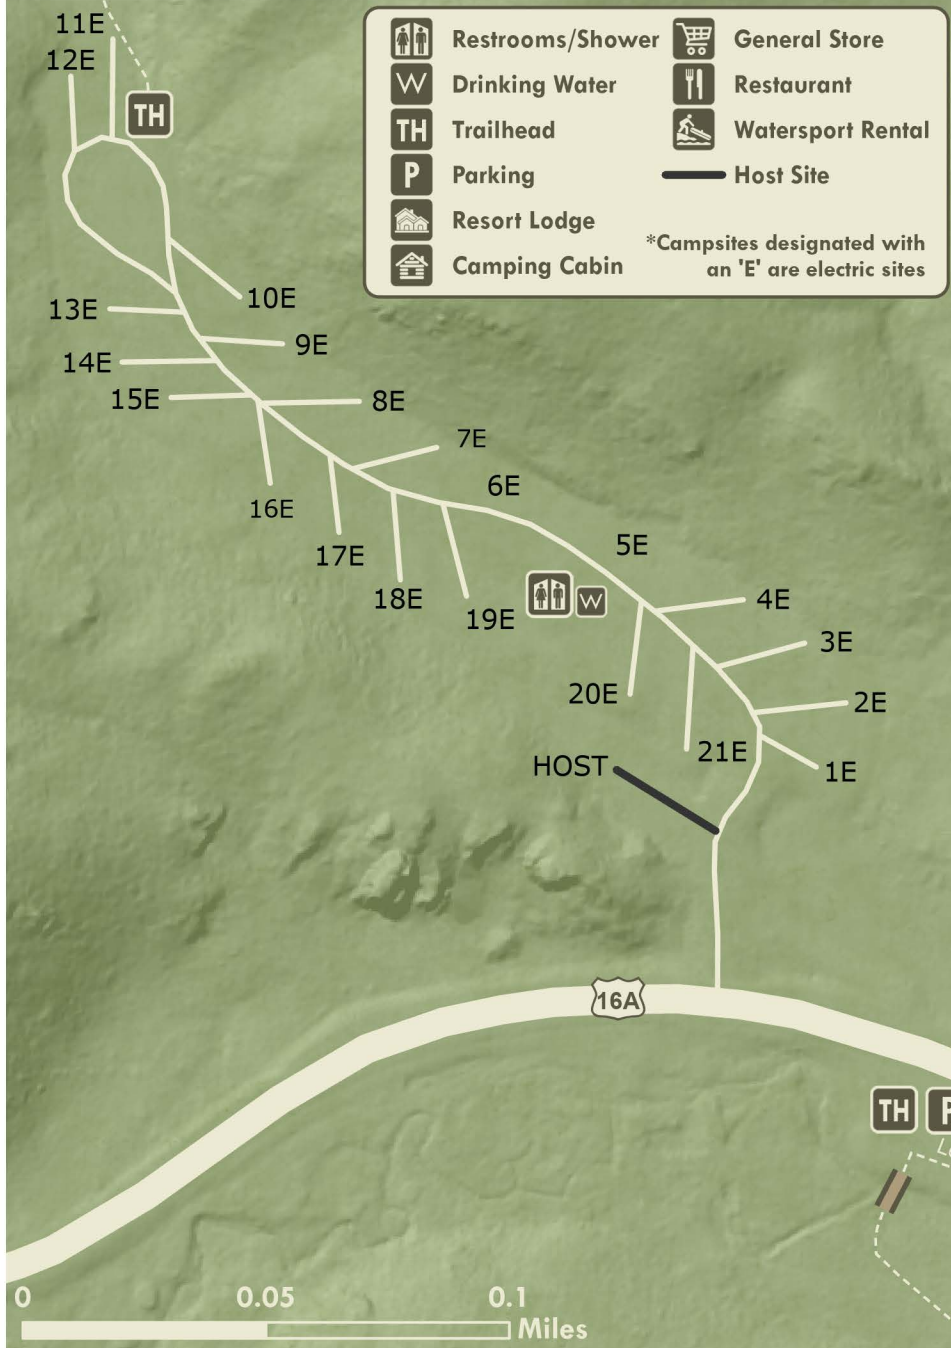

# LEGION LAKE CAMPGROUND

	Restrooms/Shower		General Store
	Drinking Water		Restaurant
	Trailhead		Watersport Rental
	Parking		Host Site
	Resort Lodge		
	Camping Cabin		

\*Campsites designated with an 'E' are electric sites

LEGION LAKE LODGE, RESORT CABINS, GENERAL STORE, AND WATERSPORT RENTALS