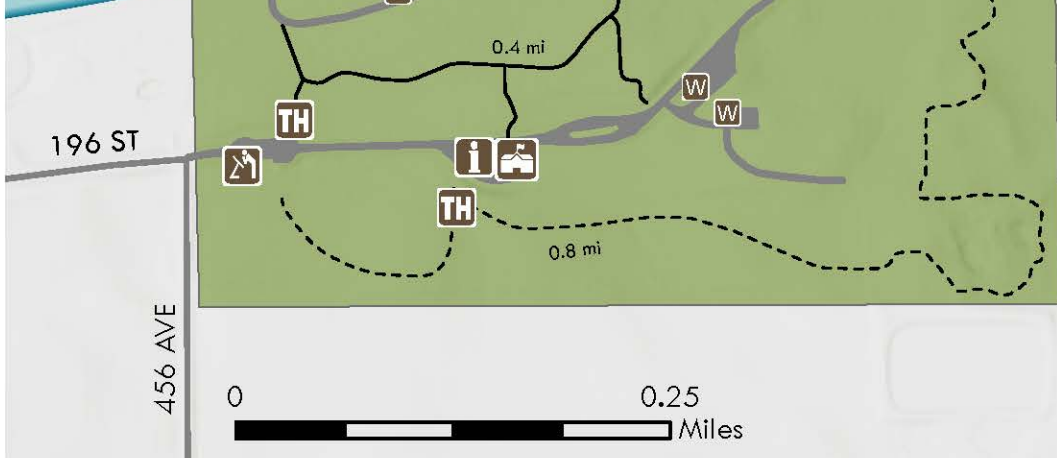

LAKE POINSETT HIKING TRAILS

March 2022
Arlington, SD

Lakeshore Trail, 0.4 mi		Woodland Trail, 0.5 mi	
Vista Trail, 2.4 mi			

Comfort Station	Picnic Area	Welcome Center
Drinking Water	Picnic Shelter	Swimming Beach
Information Kiosk	Trail Head	Boat Ramp
Interpretive Site	Vault Toilet	Park Boundary