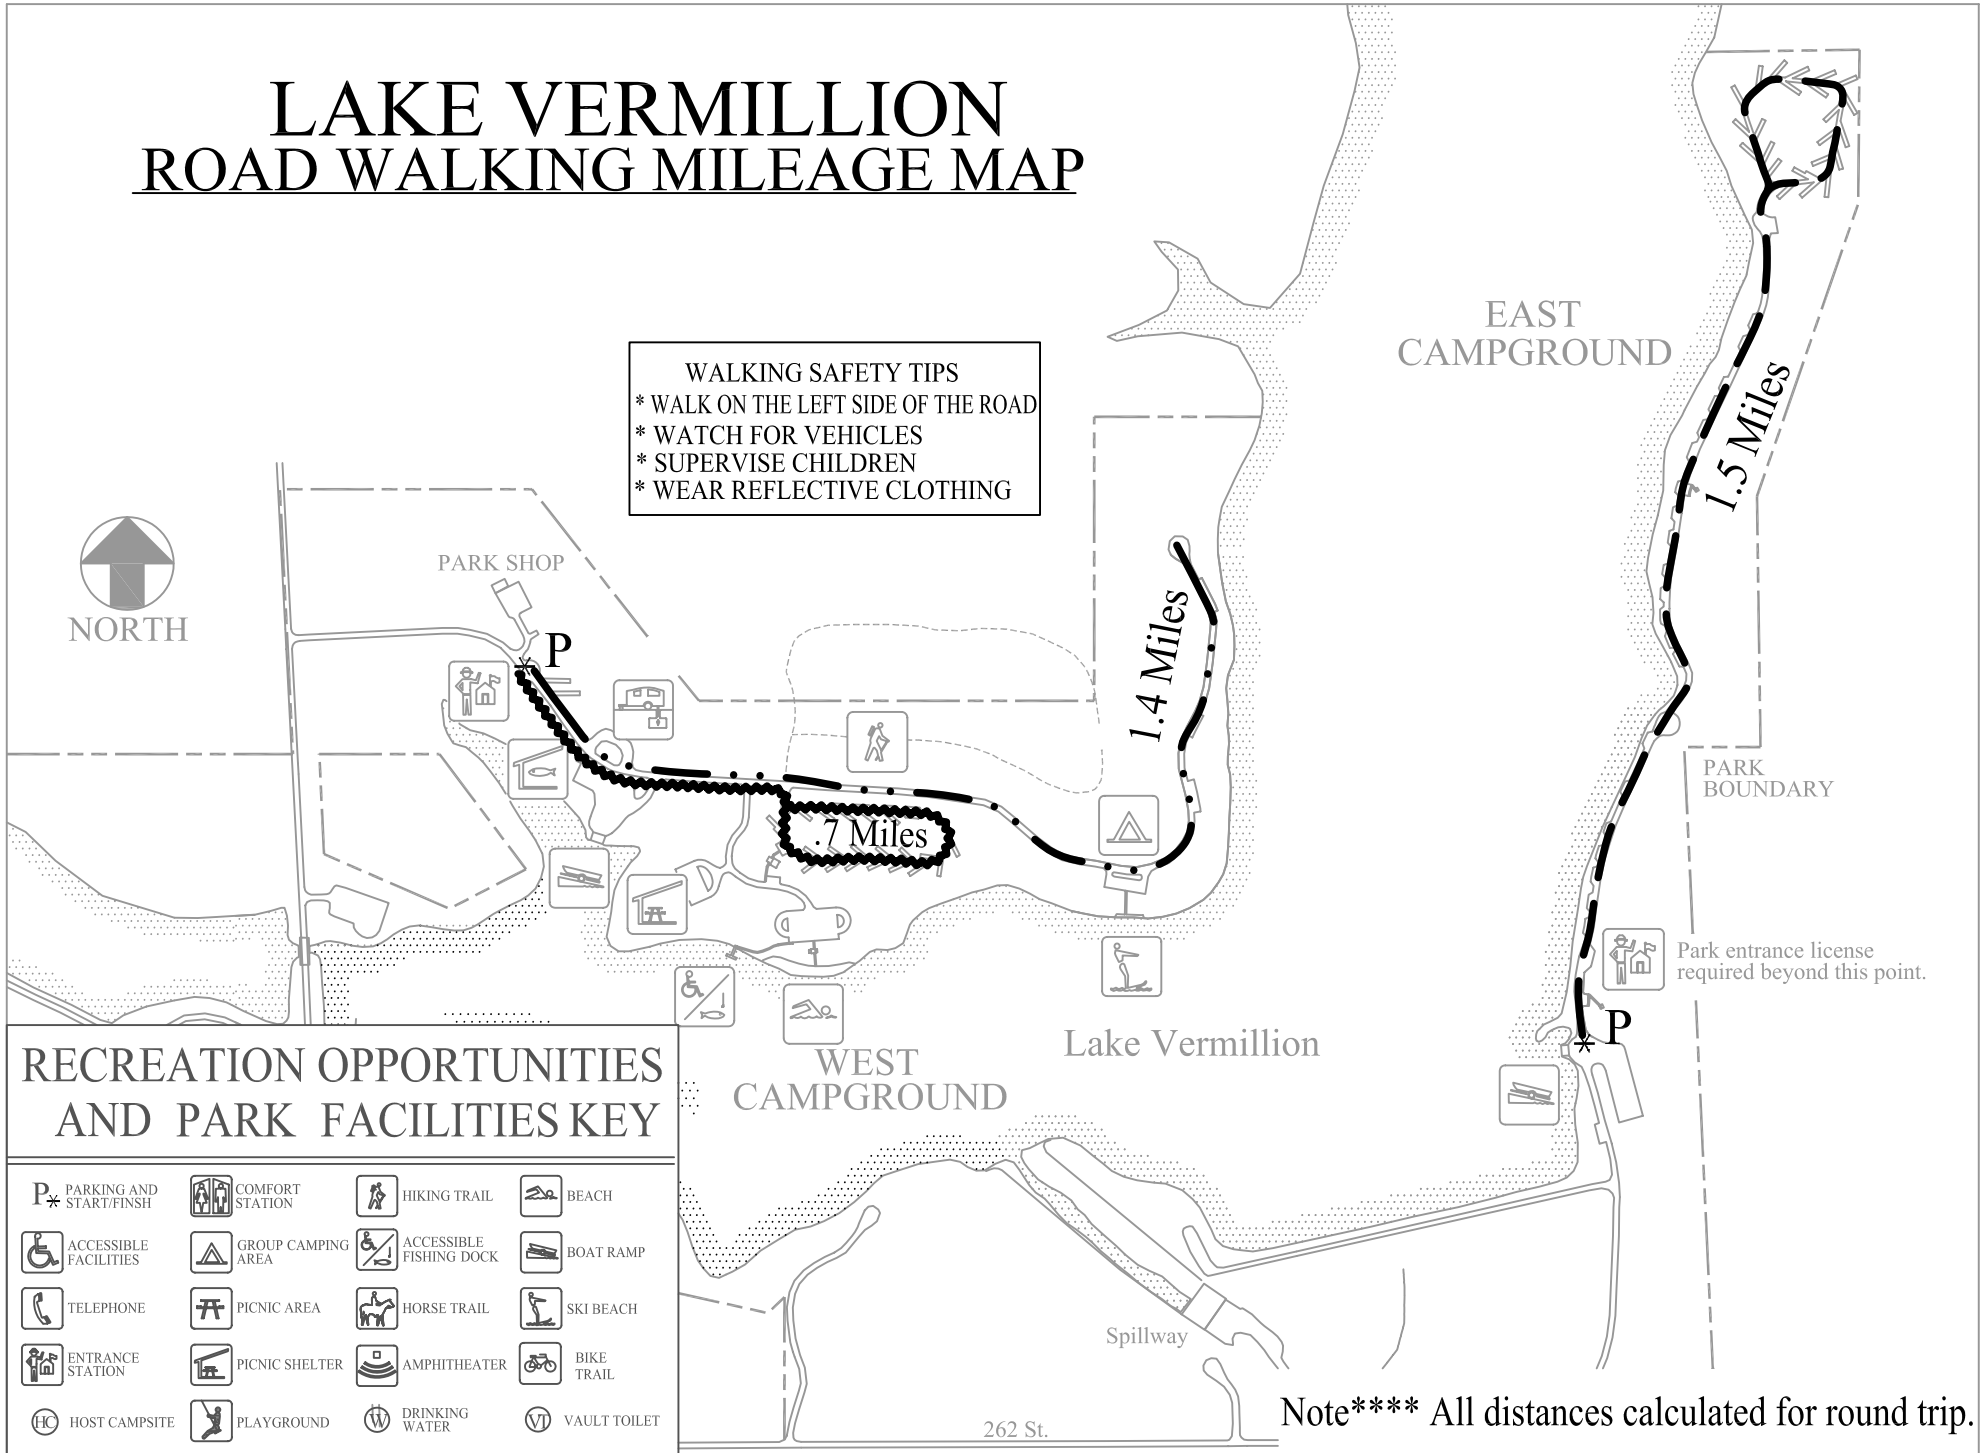

LAKE VERMILLION ROAD WALKING MILEAGE MAP

WALKING SAFETY TIPS
 * WALK ON THE LEFT SIDE OF THE ROAD
 * WATCH FOR VEHICLES
 * SUPERVISE CHILDREN
 * WEAR REFLECTIVE CLOTHING

RECREATION OPPORTUNITIES AND PARK FACILITIES KEY

PARKING AND START/FINISH	COMFORT STATION	HIKING TRAIL	BEACH
ACCESSIBLE FACILITIES	GROUP CAMPING AREA	ACCESSIBLE FISHING DOCK	BOAT RAMP
TELEPHONE	PICNIC AREA	HORSE TRAIL	SKI BEACH
ENTRANCE STATION	PICNIC SHELTER	AMPHITHEATER	BIKE TRAIL
HOST CAMPSITE	PLAYGROUND	DRINKING WATER	VAULT TOILET

Note**** All distances calculated for round trip.