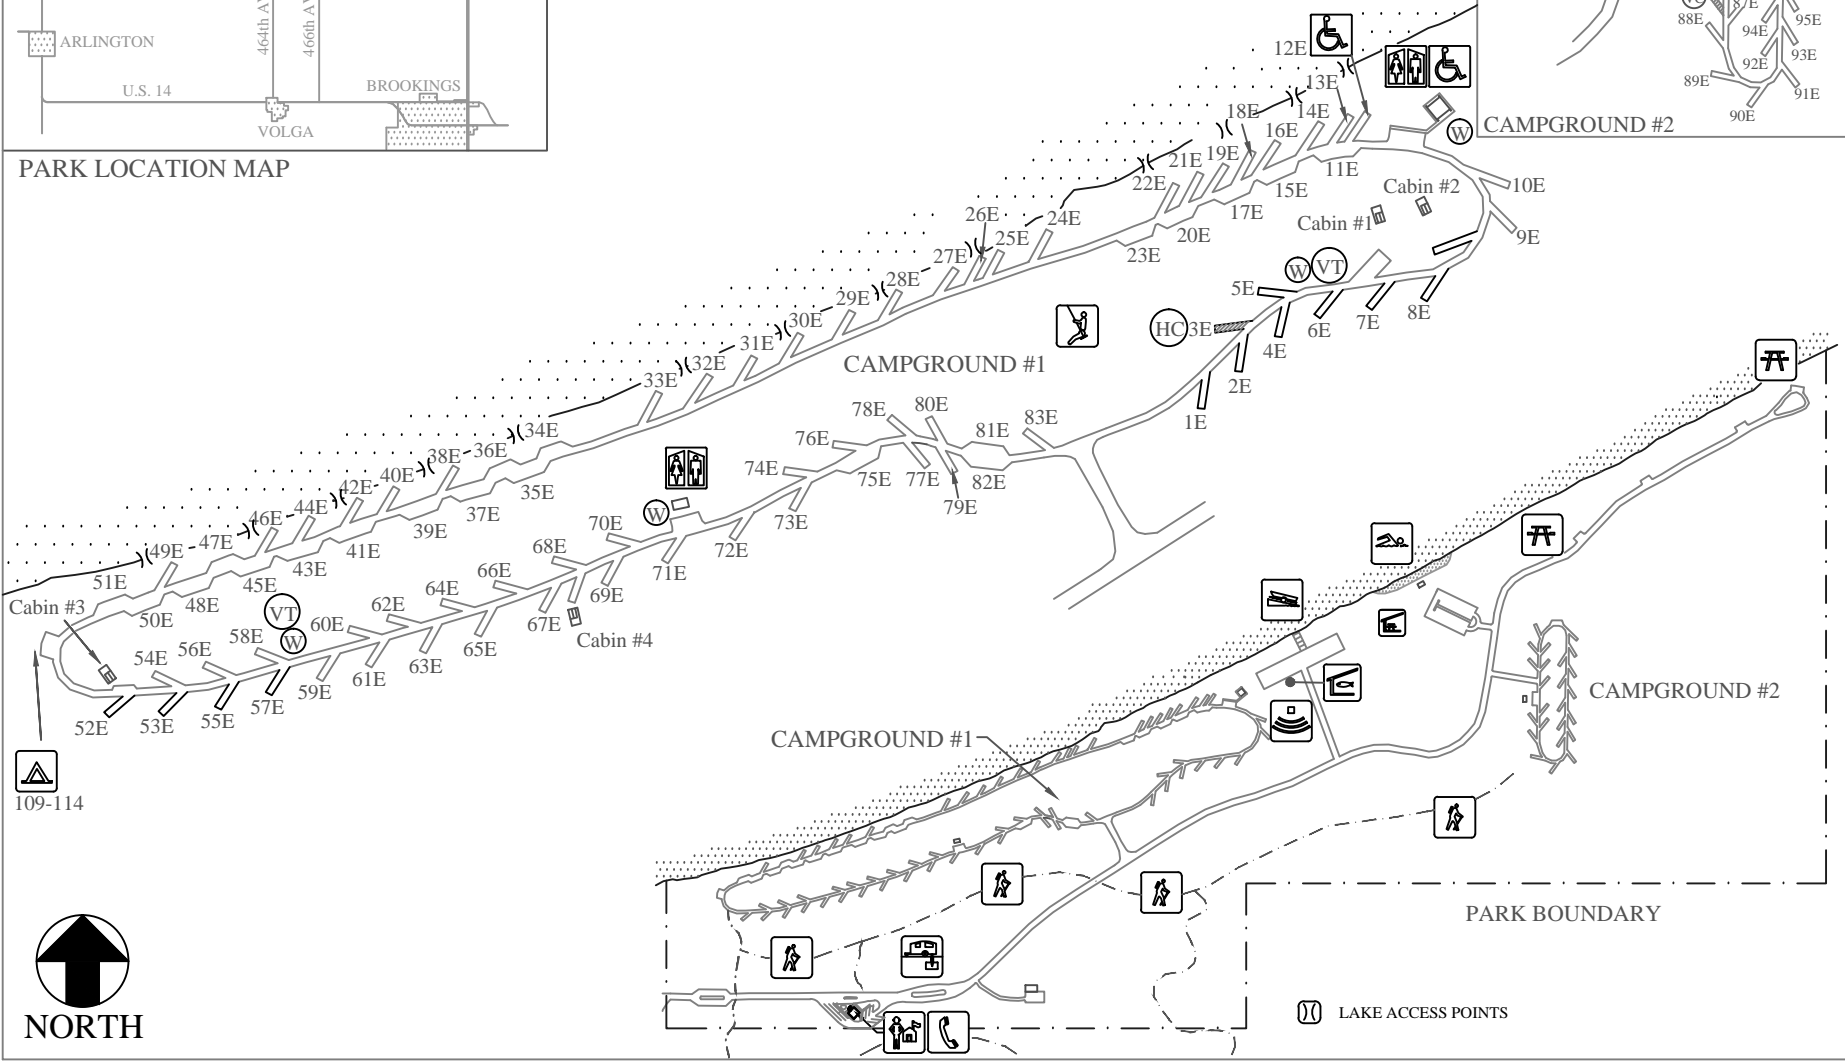

LAKE POINSETT RECREATION AREA

PARK LOCATION MAP

109-114