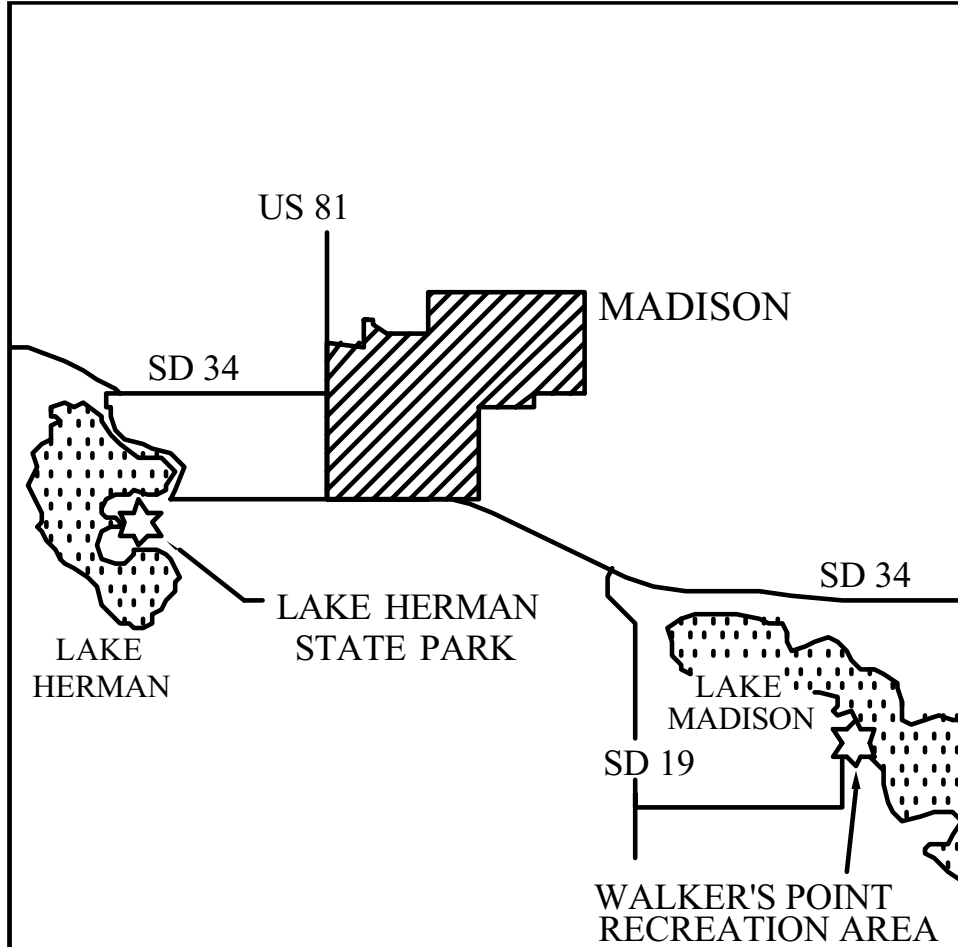

Location Map

Lake Herman State Park
2 miles W of Madison off SD 34
☎ (605) 256-5003

South Dakota
State Parks
www.sdgp.info/Parks