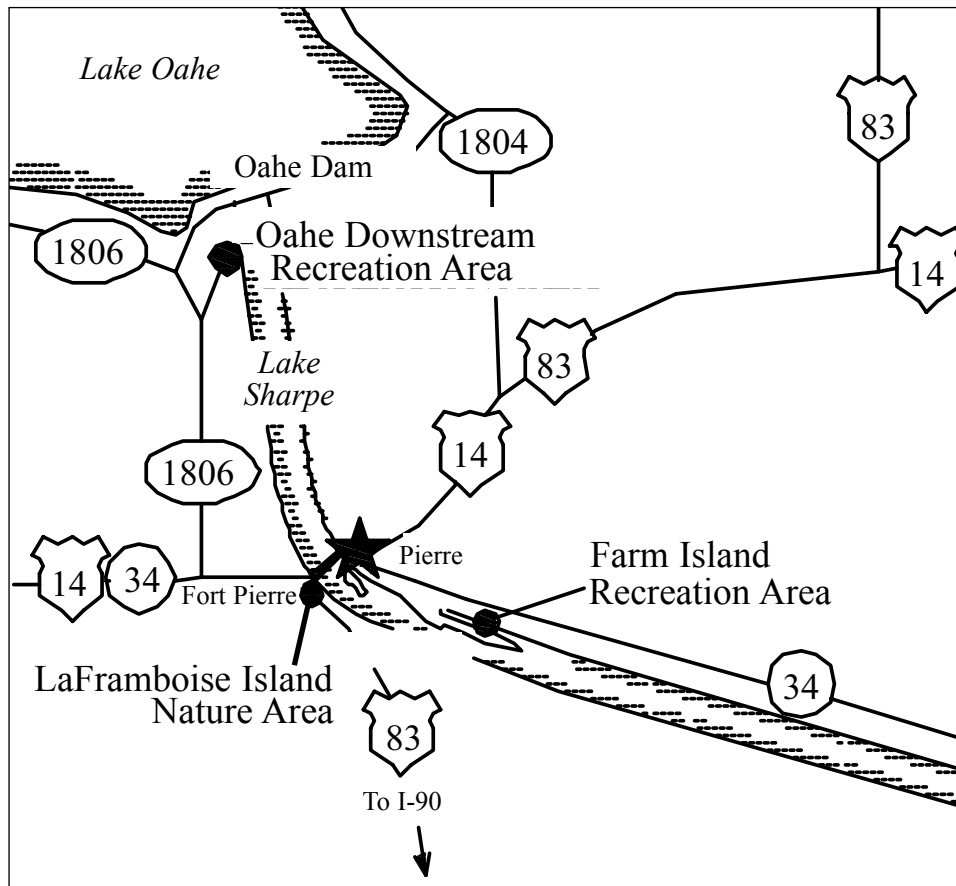

Location Map

LaFramboise Island Nature Area

SW side of the city of Pierre

☎ (605) 223-7722

South Dakota
State Parks
www.sdgap.info/Parks