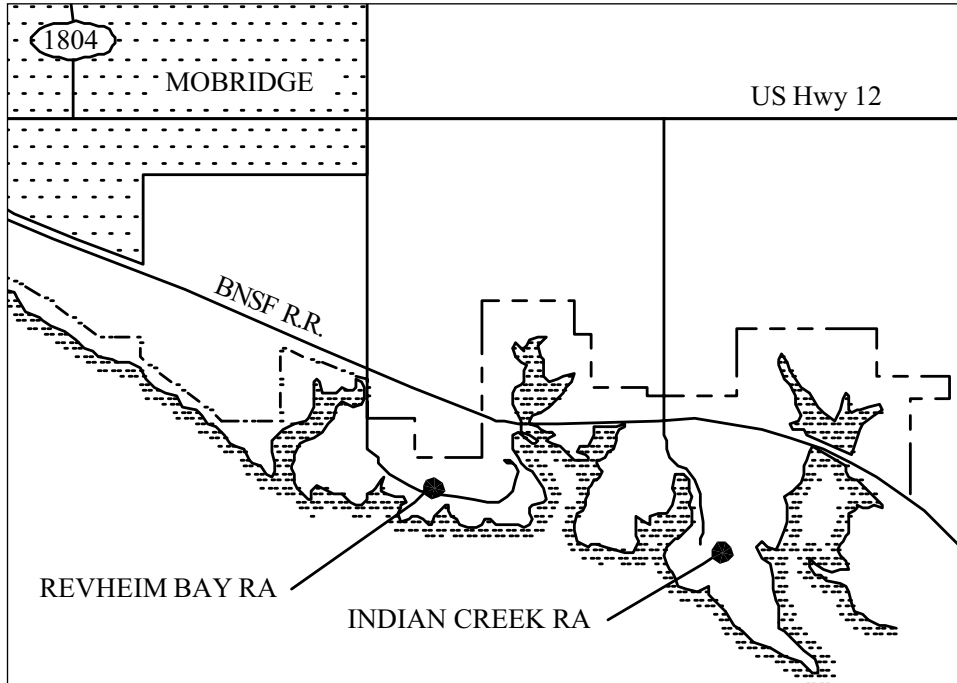

Location Map

Indian Creek Recreation Area

2 miles SE of Mobridge off US 12

☎ (605) 845-7112

South Dakota
State Parks
www.sdgfp.info/Parks