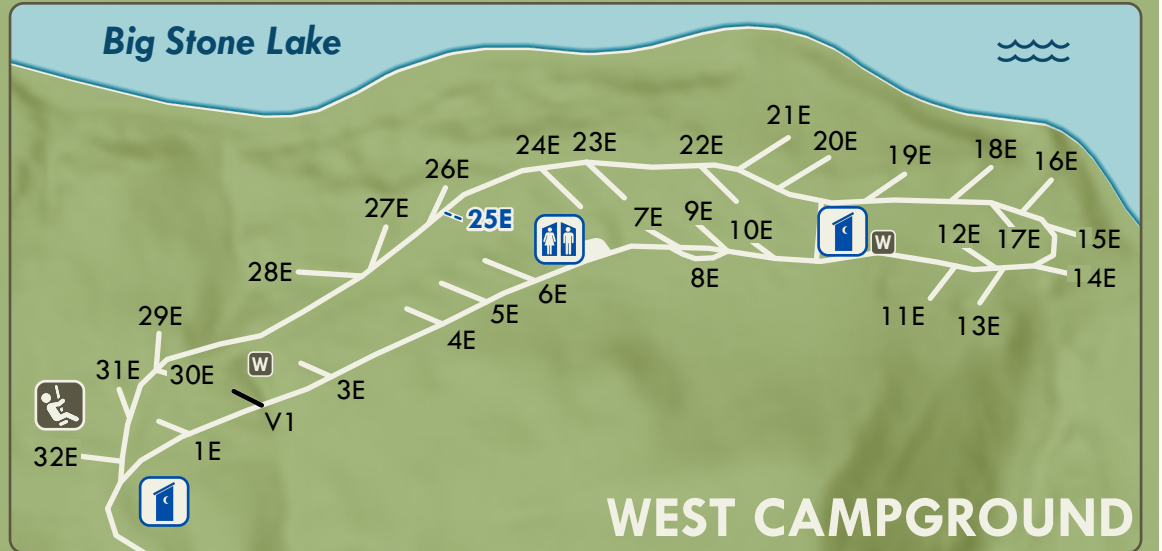

Download Maps and Go Paperless!

Download the free Go Outdoors SD mobile app to take maps offline, show your GPS location on trails and add waypoints on your smartphone or tablet.

*Campsites designated with an 'E' are electric sites

EAST CAMPGROUND

Big Stone Lake

WEST CAMPGROUND