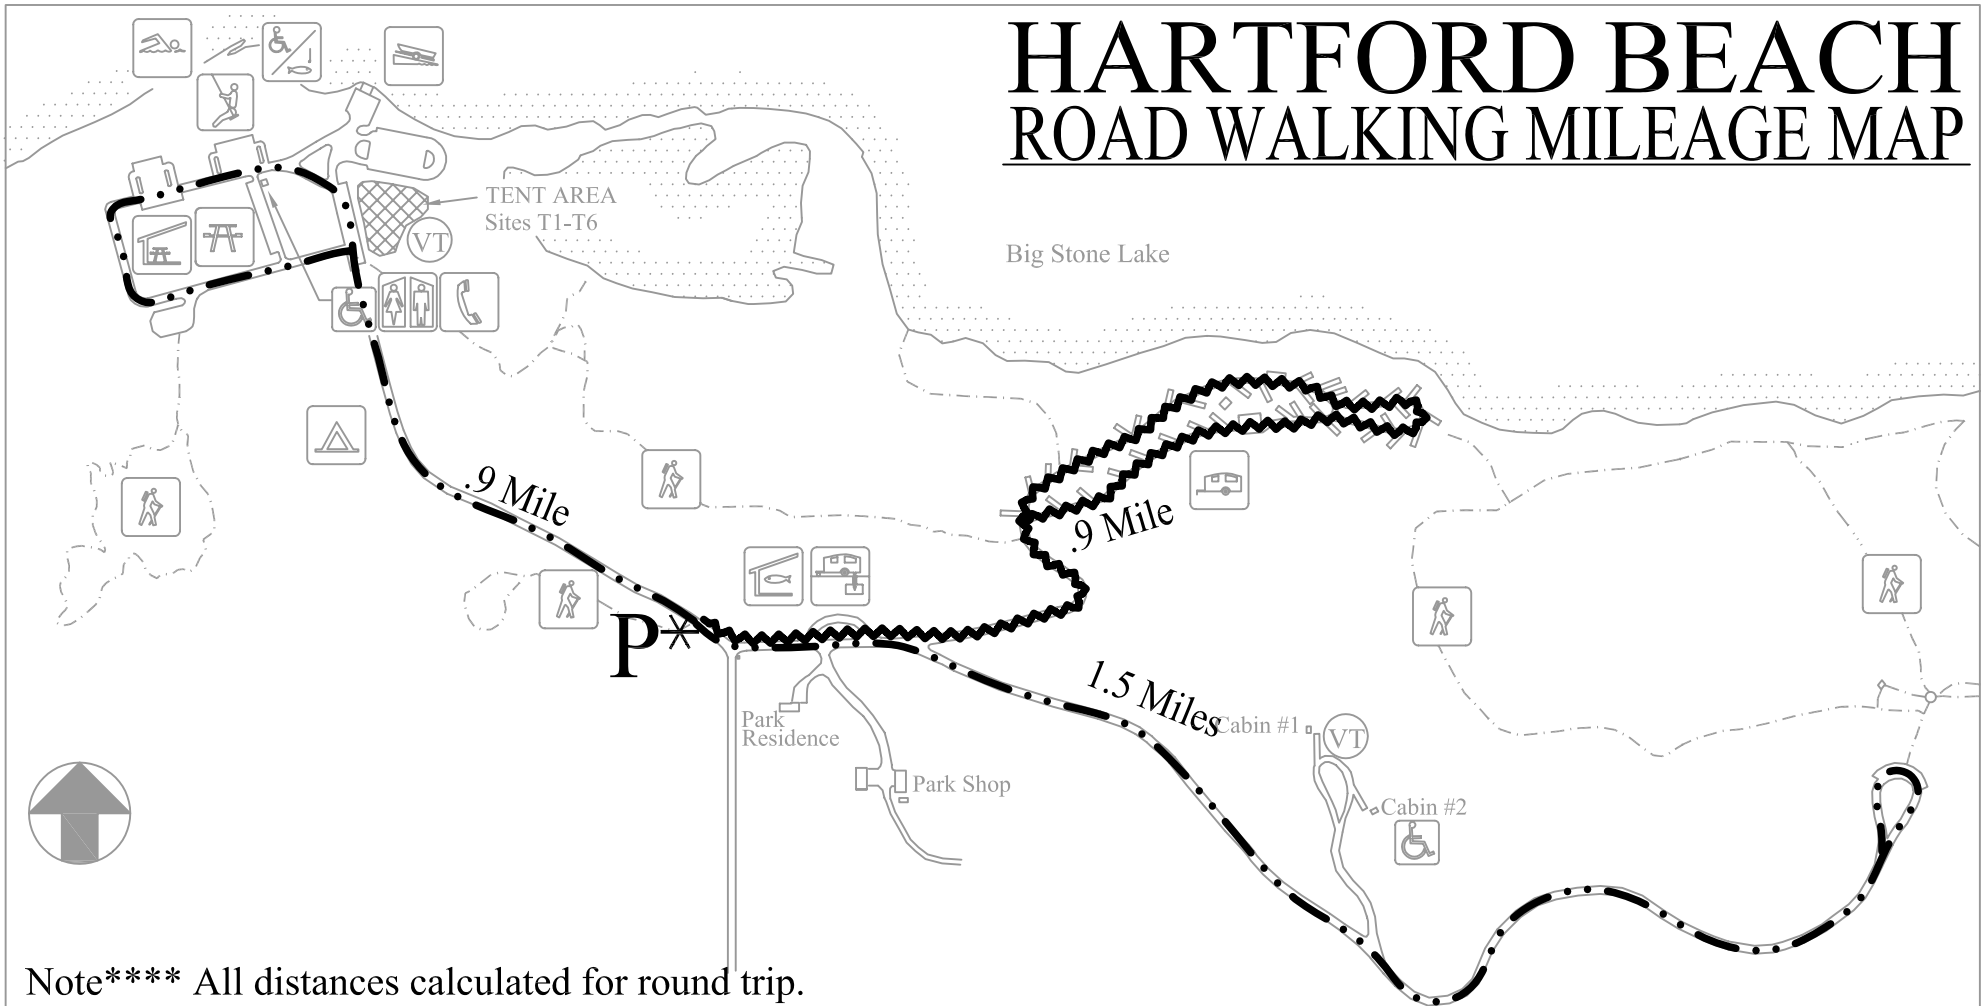

HARTFORD BEACH ROAD WALKING MILEAGE MAP

Note**** All distances calculated for round trip.

- ### WALKING SAFETY TIPS
- * WALK ON THE LEFT SIDE OF THE ROAD
 - * WATCH FOR VEHICLES
 - * SUPERVISE CHILDREN
 - * WEAR REFLECTIVE CLOTHING

RECREATION OPPORTUNITIES AND PARK FACILITIES KEY

P* PARKING AND START/FINISH	COMFORT STATION	HIKING TRAIL	BEACH
ACCESSIBLE FACILITIES	GROUP CAMPING AREA	ACCESSIBLE FISHING DOCK	BOAT RAMP
TELEPHONE	PICNIC AREA	HORSE TRAIL	SKI BEACH
ENTRANCE STATION	PICNIC SHELTER	AMPHITHEATER	BIKE TRAIL
HOST CAMPSITE	PLAYGROUND	DRINKING WATER	VAULT TOILET