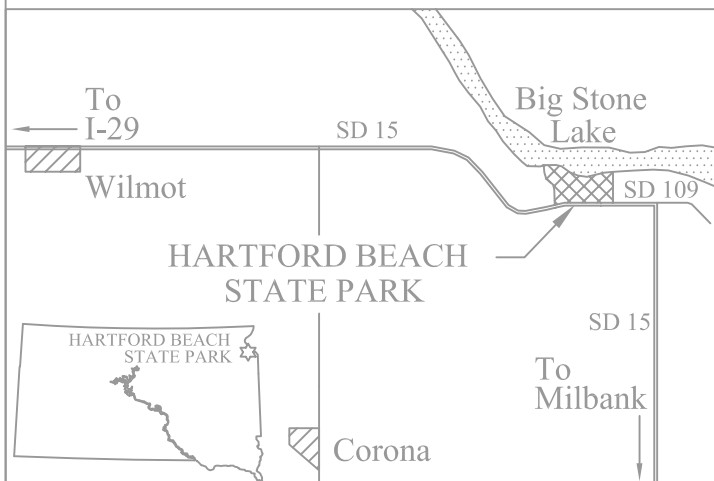

HARTFORD BEACH ROAD WALKING MILEAGE MAP

Note**** All distances calculated for round trip.

- ### WALKING SAFETY TIPS
- * WALK ON THE LEFT SIDE OF THE ROAD
 - * WATCH FOR VEHICLES
 - * SUPERVISE CHILDREN
 - * WEAR REFLECTIVE CLOTHING

RECREATION OPPORTUNITIES AND PARK FACILITIES KEY

P* PARKING AND START/FINISH	COMFORT STATION	HIKING TRAIL	BEACH
ACCESSIBLE FACILITIES	GROUP CAMPING AREA	ACCESSIBLE FISHING DOCK	BOAT RAMP
TELEPHONE	PICNIC AREA	HORSE TRAIL	SKI BEACH
ENTRANCE STATION	PICNIC SHELTER	AMPHITHEATER	BIKE TRAIL
HOST CAMPSITE	PLAYGROUND	DRINKING WATER	VAULT TOILET