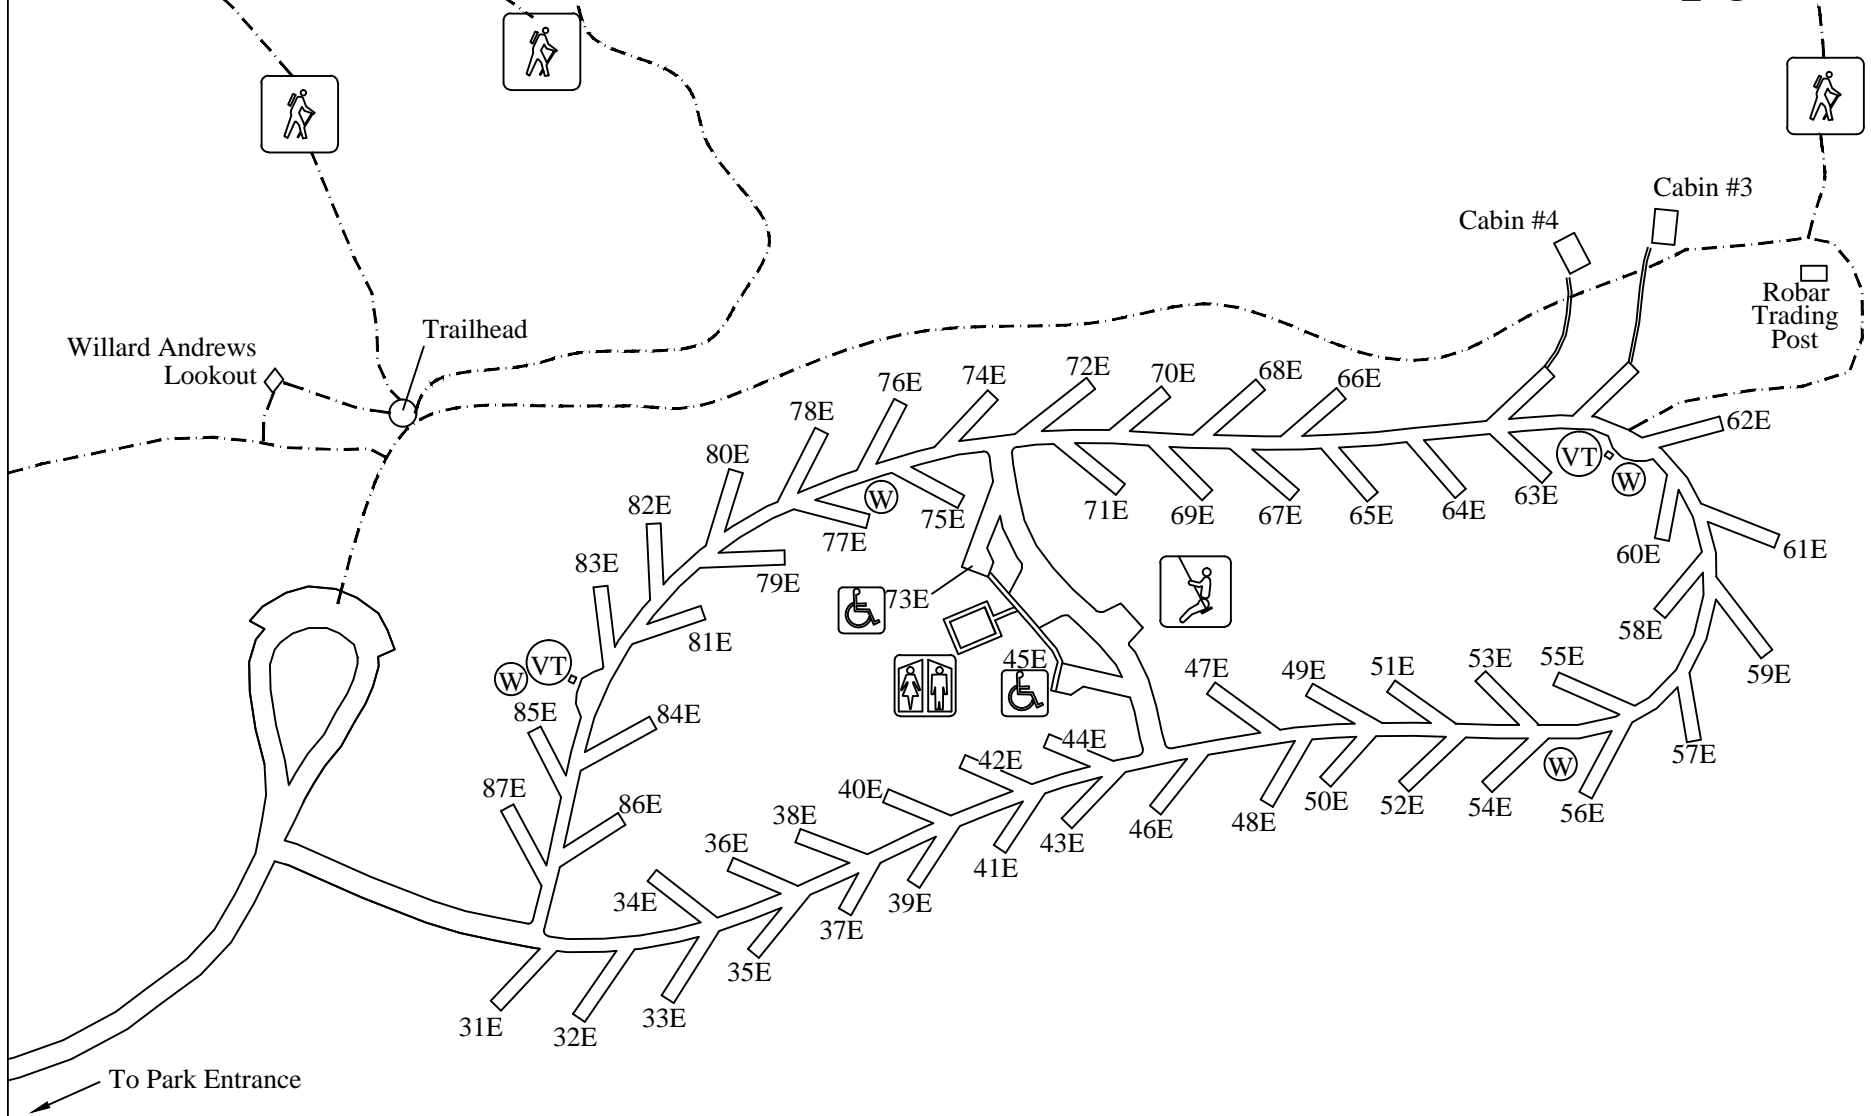

## Park Location Map

# Map Legend

Accessible Facilities

Accessible Fishing Dock

Amphitheater

Archery Trail

Bicycle Trail

Boat Ramp

Campground

Canoeing

Comfort Station

Cross-country Ski Trail

Disc Golf

Drinking Water

Dump Station

**E**

Electric Campsite

Entrance Station

Fish Cleaning Station

Fish Cleaning Table

Group Camping Area

Hiking Trail

Host Campsite  
(non-reservable)

Horse Trail/Horse Camp

Playground