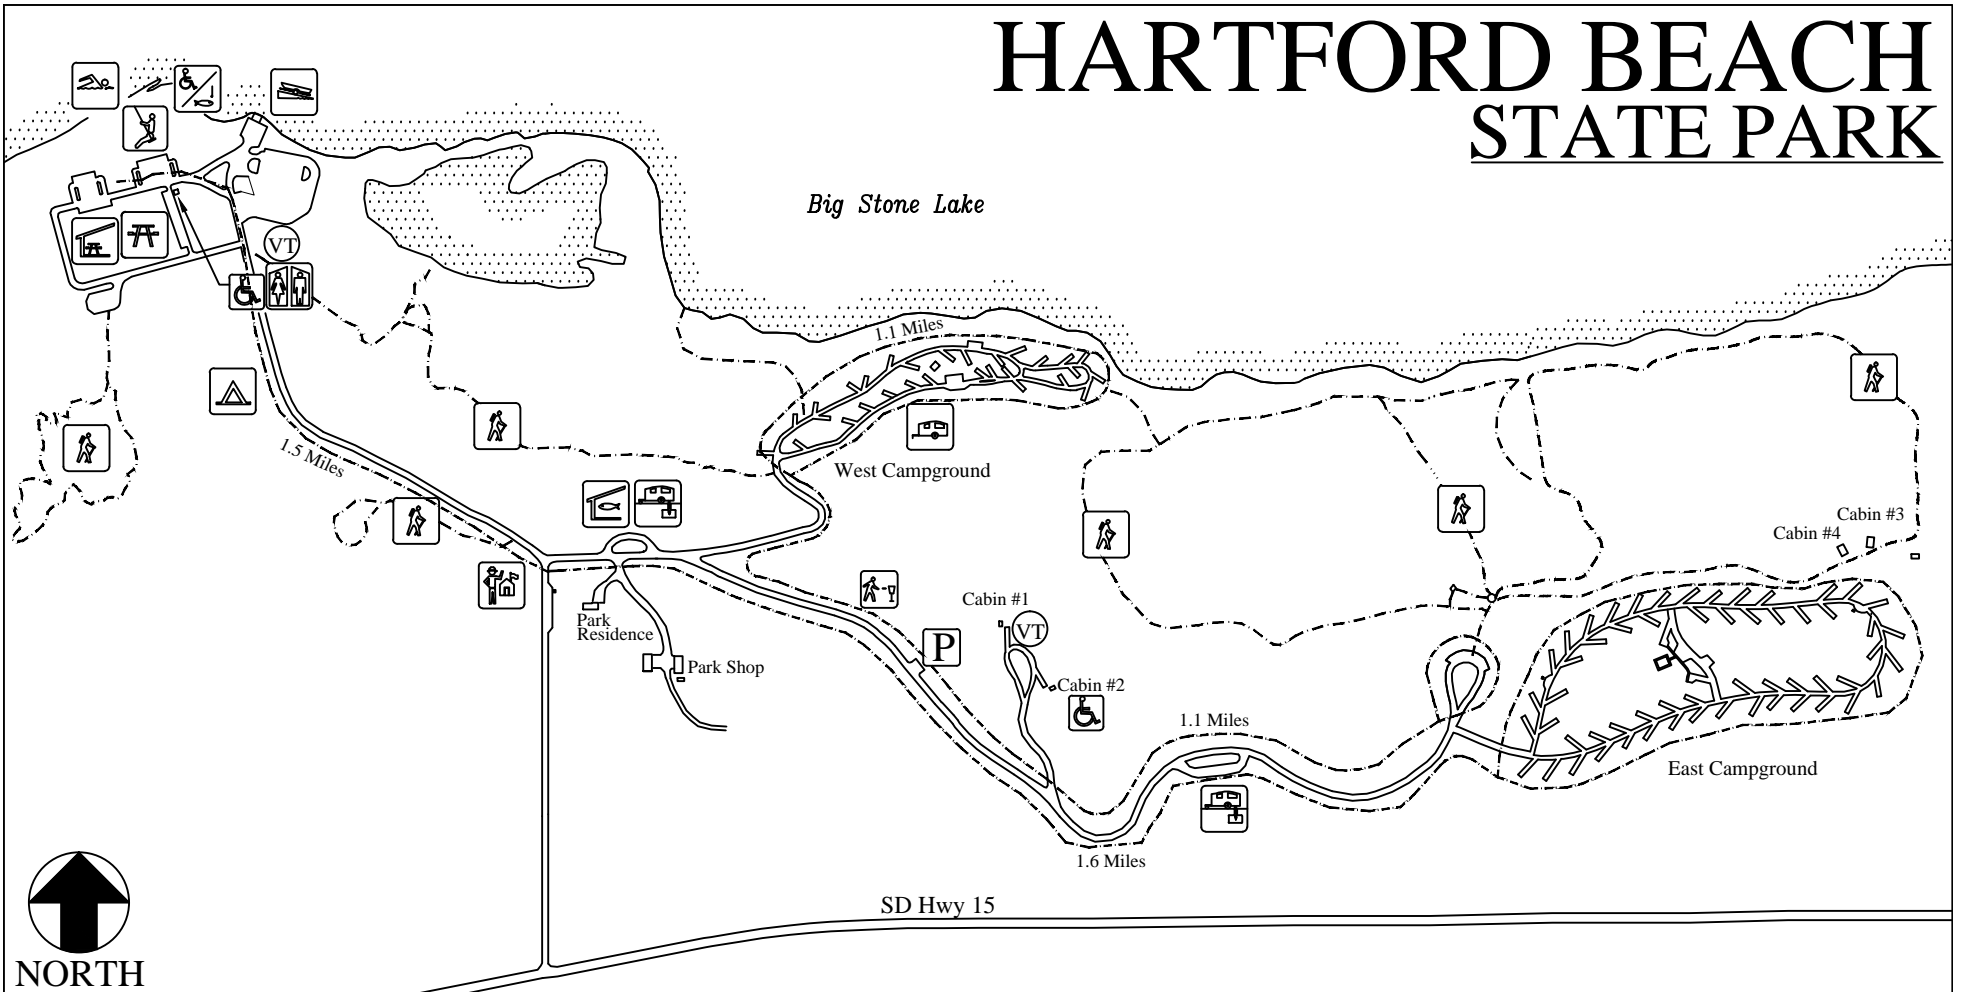

# HARTFORD BEACH STATE PARK

NORTH

## Park Location Map

# HARTFORD BEACH STATE PARK

# Map Legend

Accessible Facilities

Accessible Fishing Dock

Amphitheater

Archery Trail

Bicycle Trail

Boat Ramp

Campground