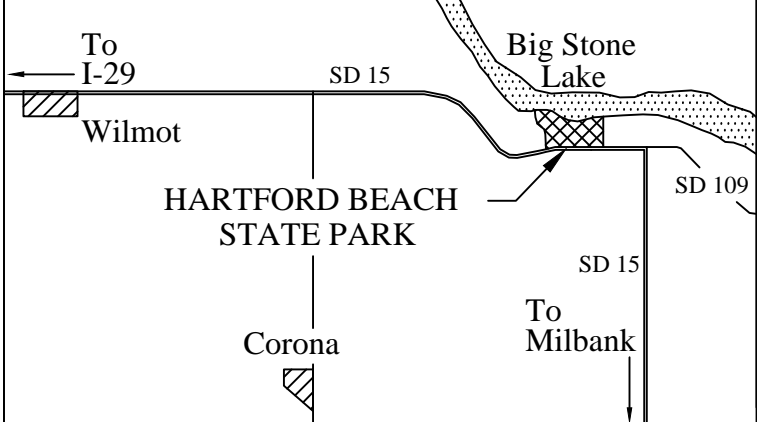

# HARTFORD BEACH STATE PARK

NORTH

## Park Location Map

# HARTFORD BEACH STATE PARK

# Map Legend

Accessible Facilities

Accessible Fishing Dock

Amphitheater

Archery Trail

Bicycle Trail

Boat Ramp

Campground