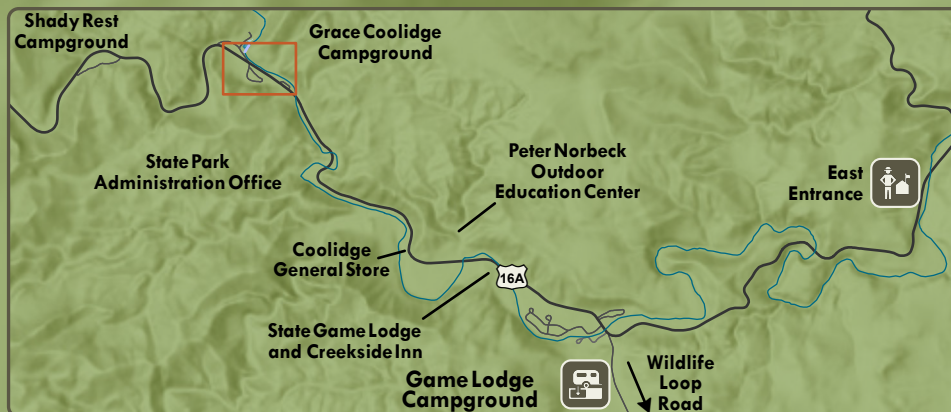

GRACE COOLIDGE CAMPGROUND

Grace Coolidge Walk-in Fishing Area

*Campsites designated with an 'E' are electric sites

-  Dump Station
-  Entrance Booth
-  Restrooms/Shower
-  Tent-Only Site
-  Vault Toilet
-  Water
-  Accessible Site
-  Host Site
-  Hiking Trail
-  Park Boundary

Download Maps and Go Paperless!

Download the free Go Outdoors SD mobile app to take maps offline, show your GPS location on trails and add waypoints on your smartphone or tablet.