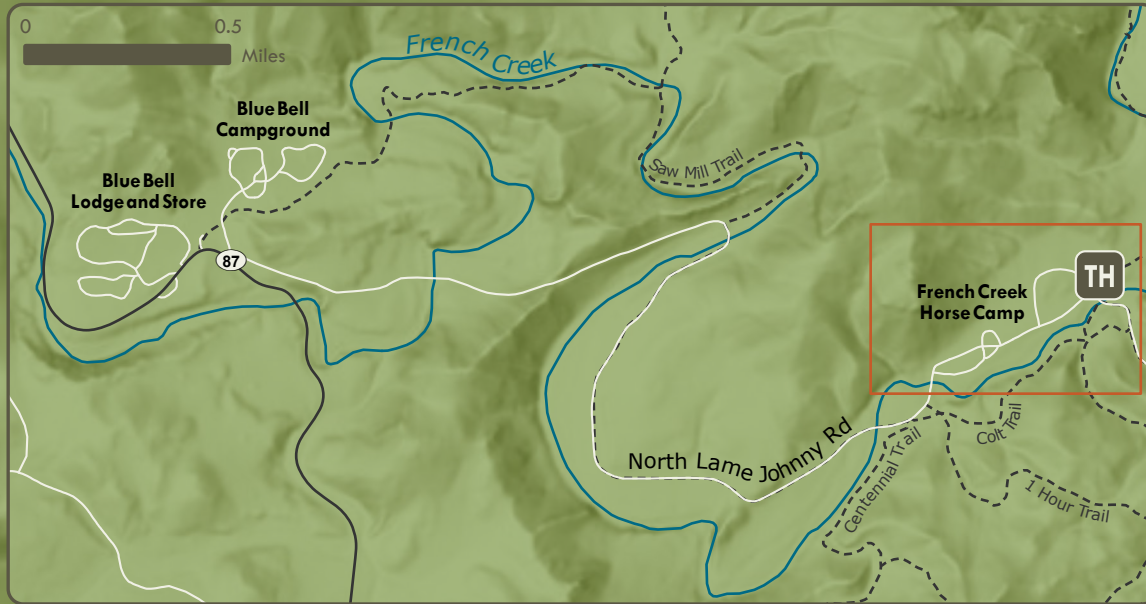

FRENCH CREEK HORSE CAMP

	Camping Cabin		Vault Toilet
	Corrals		Water
	Parking		Host Site
	Restrooms/ Shower		Bridge
	Trailhead		Hiking Trail
			Park Boundary

Each site includes two covered corrals

Download Maps and Go Paperless!

Download the free Go Outdoors SD mobile app to take maps offline, show your GPS location on trails and add waypoints on your smartphone or tablet.