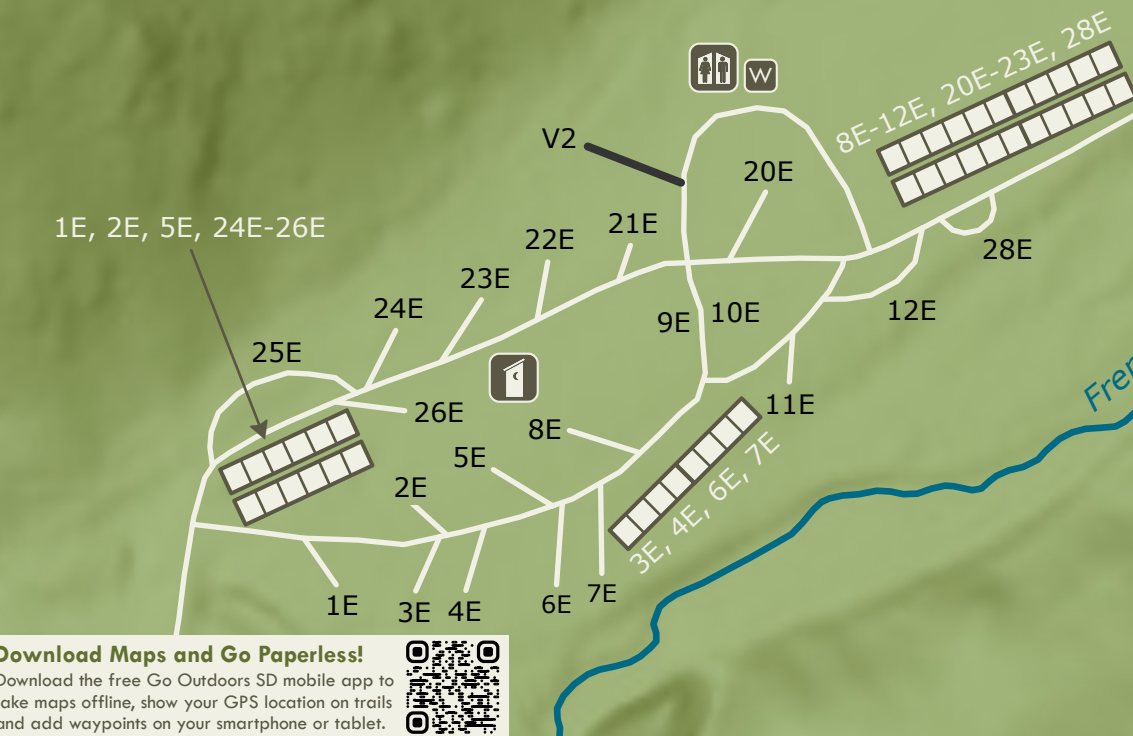

FRENCH CREEK HORSE CAMP

	Camping Cabin		Vault Toilet
	Corrals		Water
	Parking		Host Site
	Restrooms/ Shower		Bridge
	Trailhead		Hiking Trail
			Park Boundary

Each site includes two covered corrals

Download Maps and Go Paperless!

Download the free Go Outdoors SD mobile app to take maps offline, show your GPS location on trails and add waypoints on your smartphone or tablet.