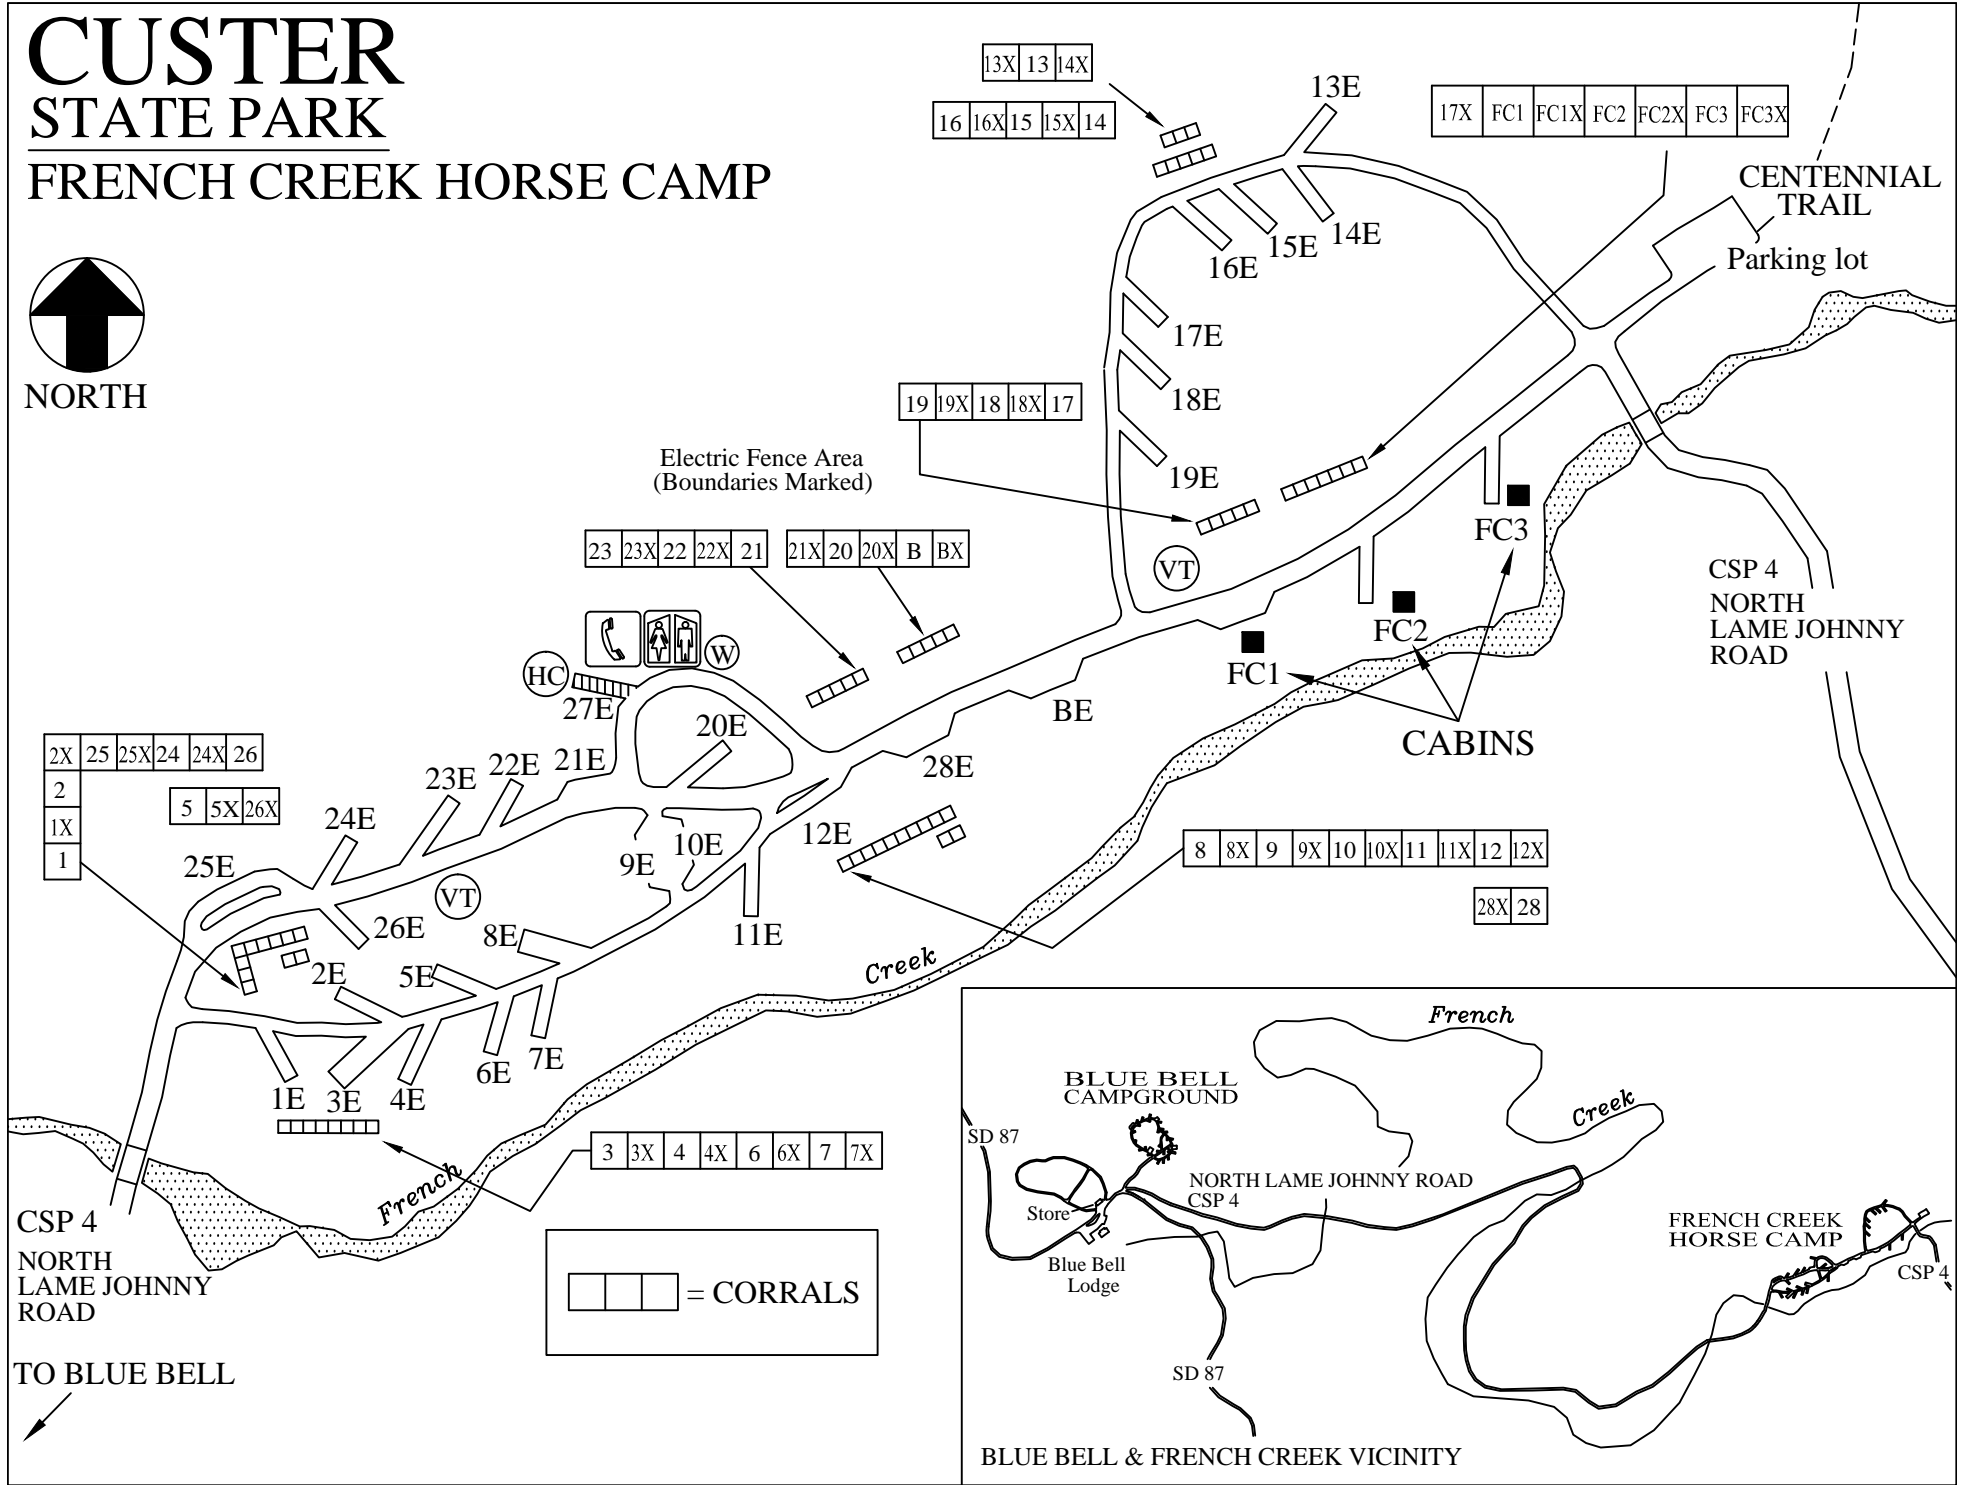

CUSTER STATE PARK

FRENCH CREEK HORSE CAMP

NORTH

Map Legend

Accessible Facilities

Accessible Fishing Dock

Amphitheater

Archery Trail

Bicycle Trail

Boat Ramp

Campground

Canoeing

Comfort Station

Cross-country Ski Trail

Disc Golf

Drinking Water

Dump Station

E

Electric Campsite

Entrance Station

Fish Cleaning Station

Fish Cleaning Table

Group Camping Area

Hiking Trail

Host Campsite
(non-reservable)

Horse Trail/Horse Camp

Playground

Picnic Area

Picnic Shelter

Resort/Concessionaire

Ski Beach

Sledding Area