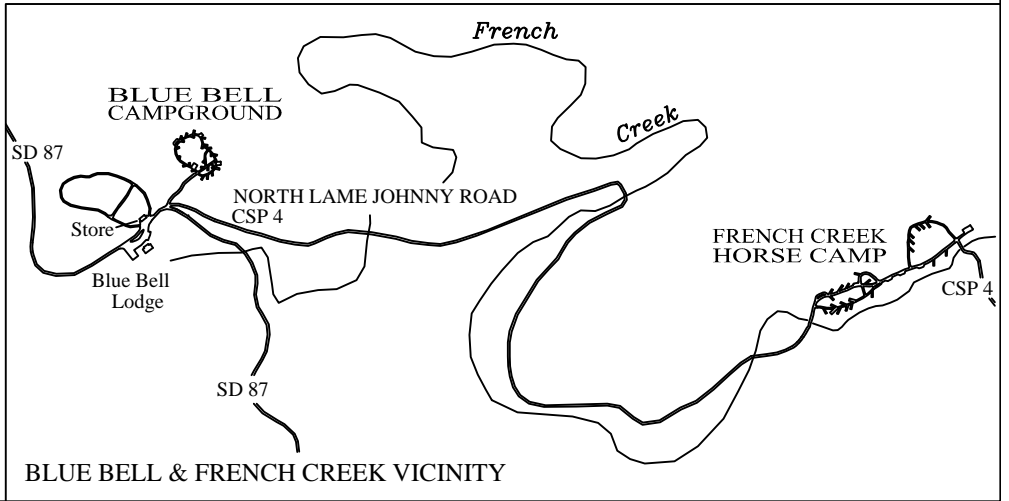

CUSTER STATE PARK

FRENCH CREEK HORSE CAMP

NORTH

Map Legend

Accessible Facilities

Accessible Fishing Dock

Amphitheater

Archery Trail

Bicycle Trail

Boat Ramp

Campground

Canoeing

Comfort Station

Cross-country Ski Trail

Disc Golf

Drinking Water