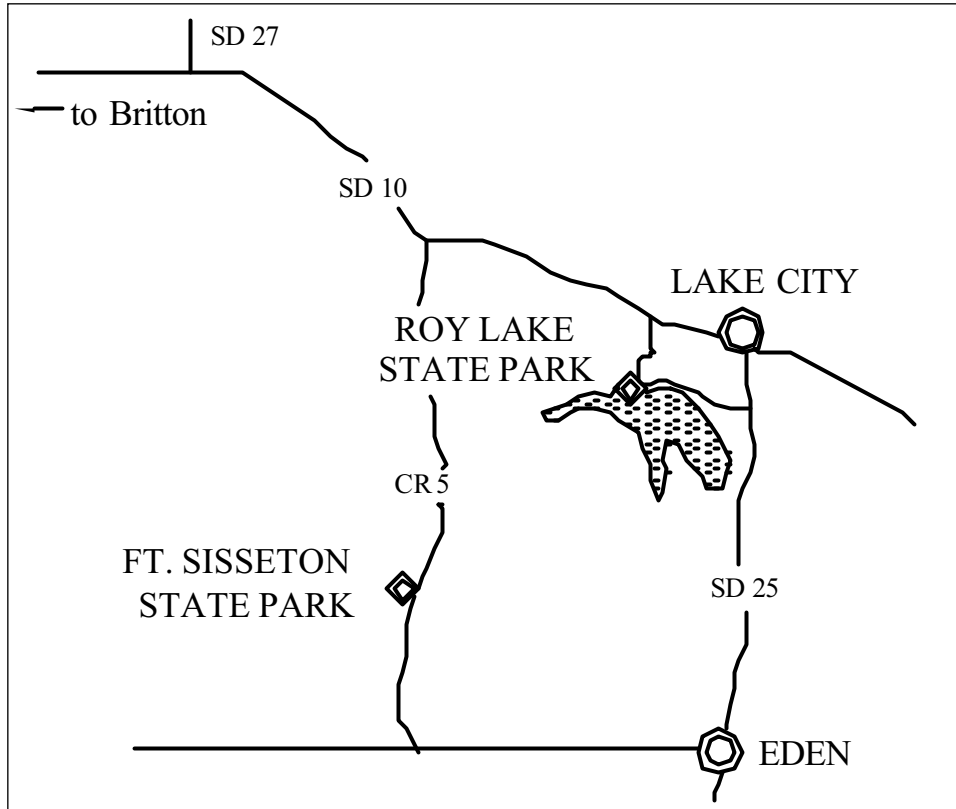

Location Map

Fort Sisseton Historic State Park

10 miles SW of Lake City off SD 10

☎ (605) 448-5474

South Dakota
State Parks
www.sdgp.info/Parks