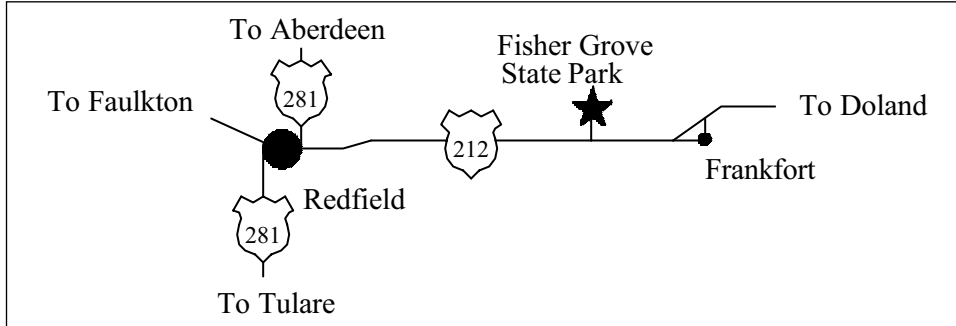

Location Map

Fisher Grove State Park

7 miles E of Redfield off US 212

☎ (605) 472-1336

South Dakota
State Parks
www.sdgfp.info/Parks