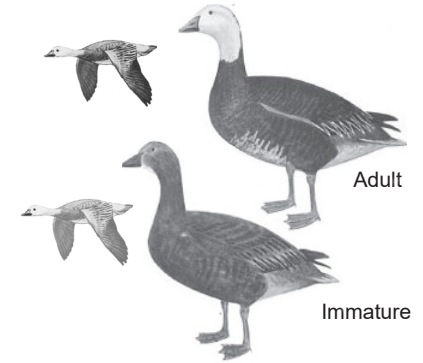

Adult License.....	\$50
Youth License (12 through 15)	\$26

- Federal Waterfowl Stamp is not required.
- Migratory Bird Certification is included with the adult and youth license purchase.

Habitat Stamp

A habitat stamp is required for anyone 18 years of age or older who purchases or applies for a hunting, fishing or furbearer license. This includes both residents and nonresidents. The habitat stamp must be purchased before obtaining or applying for a license or at the time of a license sale or application.

View weekly waterfowl migration reports at gfp.sd.gov/migration-reports.

LEGAL SPECIES

Snow and Blue Geese

Length: 27-31 in.

Weight: 4-6 1/2 lbs.

Adult snow geese are white with black wing tips. Blue geese are a color phase of the snow goose.

IN FLIGHT: Snow geese, blue geese and ross' geese all have black wing tips (primaries).

SNOW GOOSE (SNOWS)

Sexes similar

BLUE GOOSE (BLUES)

Sexes similar

A color phase of the snow goose, sizes similar

ROSS' GOOSE (no art)

The Ross' goose is similar to the snow goose, but smaller. In South Dakota, they associate with flocks of snow geese.

NOT LEGAL SPECIES

Canada Geese

Canada geese are often called "honkers." Includes several races varying in weight from 3 to over 12 pounds. All have black heads and necks with a white cheek and throat patch. Similar habitats and voices. Sexes are identical.