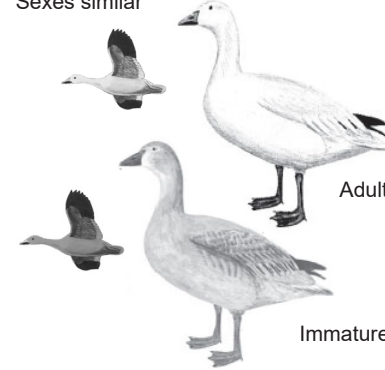

Adult License.....	\$50
Youth License (12 through 15)	\$26

- Federal Waterfowl Stamp is not required.
- Migratory Bird Certification is included with the adult and youth license purchase.

Habitat Stamp

A habitat stamp is required for anyone 18 years of age or older who purchases or applies for a hunting, fishing or furbearer license. This includes both residents and nonresidents. The habitat stamp must be purchased before obtaining or applying for a license or at the time of a license sale or application.

View weekly waterfowl migration reports at gfp.sd.gov/migration-reports.

LEGAL SPECIES

Snow and Blue Geese

Length: 27-31 in.

Weight: 4-6 1/2 lbs.

Adult snow geese are white with black wing tips. Blue geese are a color phase of the snow goose.

IN FLIGHT: Snow geese, blue geese and ross' geese all have black wing tips (primaries).

SNOW GOOSE (SNOWS)

Sexes similar

BLUE GOOSE (BLUES)

Sexes similar

A color phase of the snow goose, sizes similar

ROSS' GOOSE (no art)