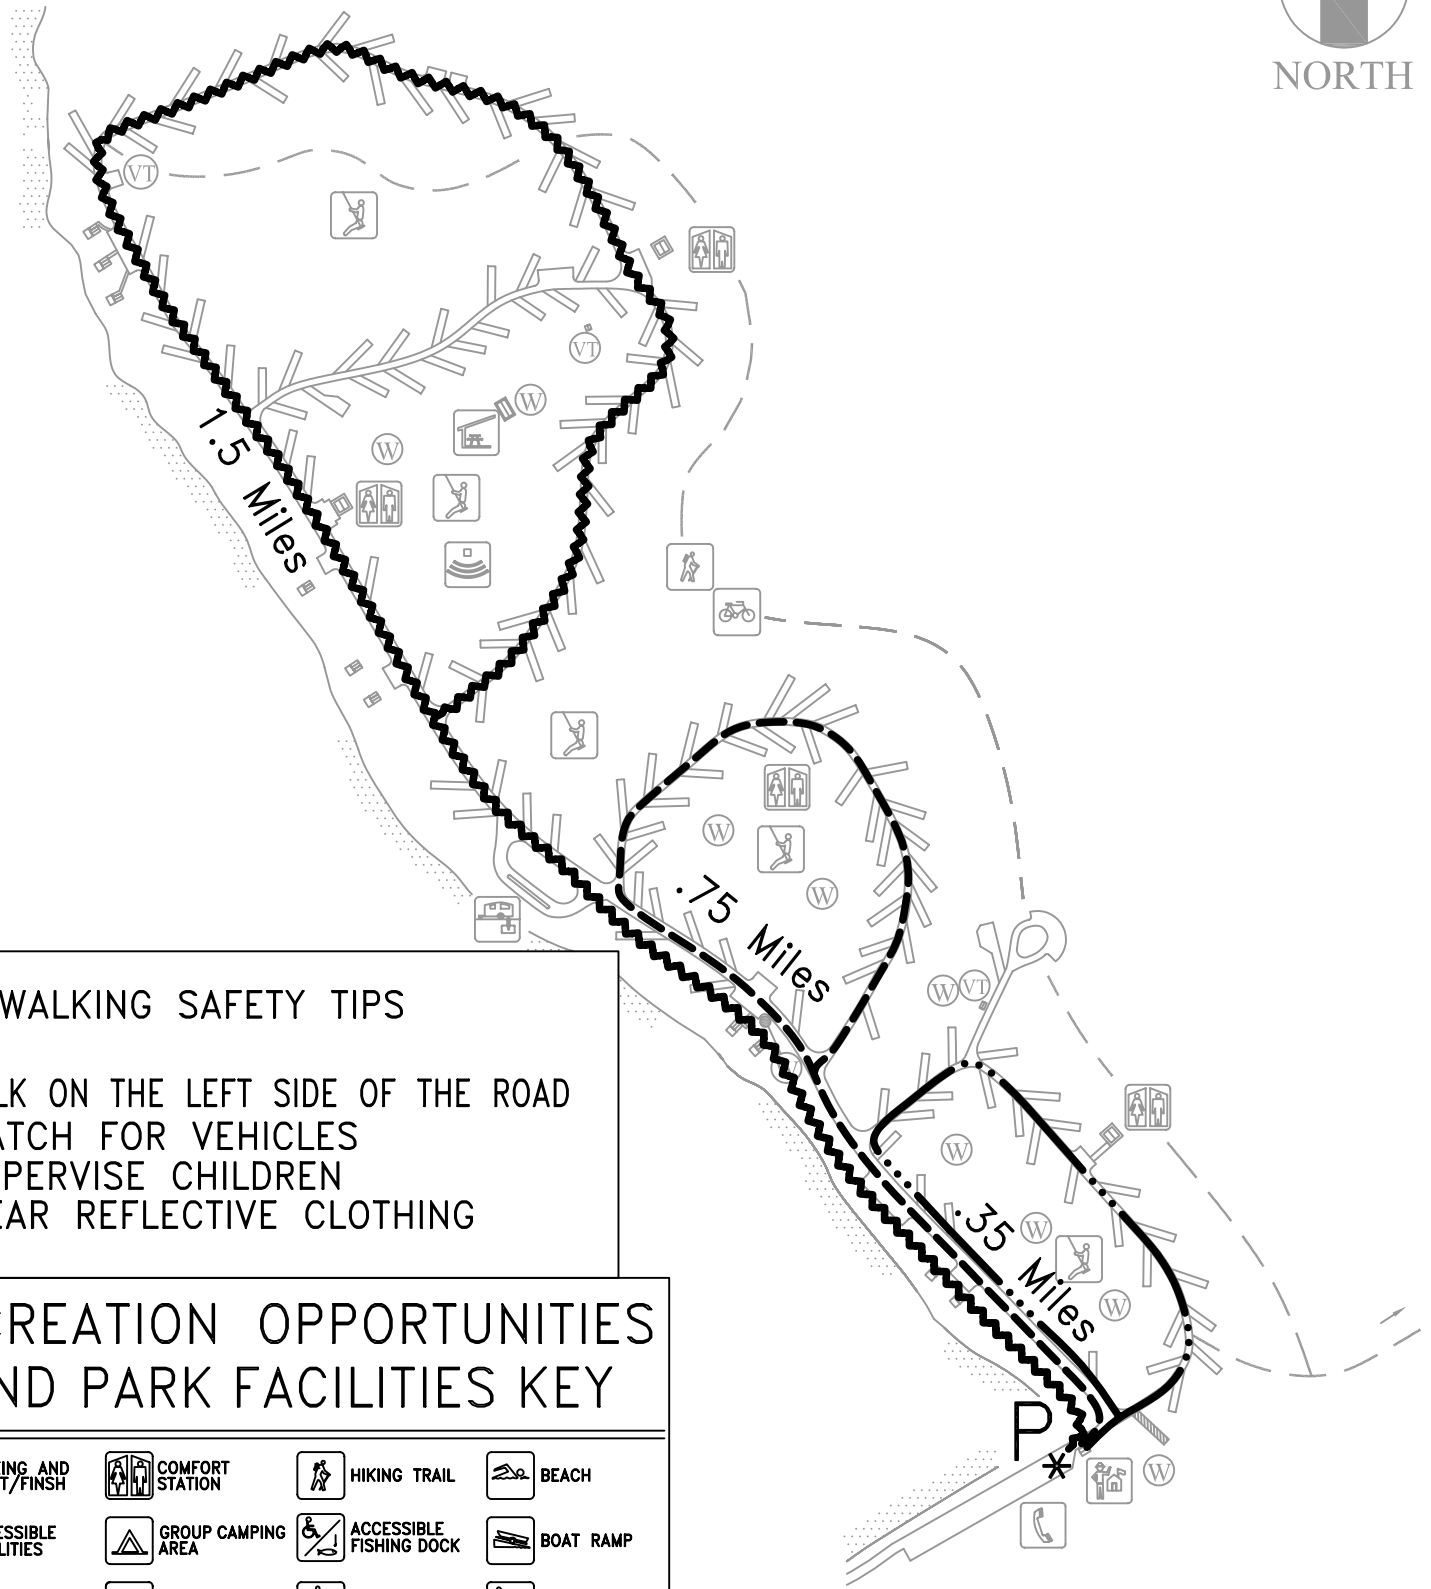

CHIEF WHITE CRANE

ROAD WALKING MILEAGE MAP

NORTH

WALKING SAFETY TIPS

- * WALK ON THE LEFT SIDE OF THE ROAD
- * WATCH FOR VEHICLES
- * SUPERVISE CHILDREN
- * WEAR REFLECTIVE CLOTHING

RECREATION OPPORTUNITIES AND PARK FACILITIES KEY

PARKING AND START/FINISH	COMFORT STATION	HIKING TRAIL	BEACH
ACCESSIBLE FACILITIES	GROUP CAMPING AREA	ACCESSIBLE FISHING DOCK	BOAT RAMP
TELEPHONE	PICNIC AREA	HORSE TRAIL	SKI BEACH
ENTRANCE STATION	PICNIC SHELTER	AMPHITHEATER	BIKE TRAIL
HOST CAMPSITE	PLAYGROUND	DRINKING WATER	VAULT TOILET

Note**** All distances calculated for round trip.